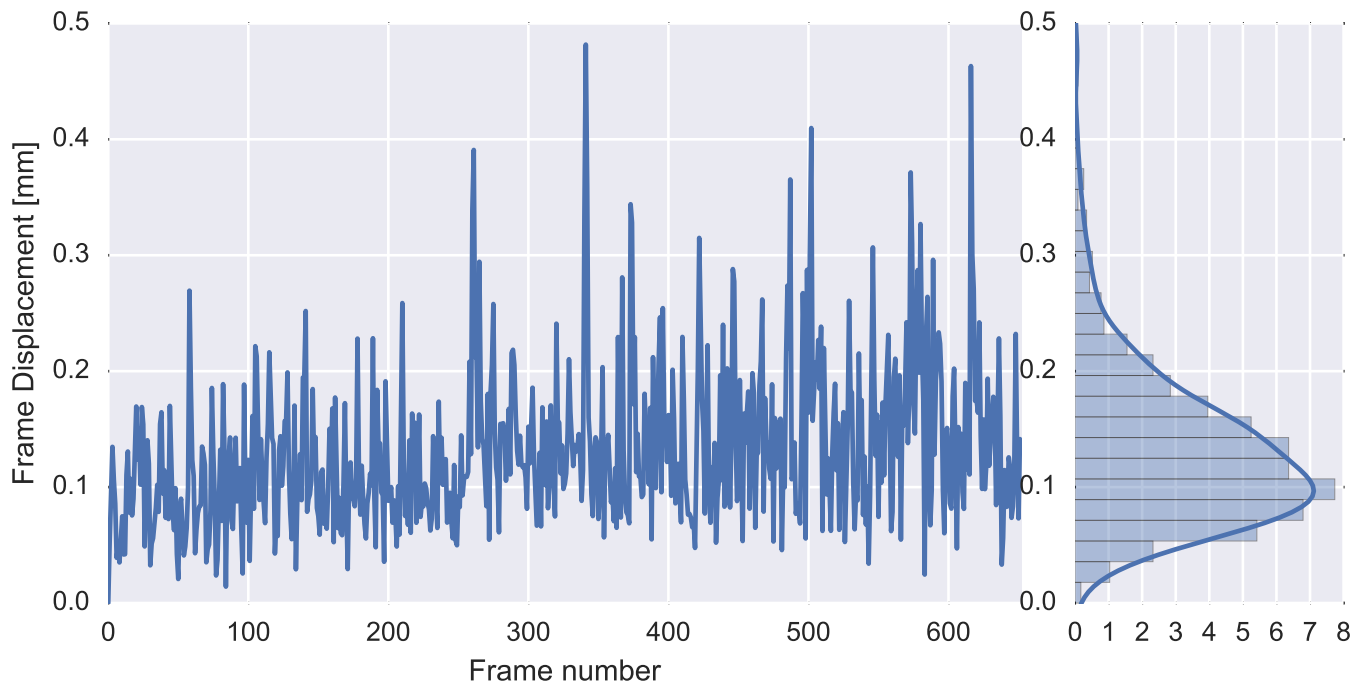

Mean EPI

Brain mask

tSNR

motion

fieldmap correction

coregistration