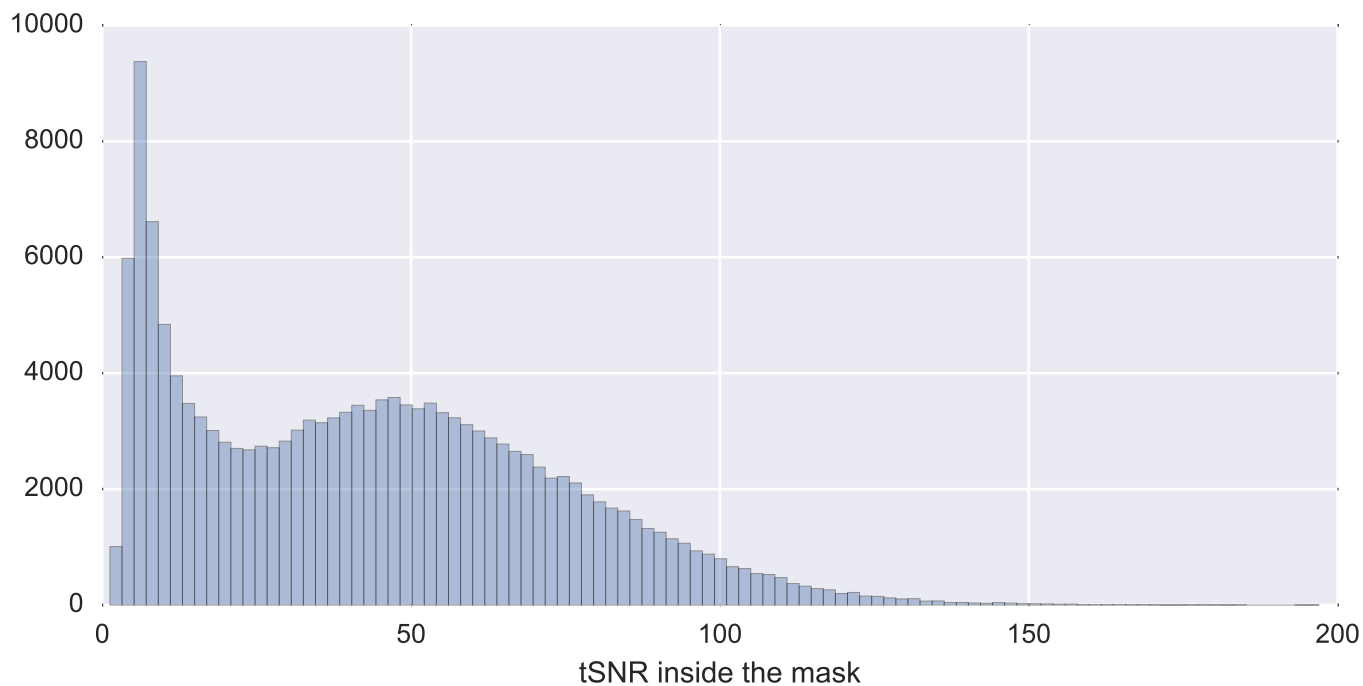

Mean EPI

Brain mask

tSNR

motion

fieldmap correction

coregistration