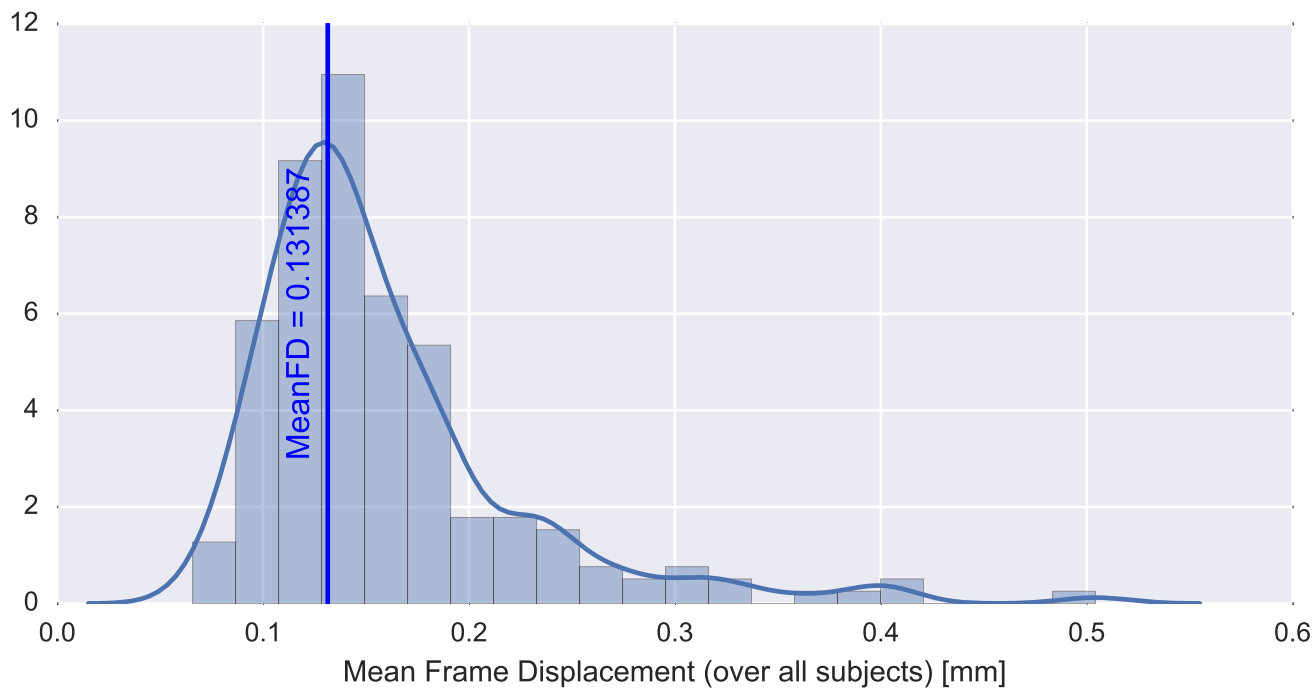

Mean EPI

Brain mask

tSNR

motion

fieldmap correction

coregistration