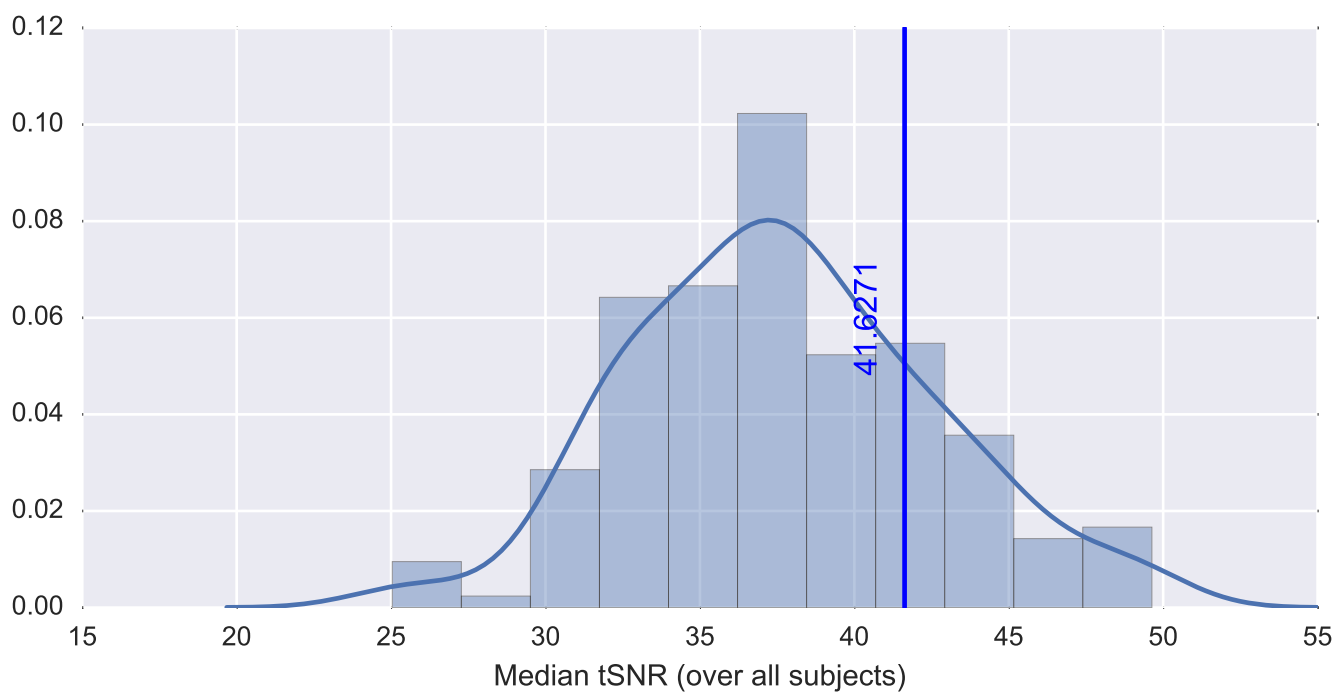

Mean EPI

Brain mask

tSNR

motion

fieldmap correction

coregistration