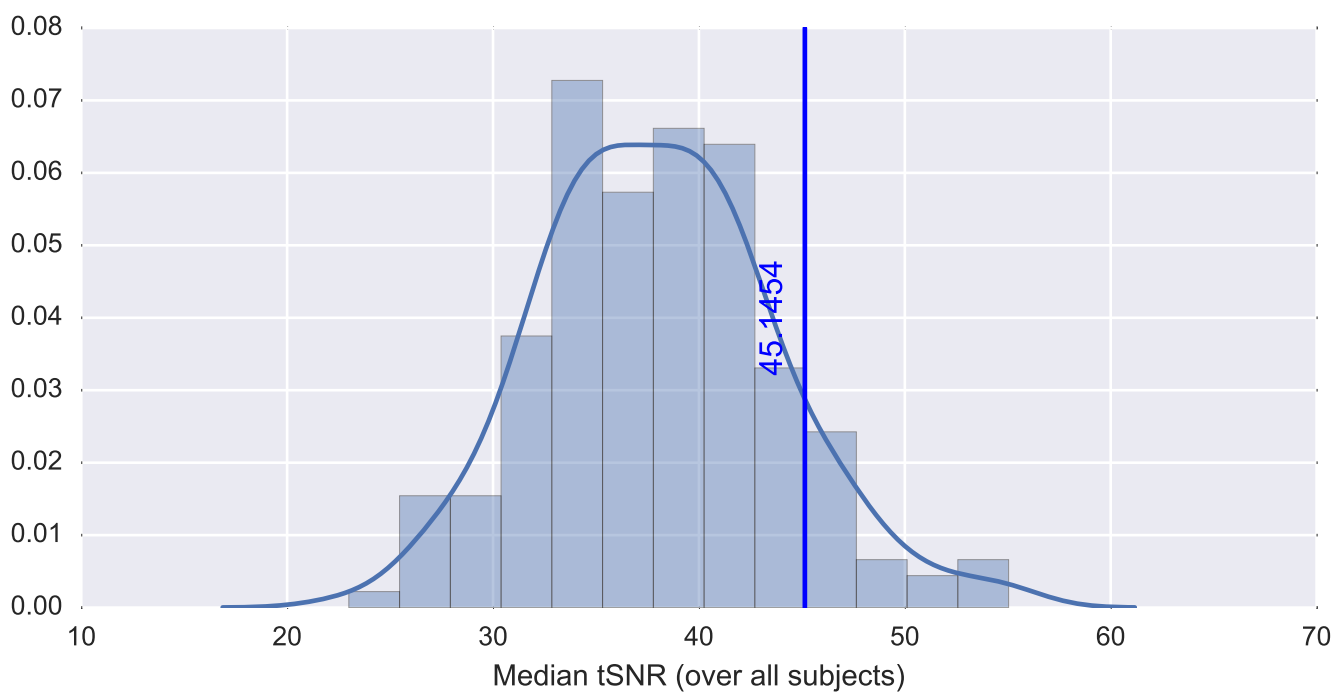

Mean EPI

Brain mask

tSNR

motion

fieldmap correction

coregistration