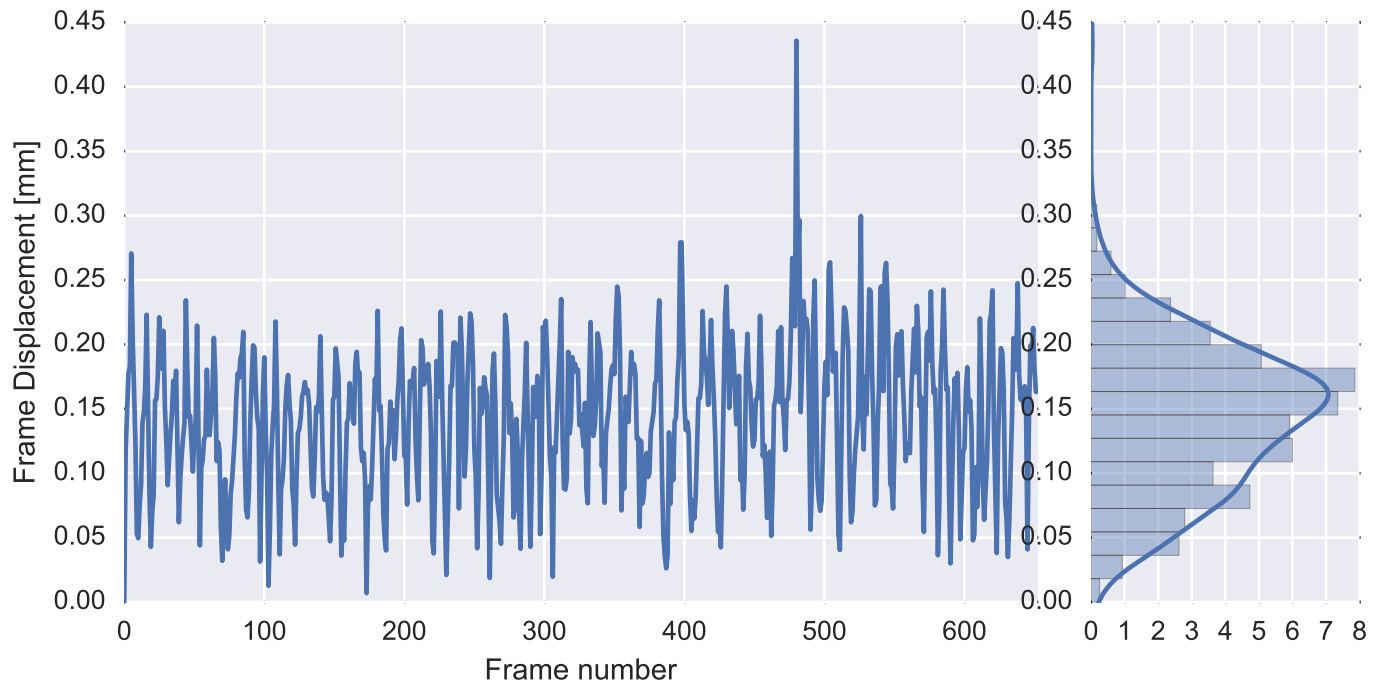

Mean EPI

Brain mask

tSNR

motion

fieldmap correction

coregistration