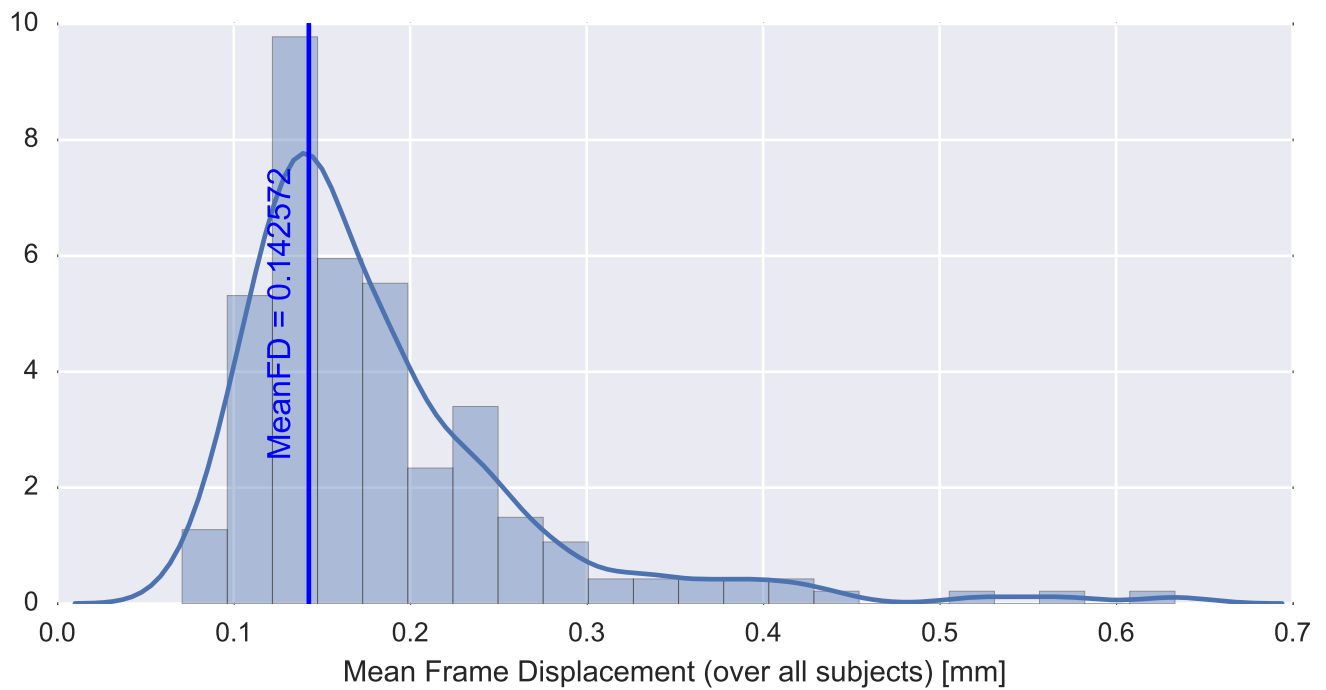

Mean EPI

Brain mask

tSNR

motion

fieldmap correction

coregistration