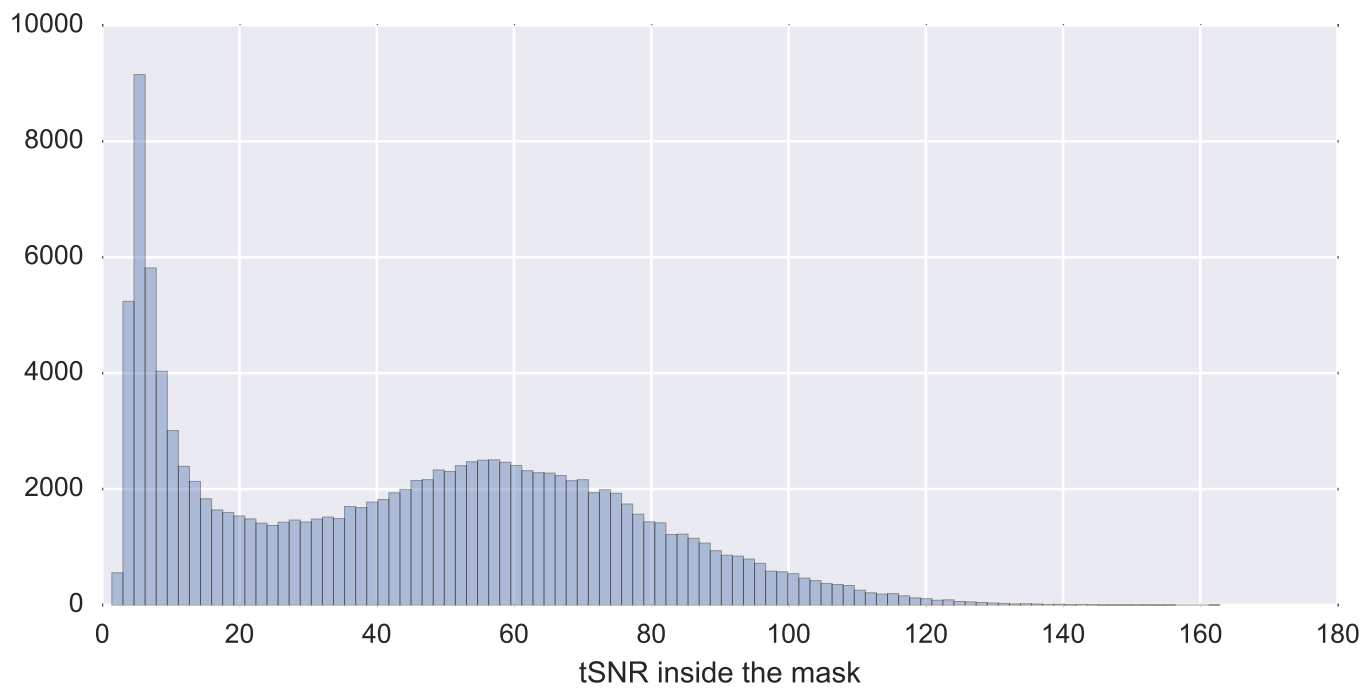

Mean EPI

Brain mask

tSNR

motion

fieldmap correction

coregistration