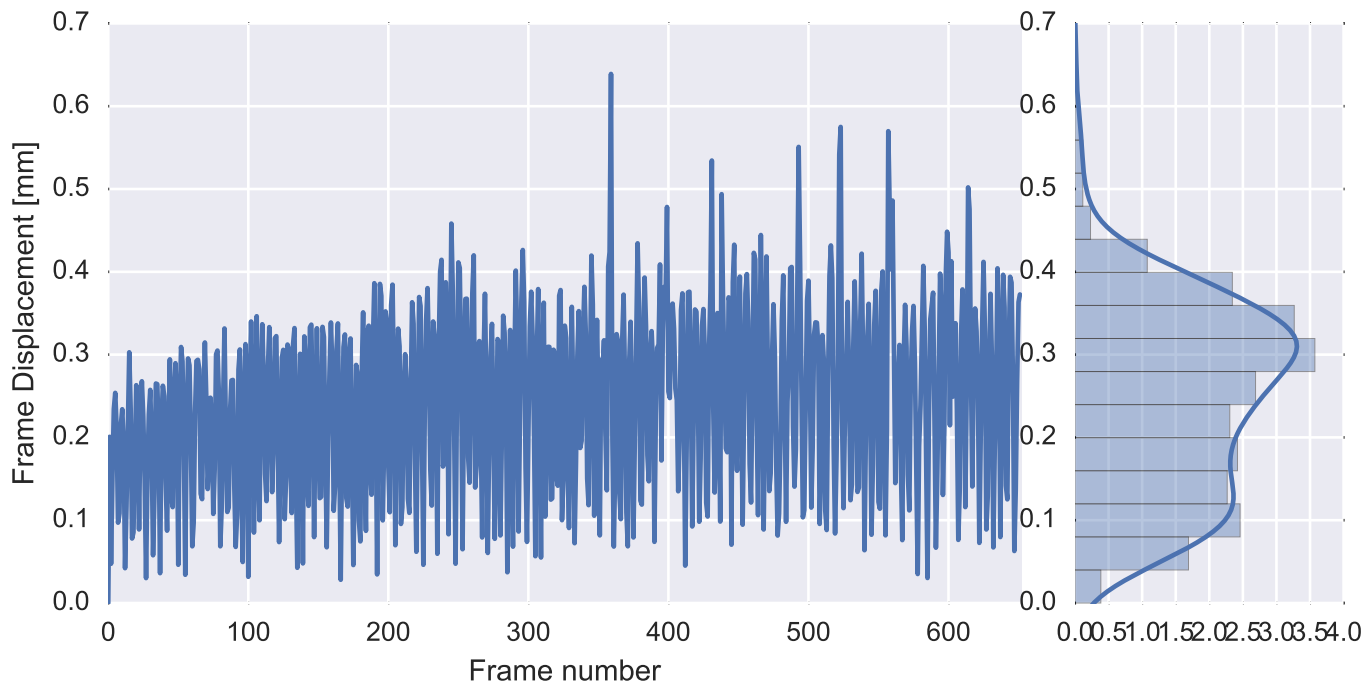

Mean EPI

Brain mask

tSNR

motion

fieldmap correction

coregistration