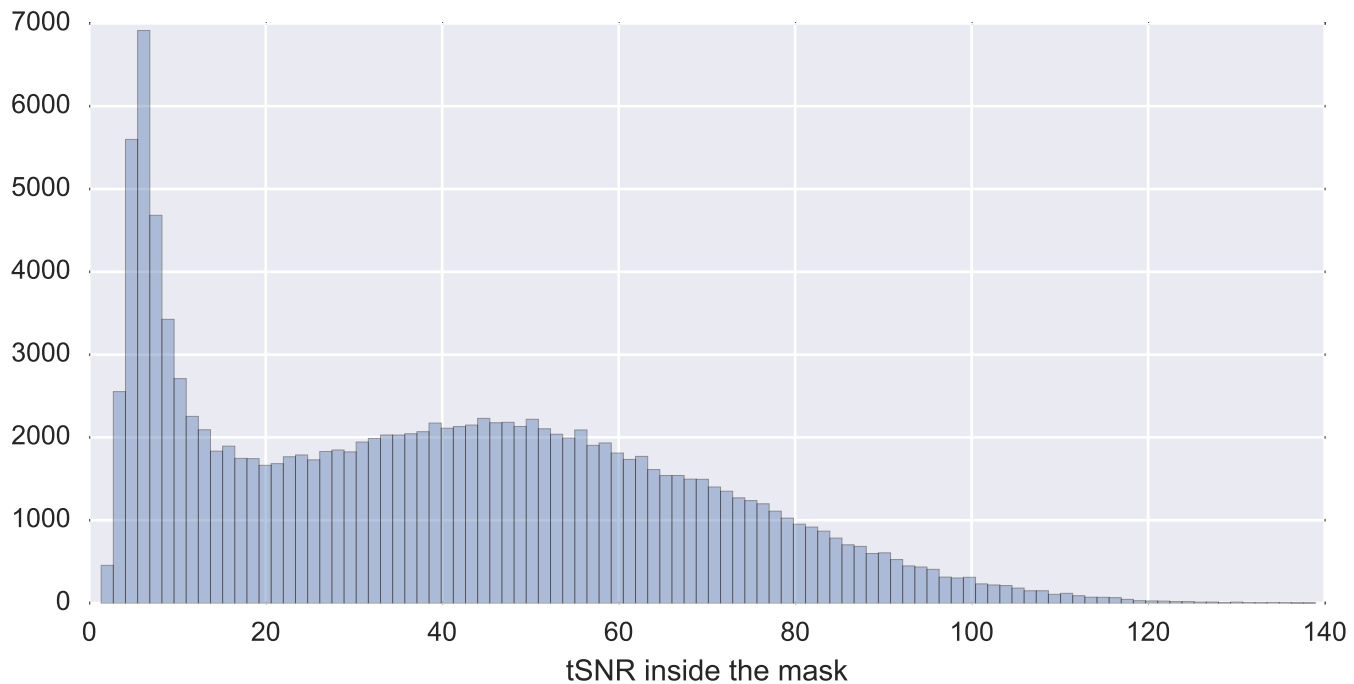

Mean EPI

Brain mask

tSNR

motion

fieldmap correction

coregistration