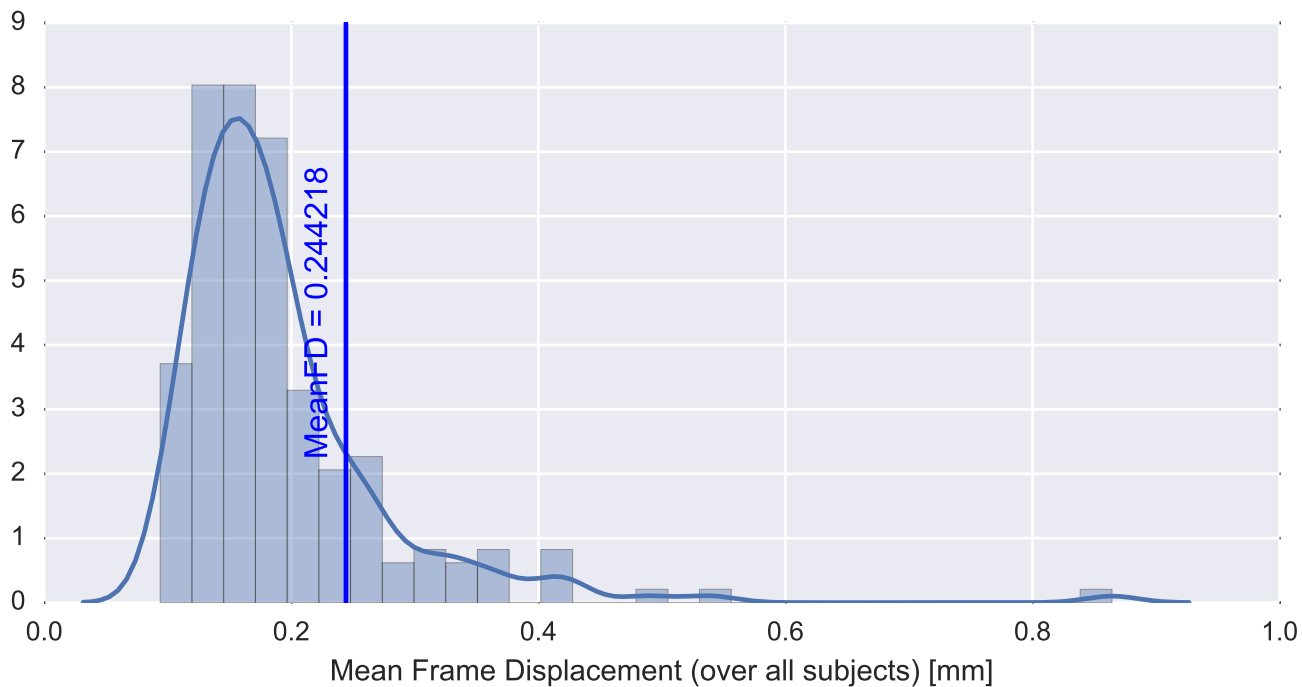

Mean EPI

Brain mask

tSNR

motion

fieldmap correction

coregistration