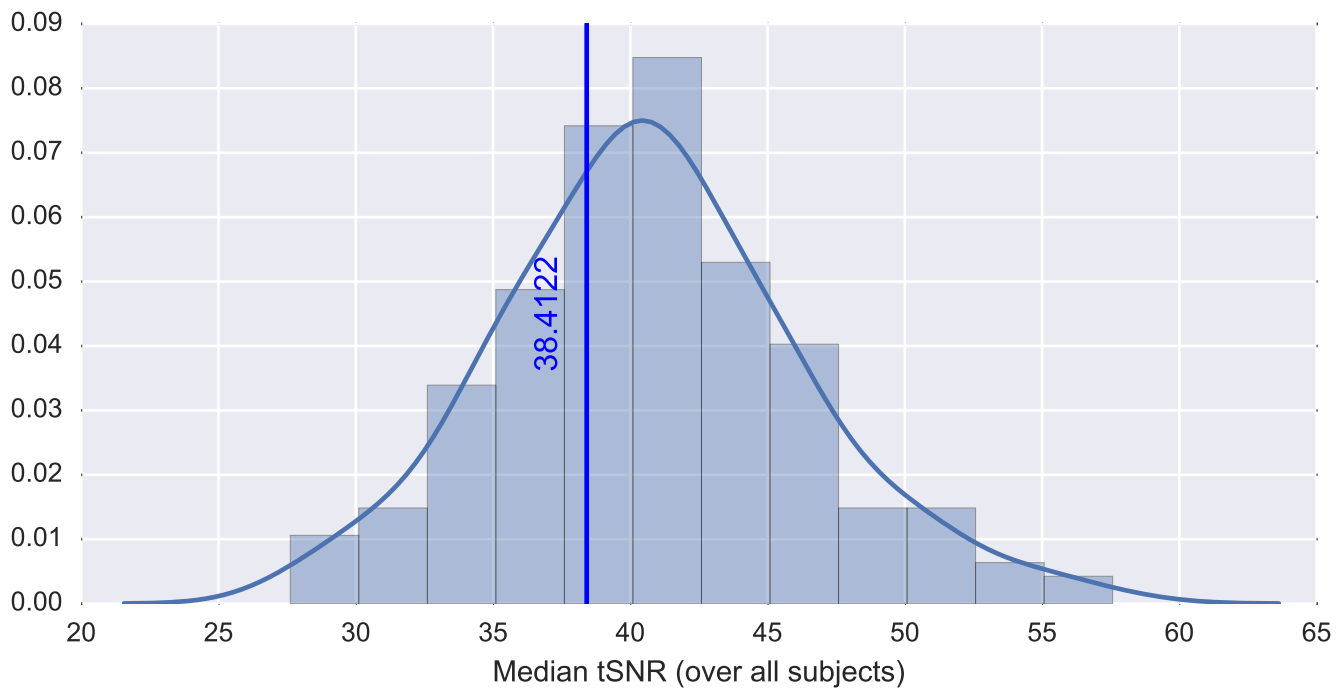

Mean EPI

Brain mask

tSNR

motion

fieldmap correction

coregistration