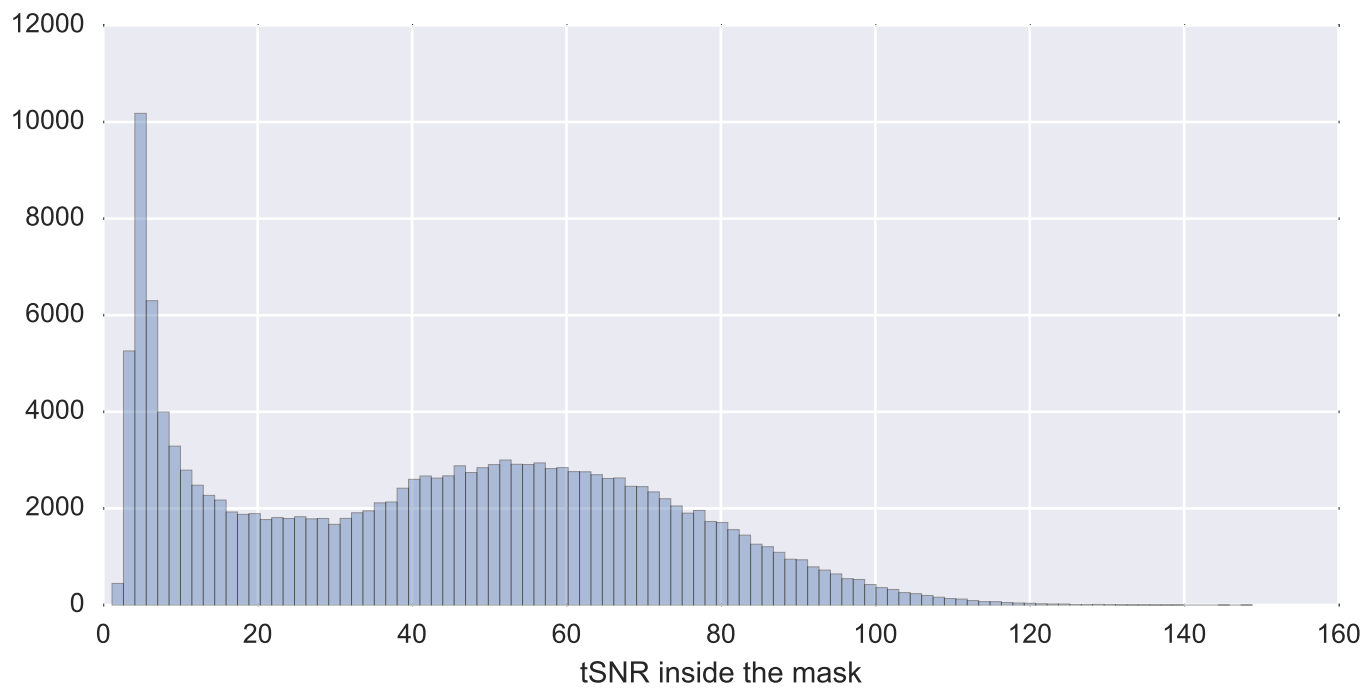

Brain mask

tSNR

motion

fieldmap correction

coregistration