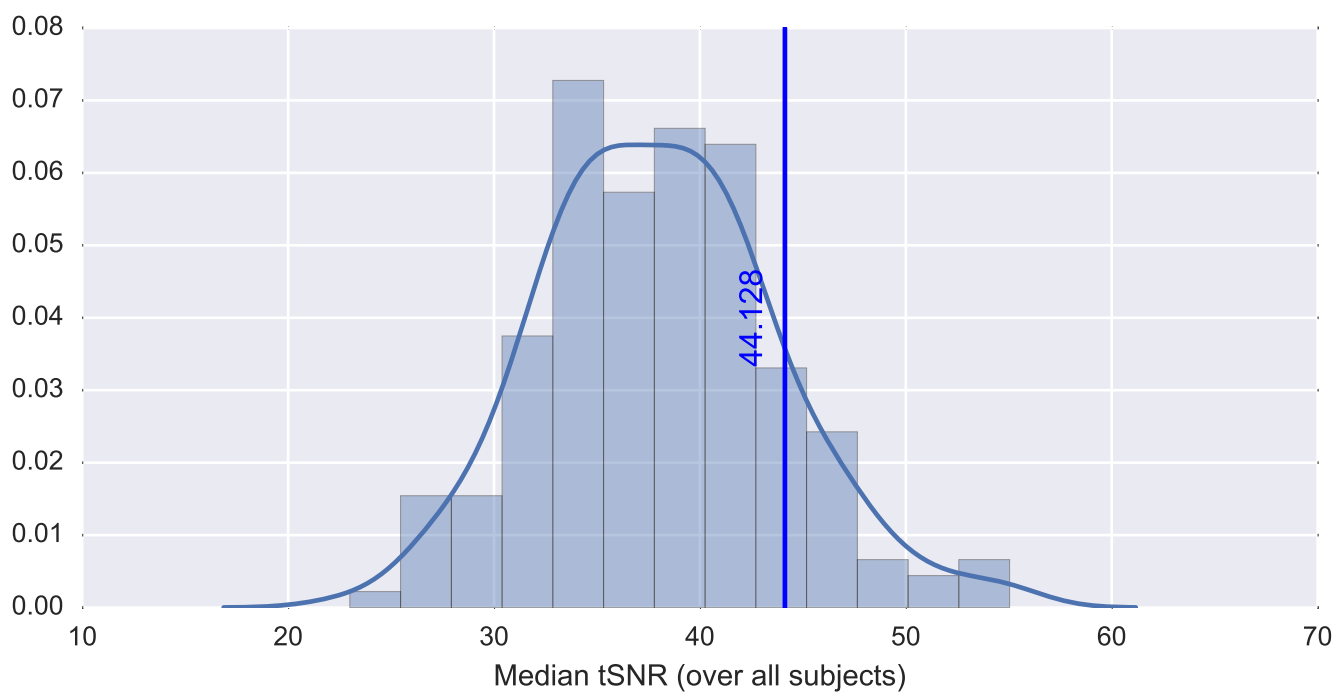

Brain mask

tSNR

motion

fieldmap correction

coregistration