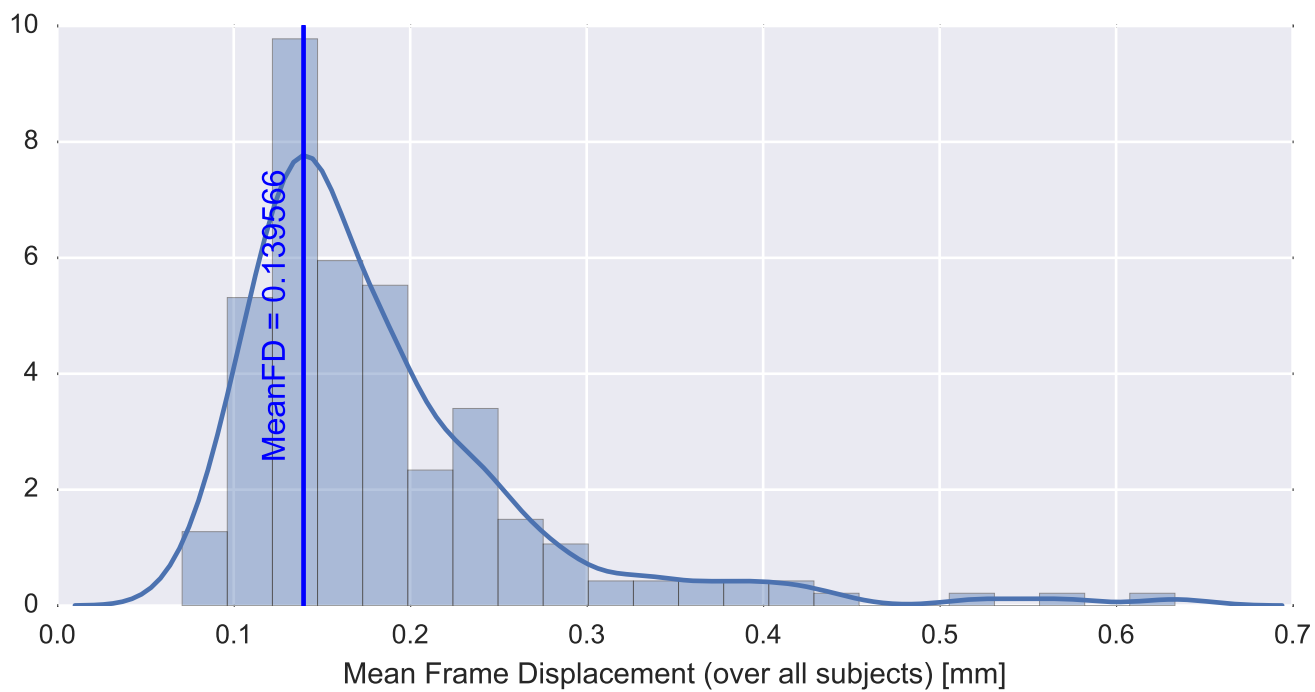

Brain mask

tSNR

motion

fieldmap correction

coregistration