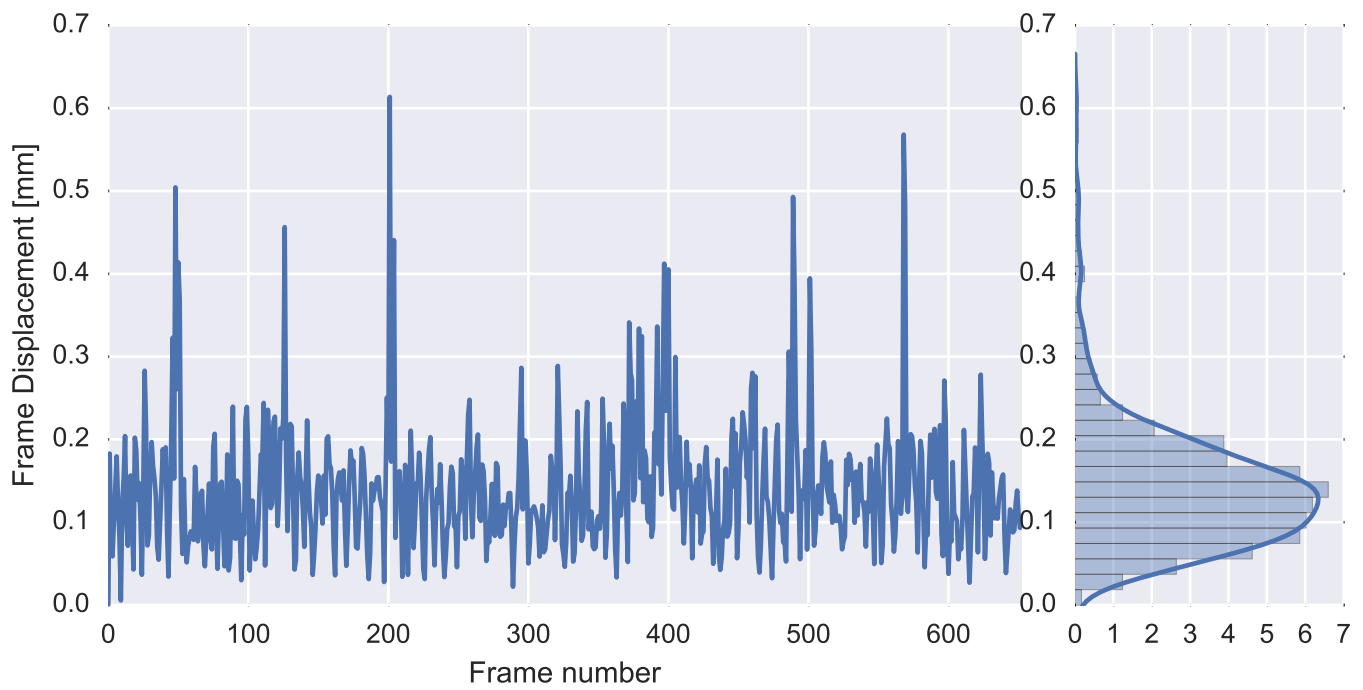

Brain mask

tSNR

motion

fieldmap correction

coregistration