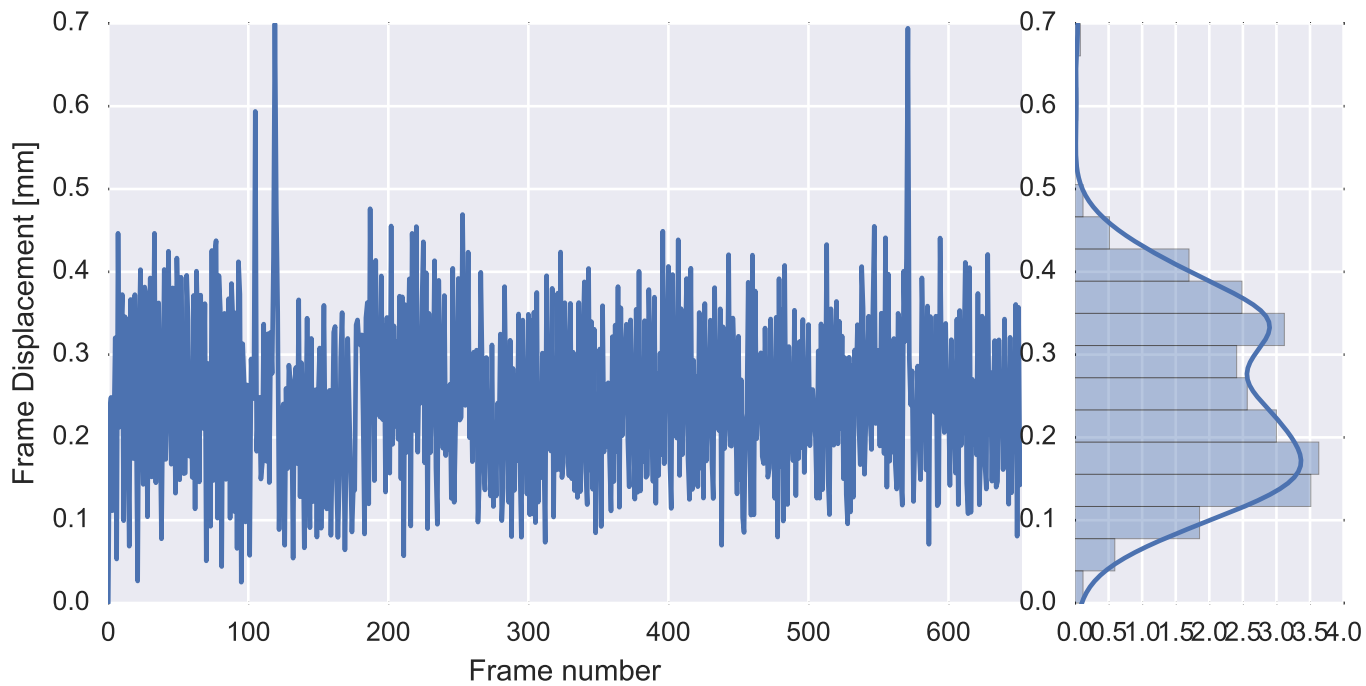

Mean EPI

Brain mask

tSNR

motion

fieldmap correction

coregistration