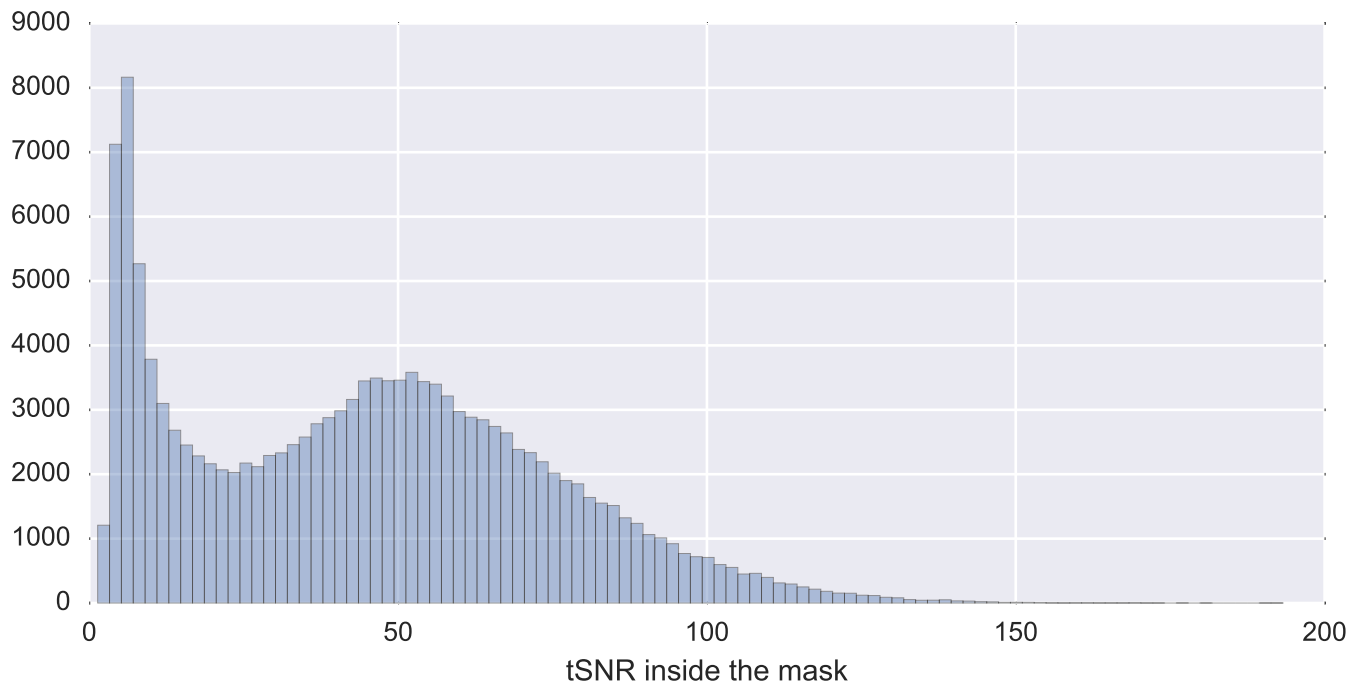

Mean EPI

Brain mask

tSNR

motion

fieldmap correction

coregistration