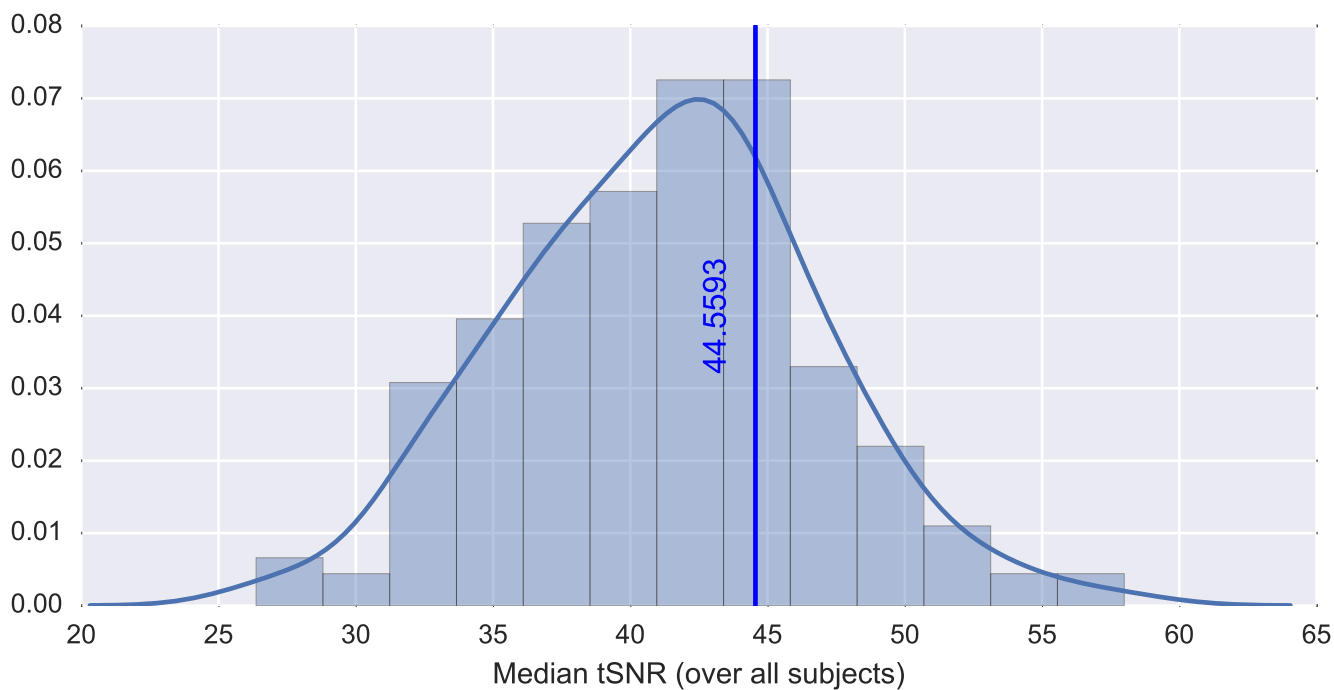

Mean EPI

Brain mask

tSNR

motion

fieldmap correction

coregistration