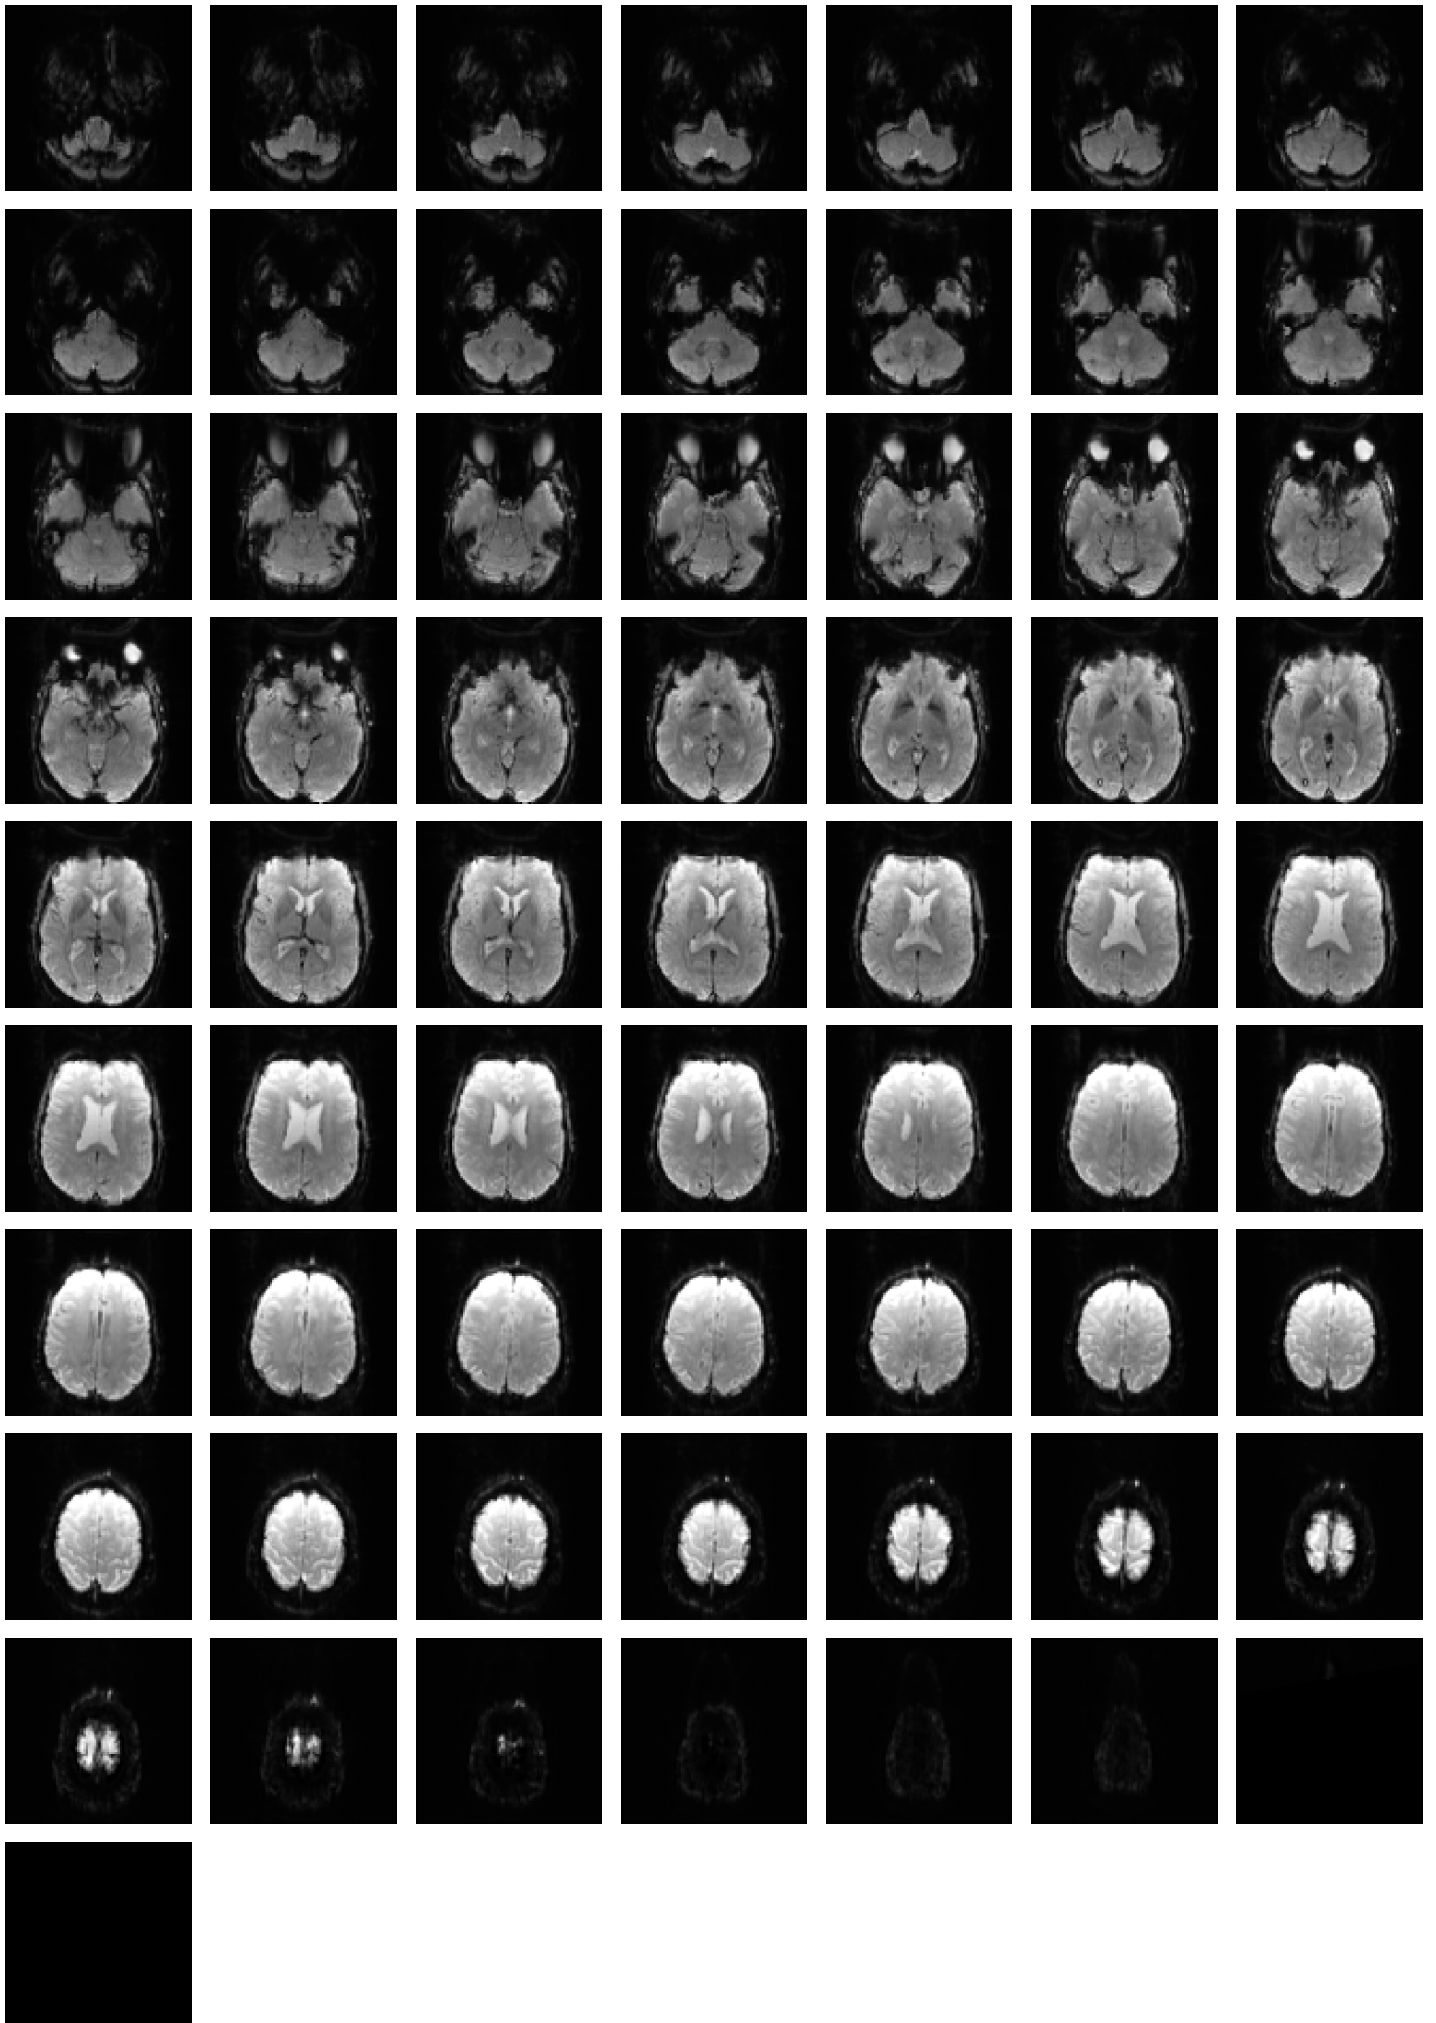

Mean EPI

Brain mask

tSNR

motion

fieldmap correction

coregistration