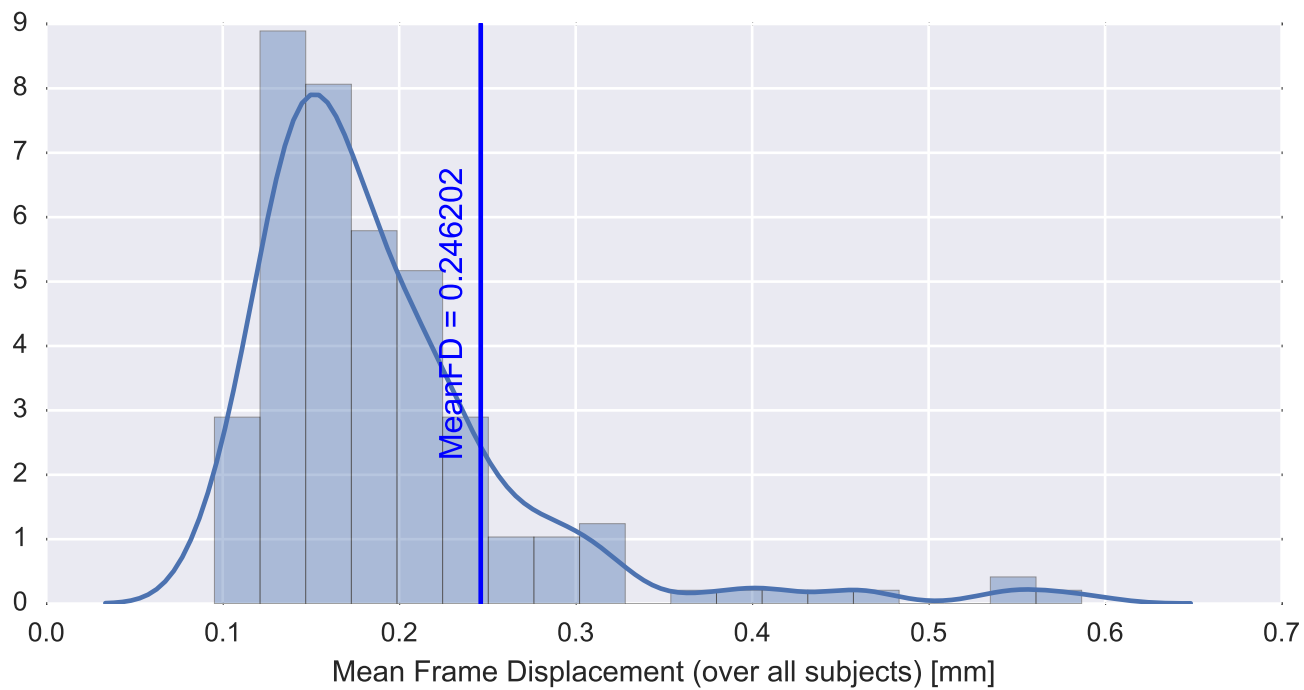

Mean EPI

Brain mask

tSNR

motion

fieldmap correction

coregistration