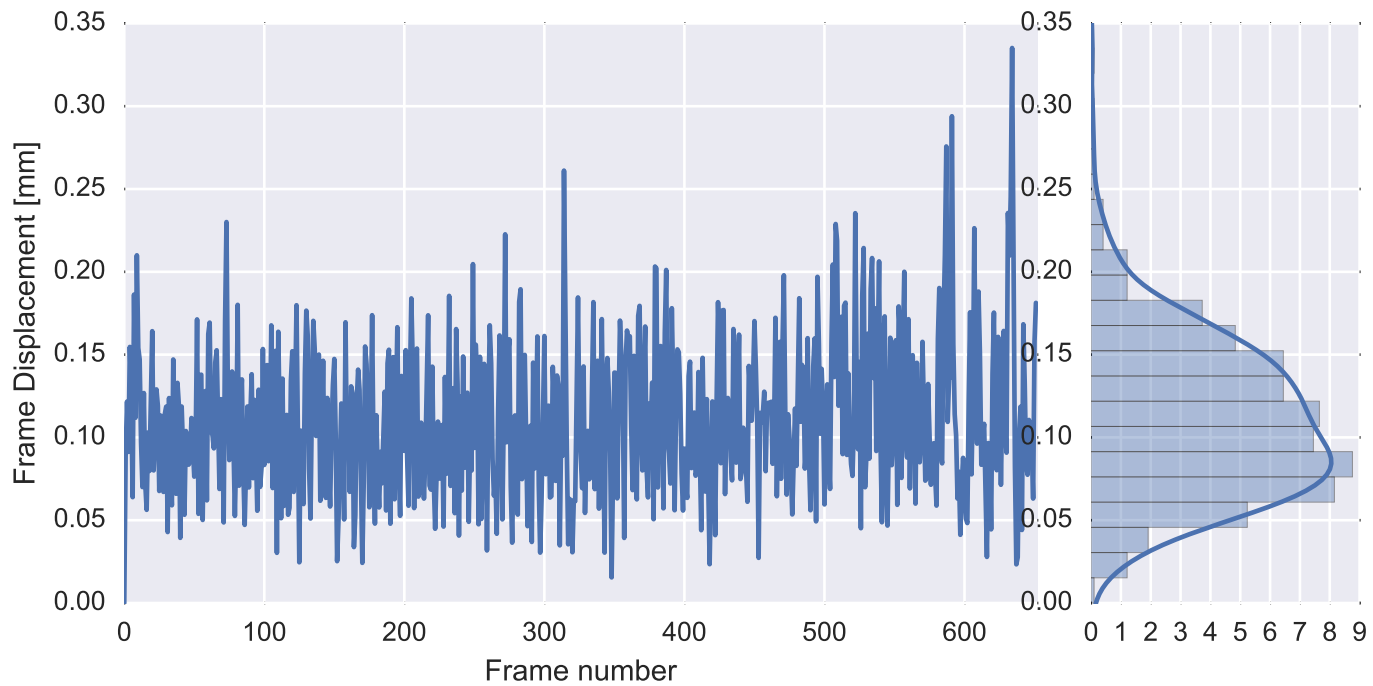

Mean EPI

Brain mask

tSNR

motion

fieldmap correction

coregistration