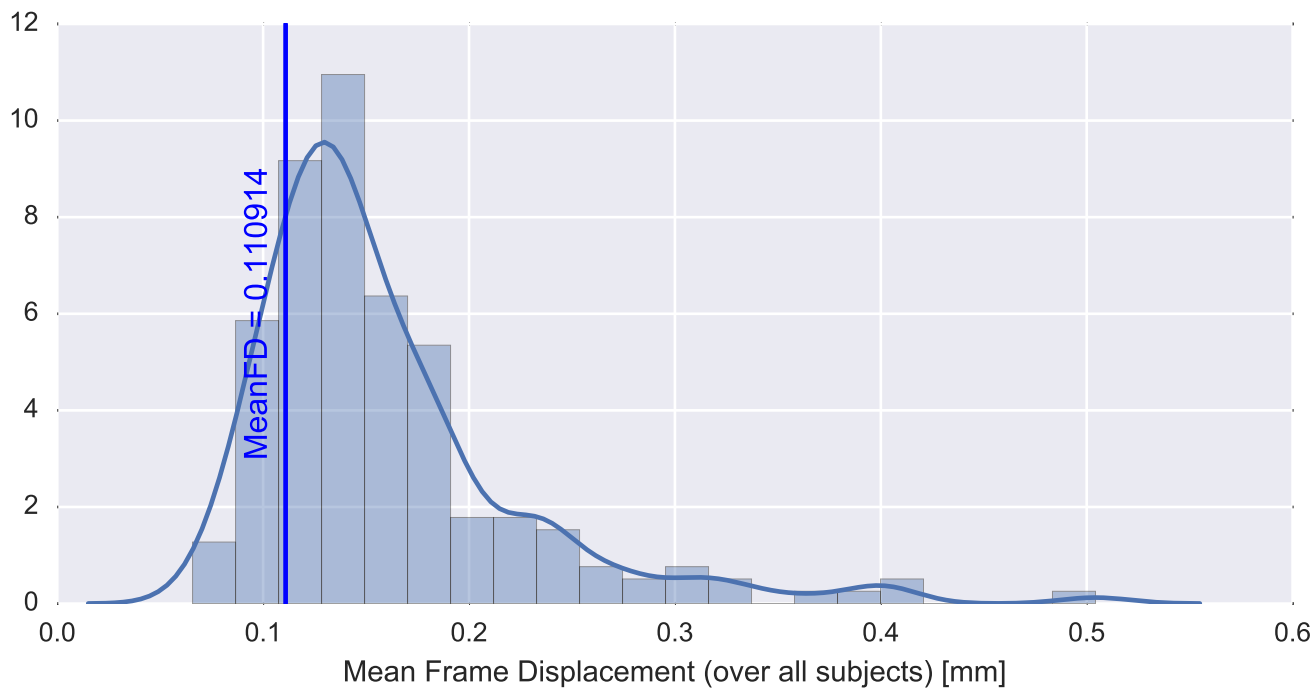

Mean EPI

Brain mask

tSNR

motion

fieldmap correction

coregistration