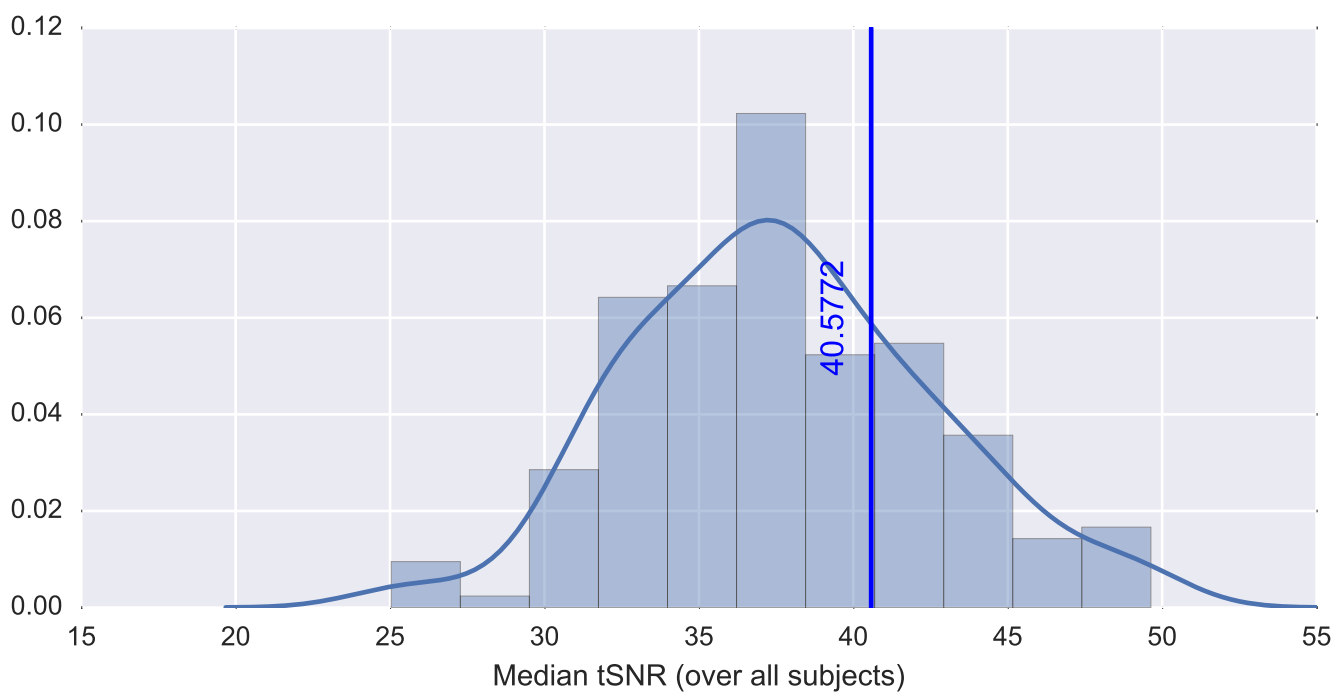

Mean EPI

Brain mask

tSNR

motion

fieldmap correction

coregistration