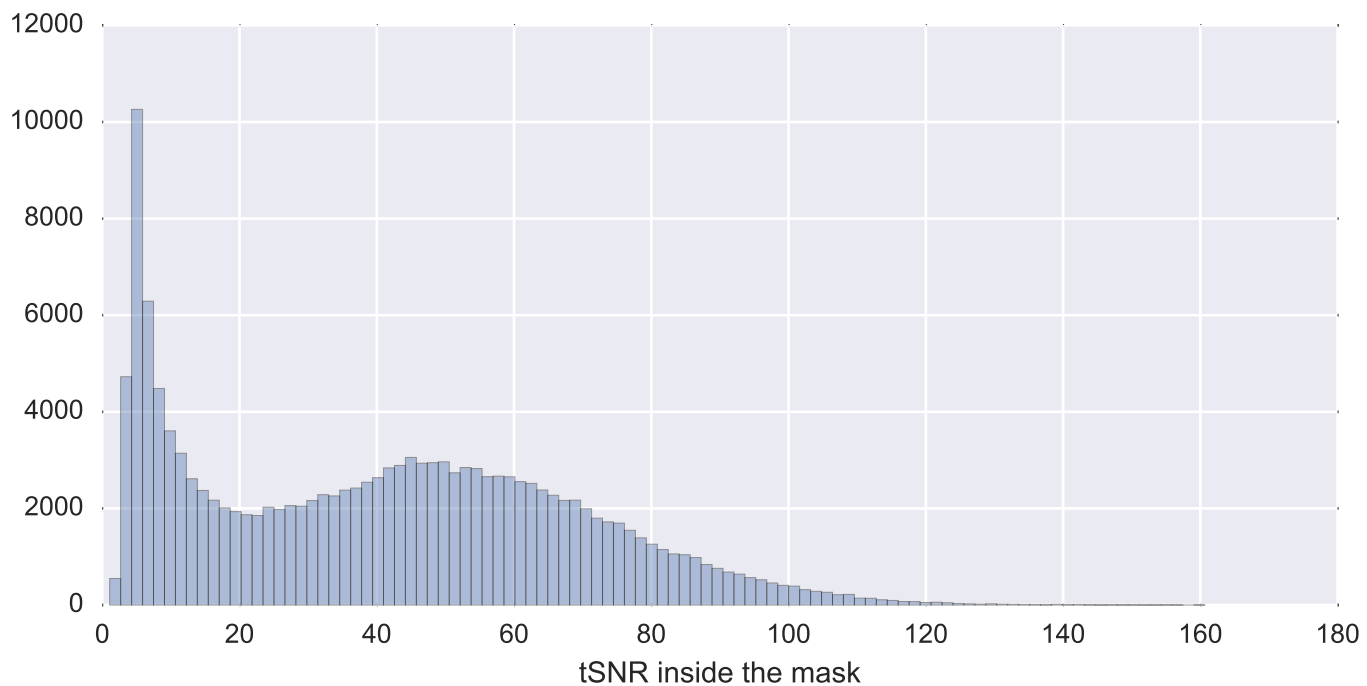

Mean EPI

Brain mask

tSNR

motion

fieldmap correction

coregistration