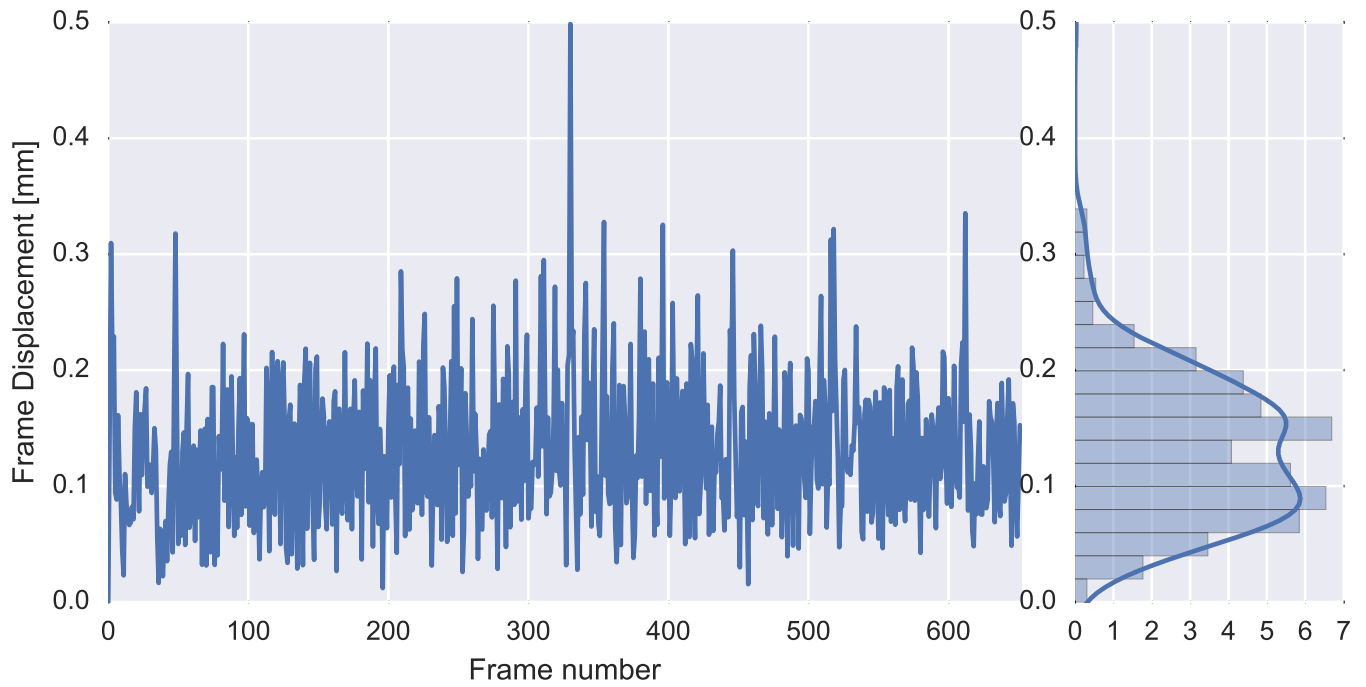

Mean EPI

Brain mask

tSNR

motion

fieldmap correction

coregistration