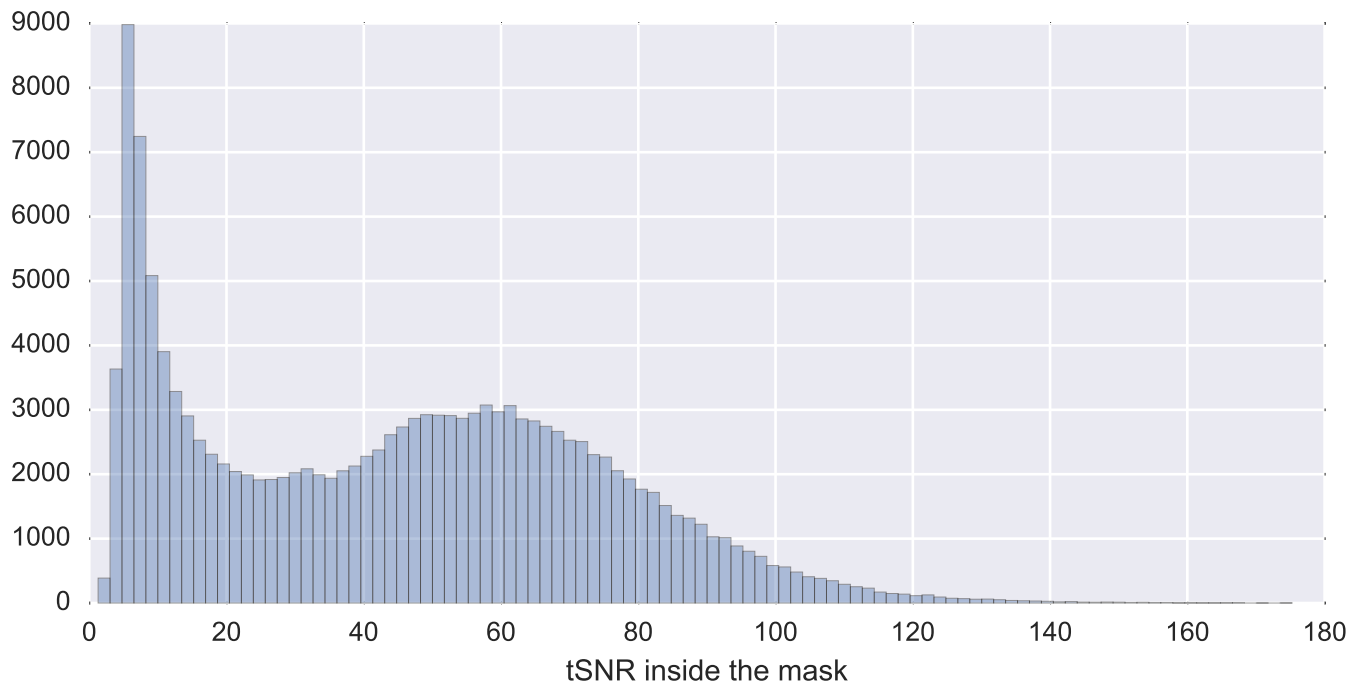

Mean EPI

Brain mask

tSNR

motion

fieldmap correction

coregistration