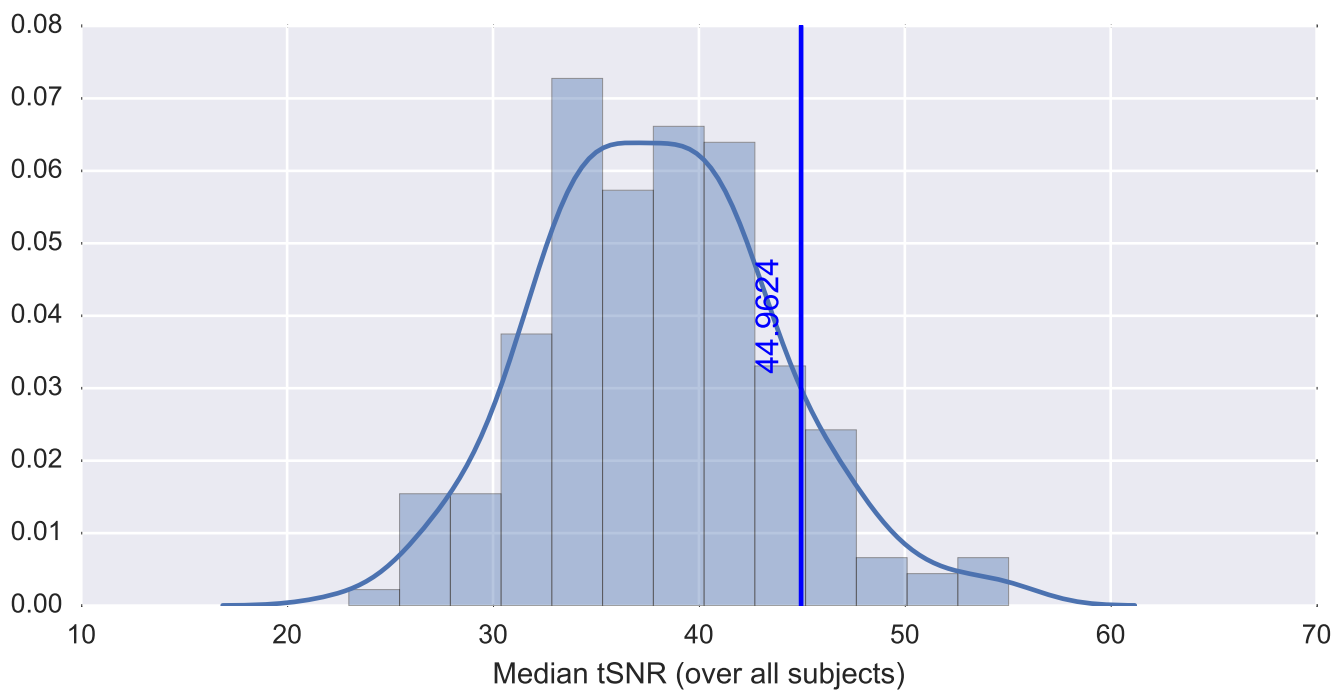

Mean EPI

Brain mask

tSNR

motion

fieldmap correction

coregistration