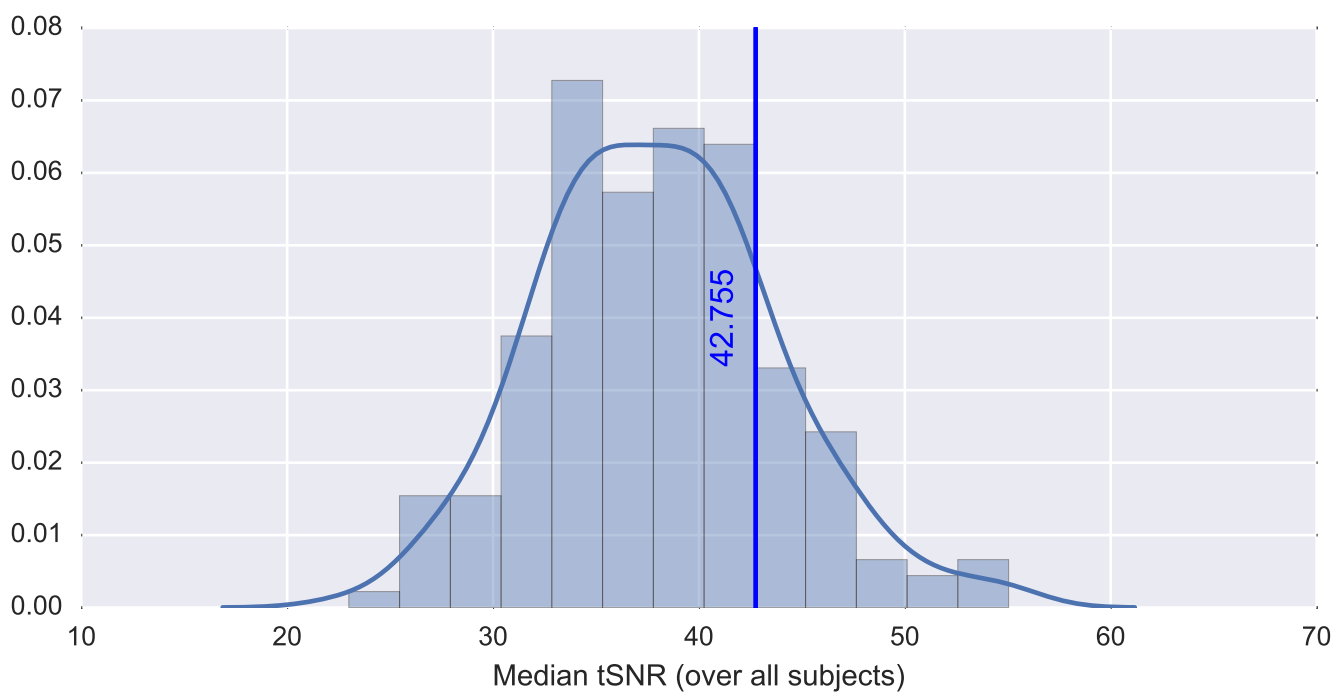

Mean EPI

Brain mask

tSNR

motion

fieldmap correction

coregistration