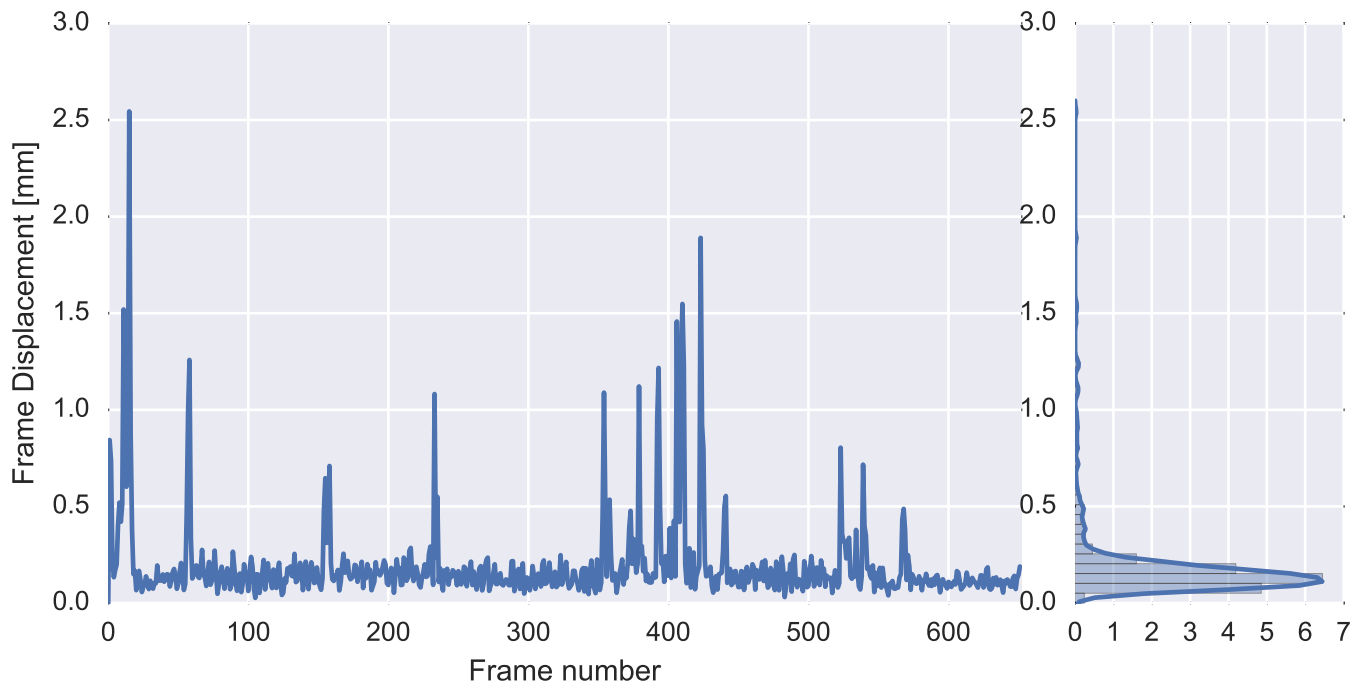

Mean EPI

Brain mask

tSNR

motion

fieldmap correction

coregistration