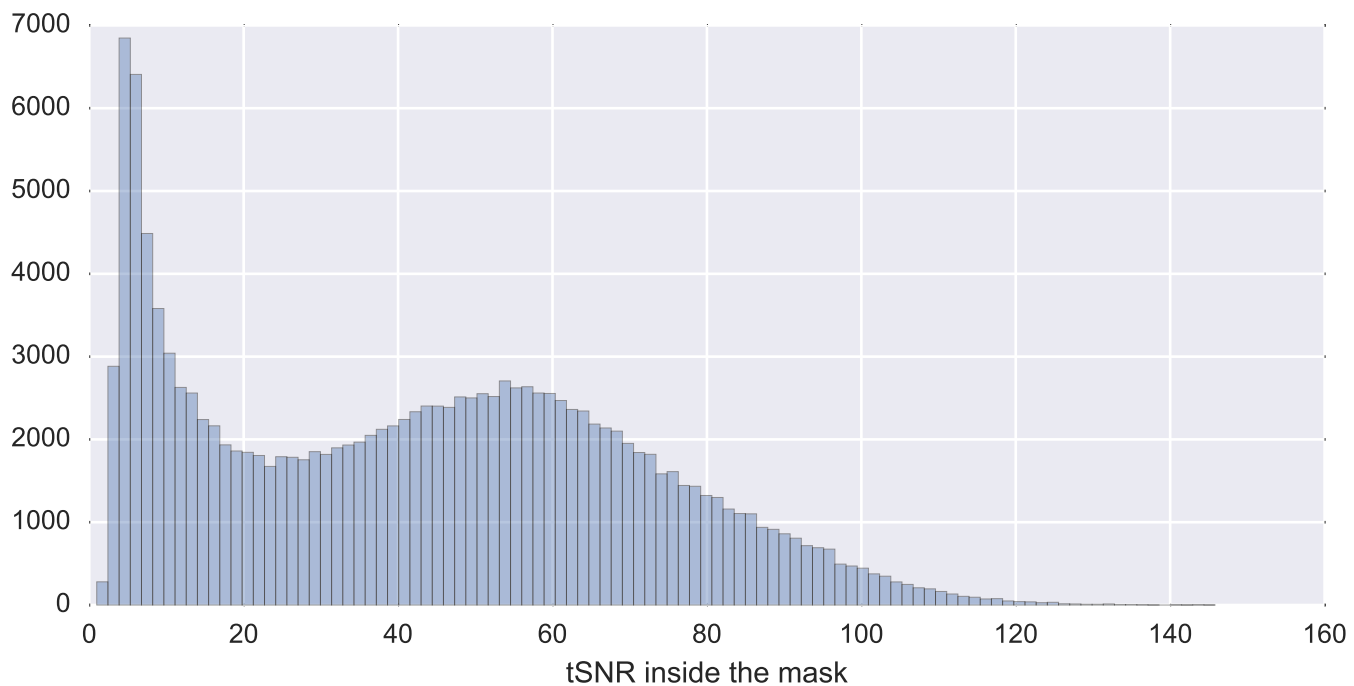

Mean EPI

Brain mask

tSNR

motion

fieldmap correction

coregistration