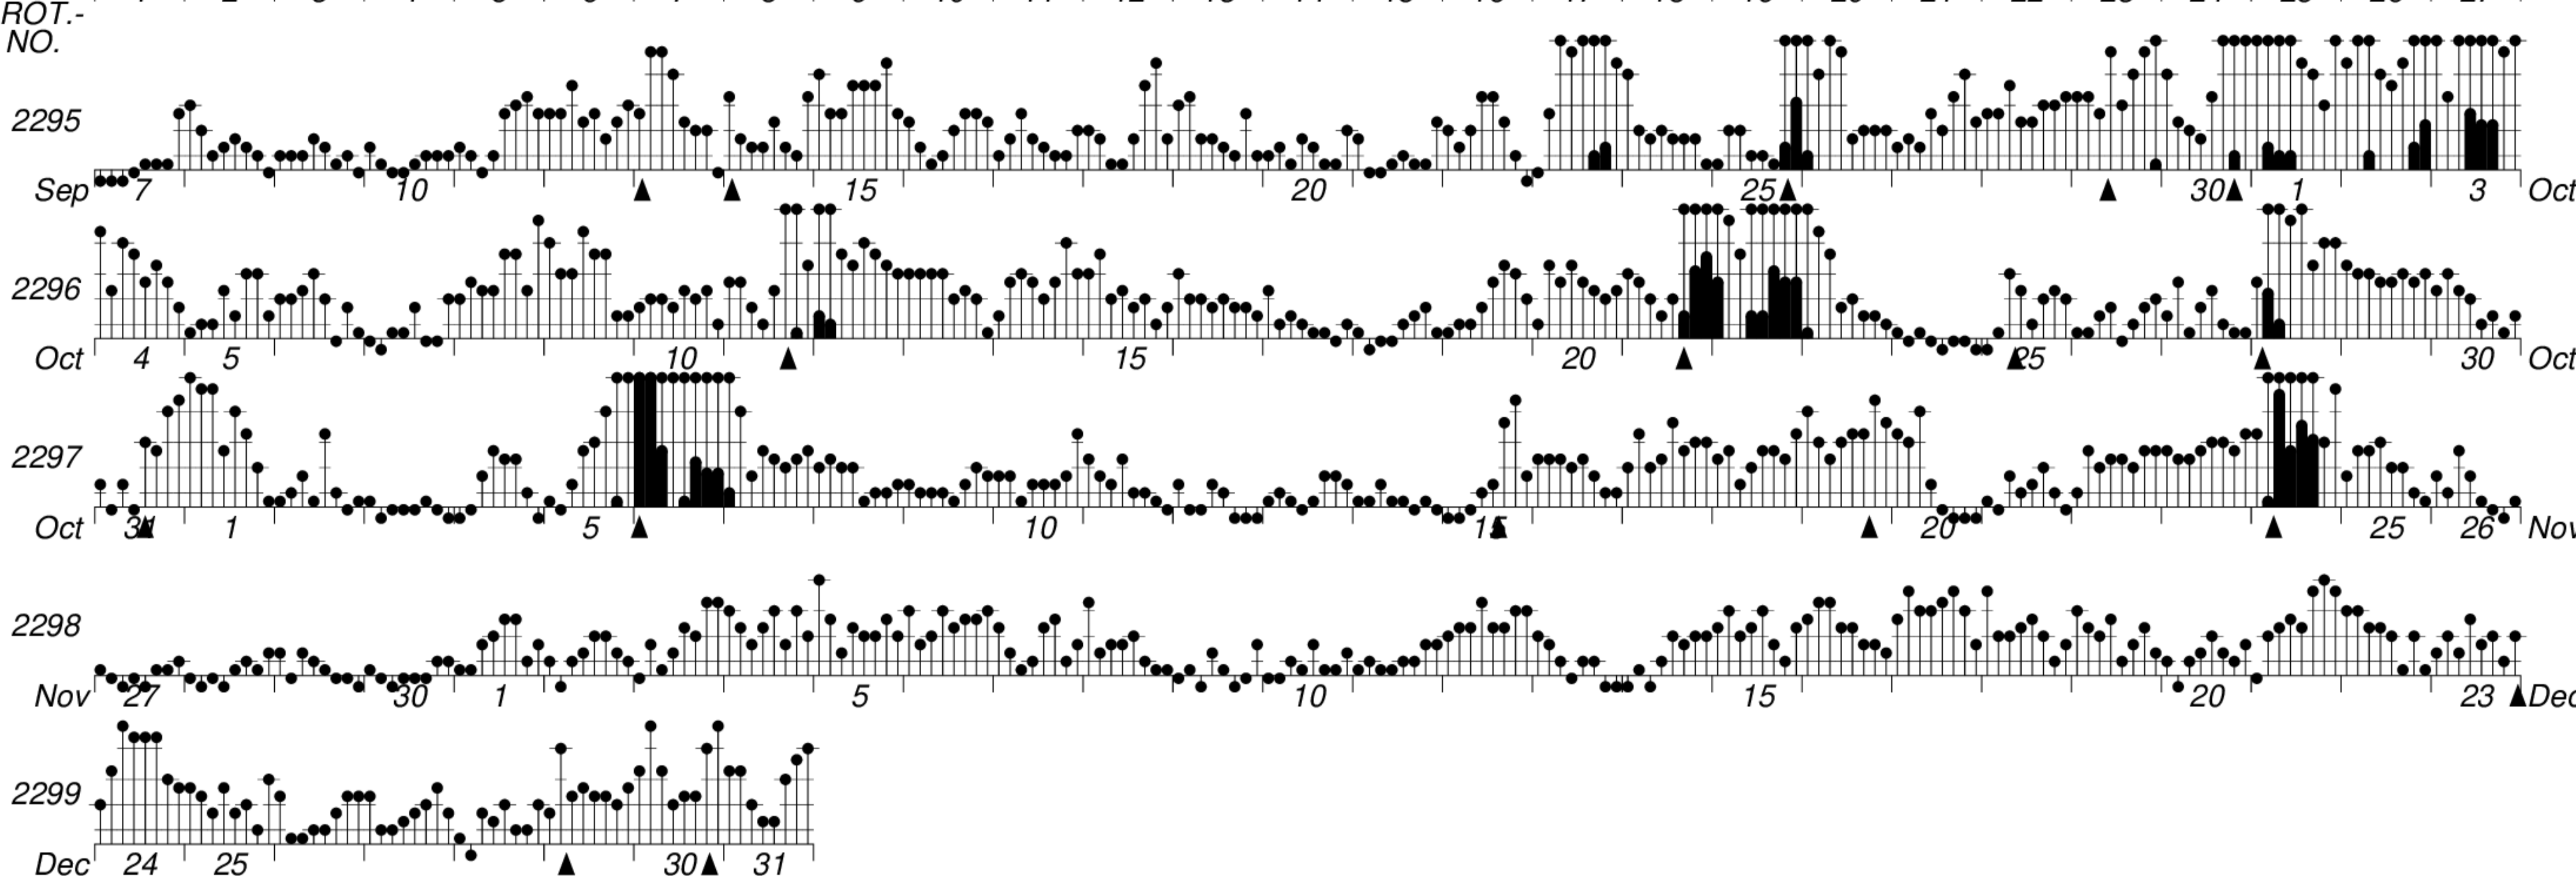

DAYS IN SOLAR ROTATION INTERVAL

1 2 3 4 5 6 7 8 9 10 11 12 13 14 15 16 17 18 19 20 21 22 23 24 25 26 27

KEY

▲ = sudden commencement

GFZ German Research Centre for Geosciences
**PLANETARY MAGNETIC
 THREE-HOUR-RANGE INDICES**

Kp till 2001 Dec 31