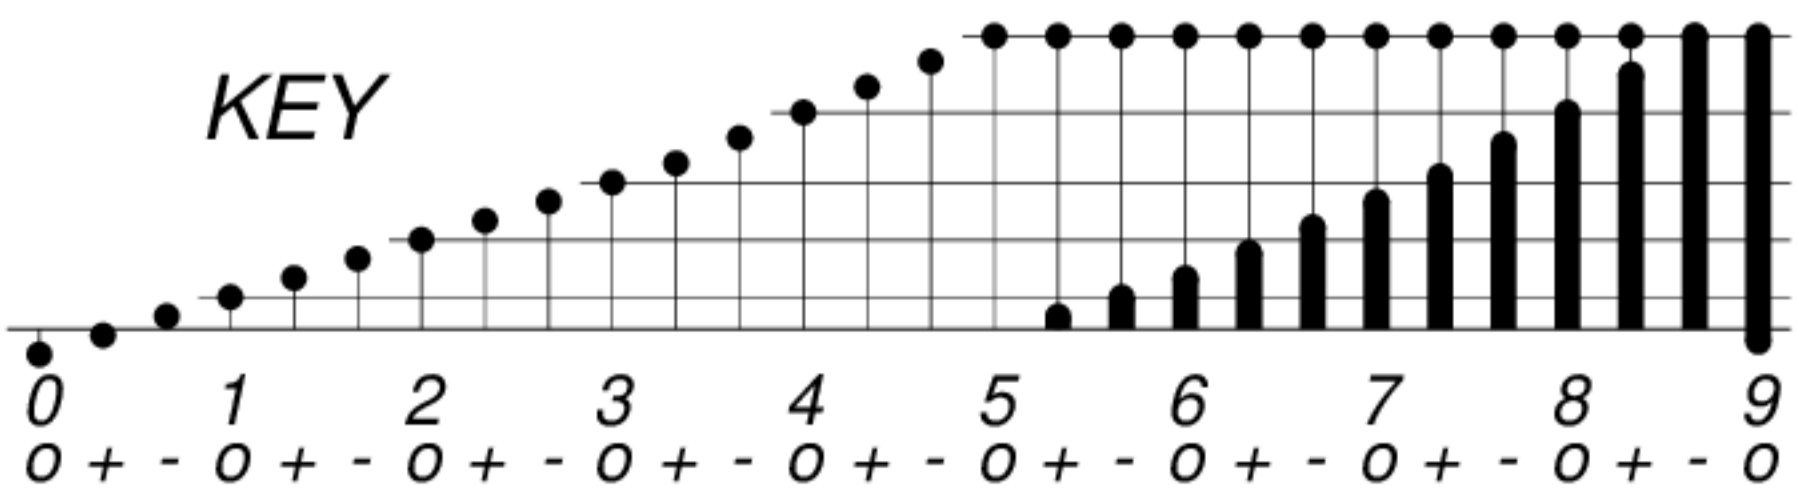

DAYS IN SOLAR ROTATION INTERVAL

1 2 3 4 5 6 7 8 9 10 11 12 13 14 15 16 17 18 19 20 21 22 23 24 25 26 27

KEY

▲ = sudden commencement

GFZ German Research Centre for Geosciences
**PLANETARY MAGNETIC
 THREE-HOUR-RANGE INDICES**

Kp till 2001 Dec 31