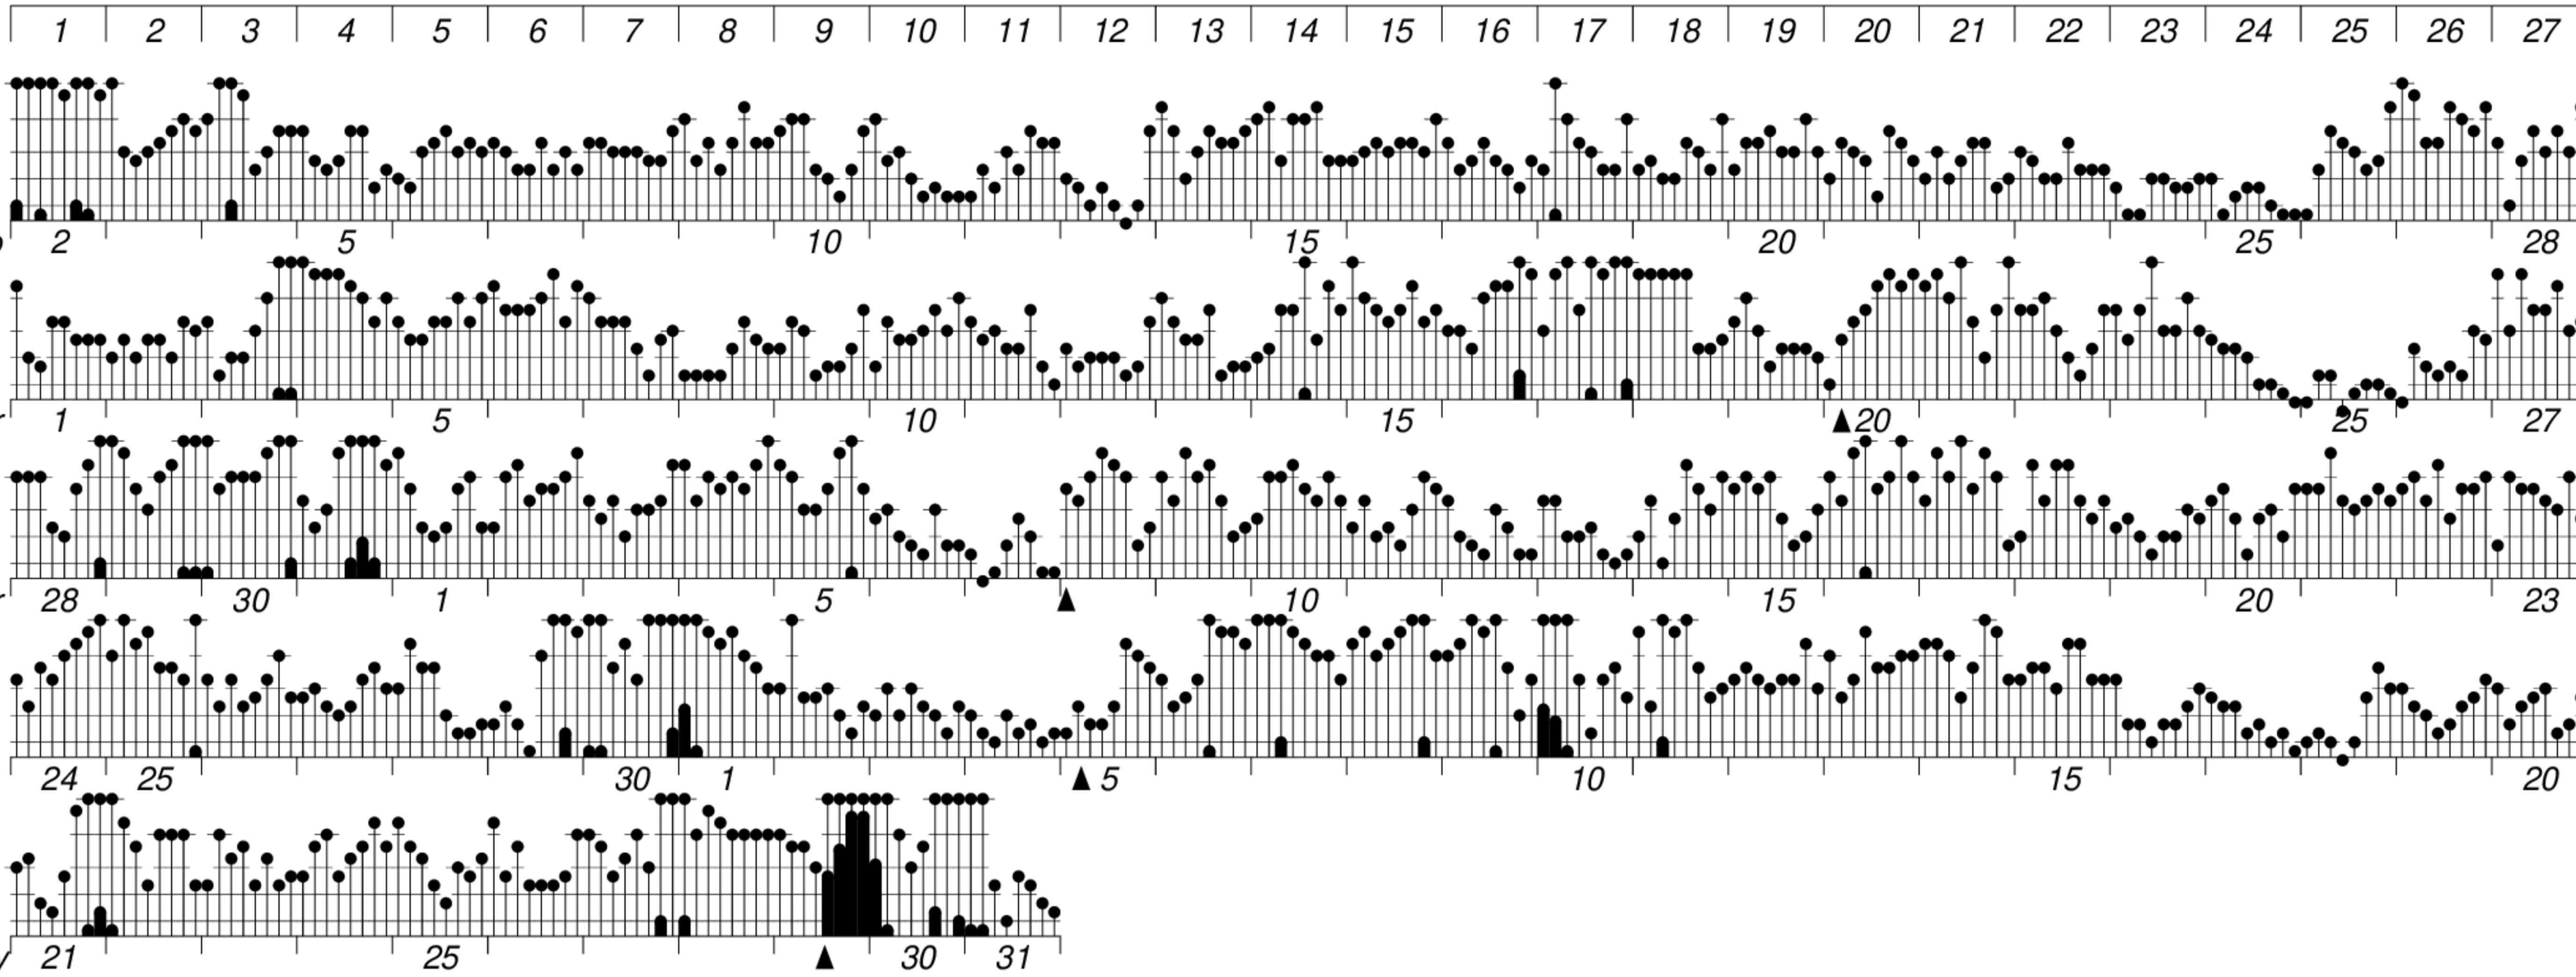

DAYS IN SOLAR ROTATION INTERVAL

KEY

▲ = sudden commencement

GFZ German Research Centre for Geosciences
**PLANETARY MAGNETIC
 THREE-HOUR-RANGE INDICES**

Kp till 2003 May 31