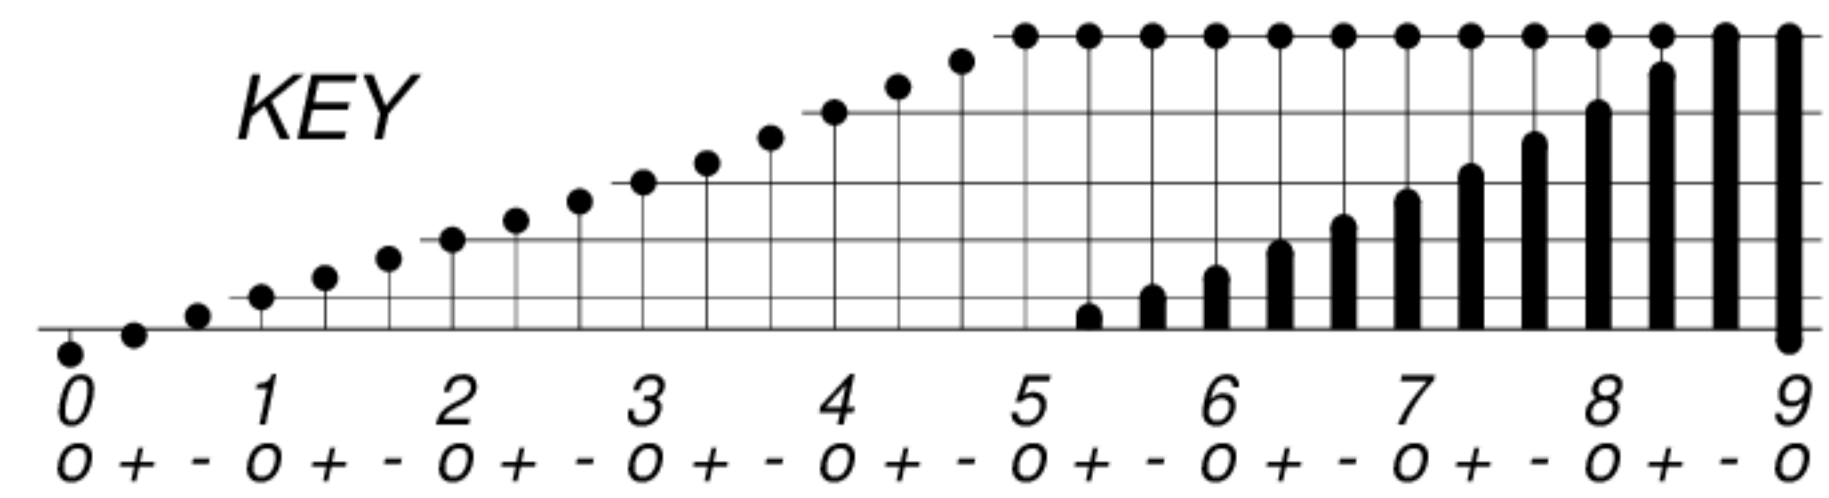

DAYS IN SOLAR ROTATION INTERVAL

KEY

▲ = sudden commencement

GFZ German Research Centre for Geosciences
**PLANETARY MAGNETIC
 THREE-HOUR-RANGE INDICES**

Kp till 2003 May 31