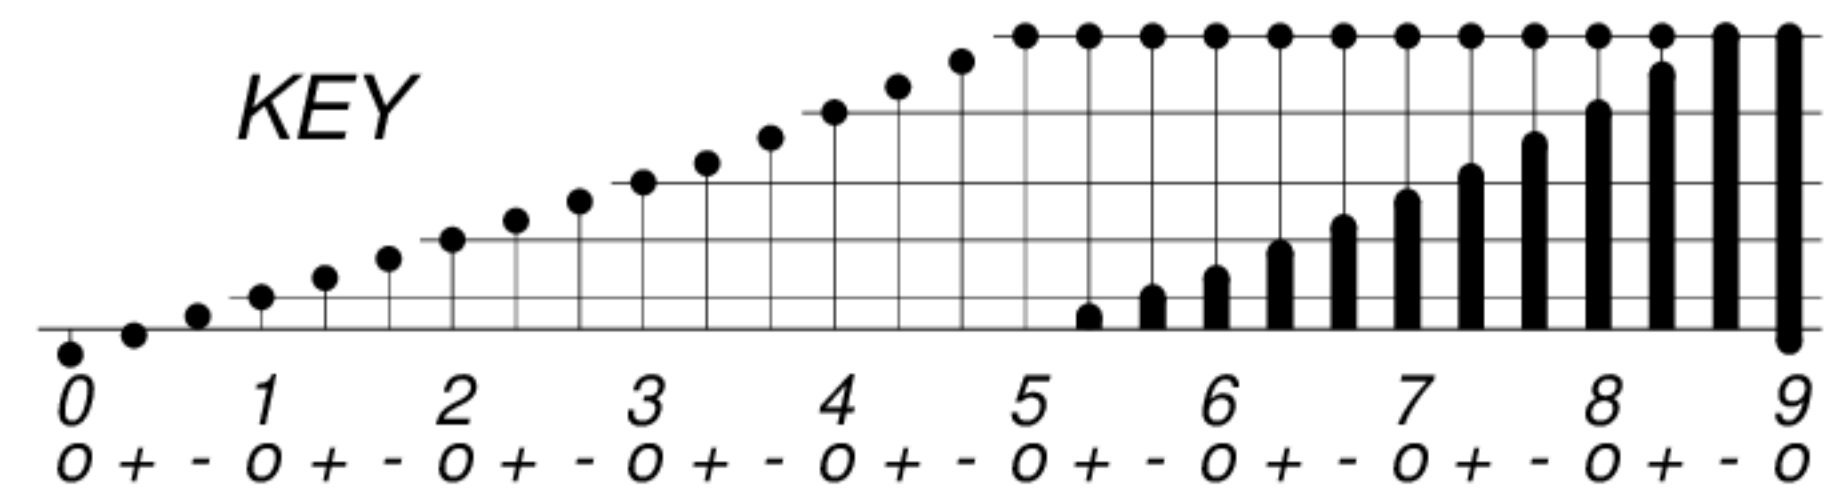

DAYS IN SOLAR ROTATION INTERVAL

KEY

▲ = sudden commencement

GFZ German Research Centre for Geosciences  
**PLANETARY MAGNETIC  
 THREE-HOUR-RANGE INDICES**

*Kp till 2003 Jun 30*