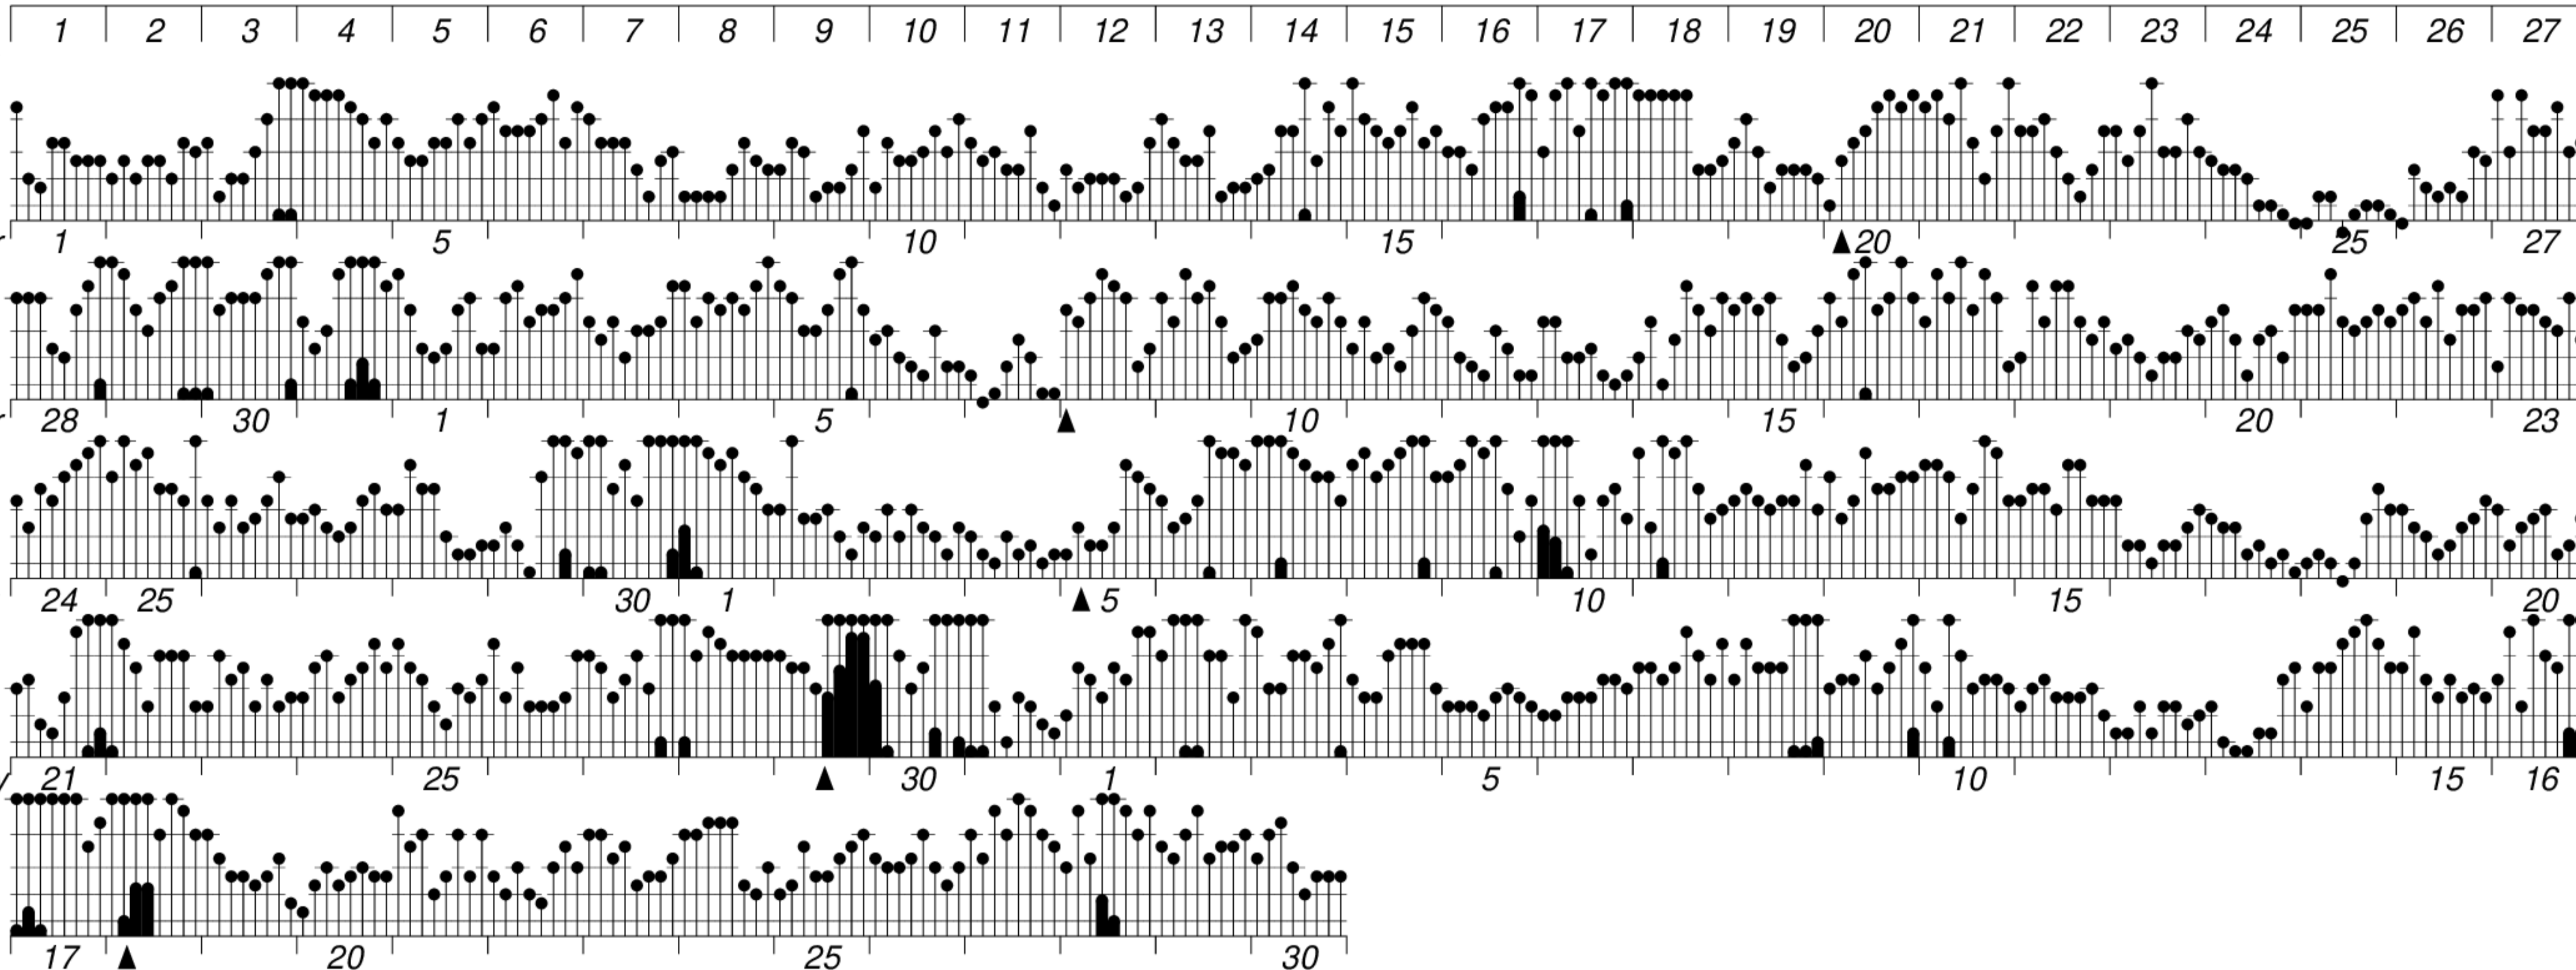

DAYS IN SOLAR ROTATION INTERVAL

KEY

▲ = sudden commencement

GFZ German Research Centre for Geosciences  
**PLANETARY MAGNETIC  
 THREE-HOUR-RANGE INDICES**

*Kp till 2003 Jun 30*