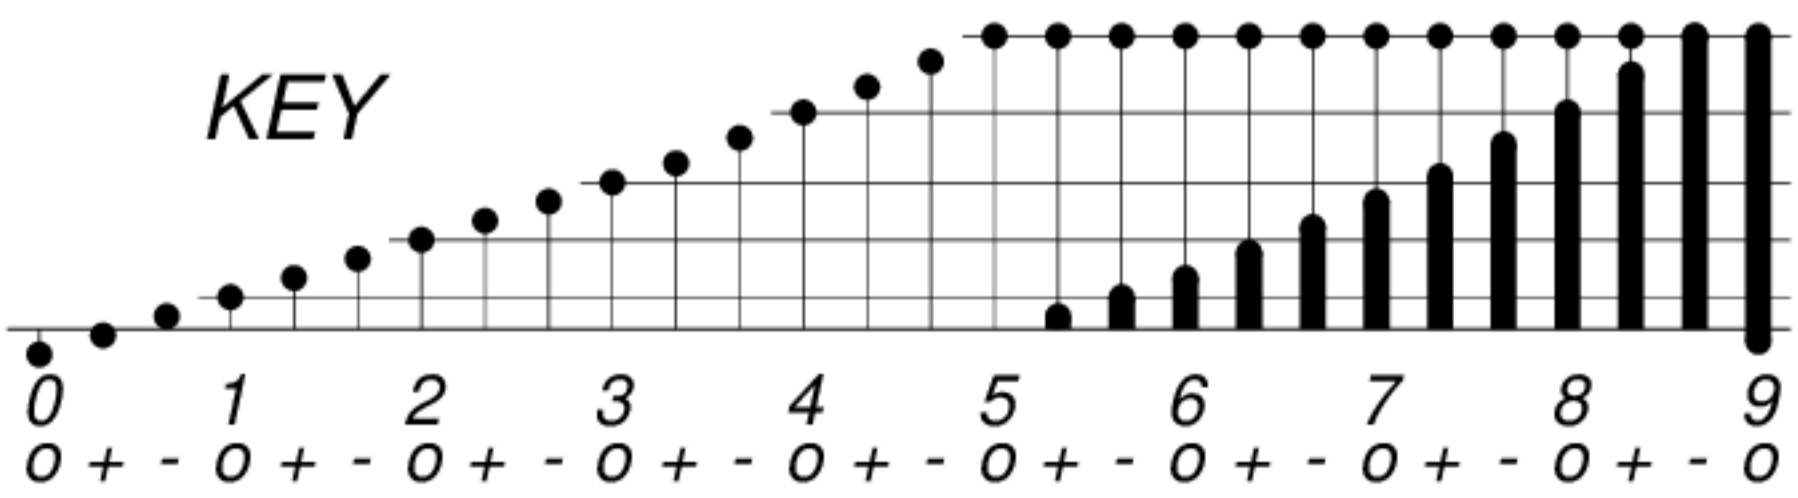

DAYS IN SOLAR ROTATION INTERVAL

1 2 3 4 5 6 7 8 9 10 11 12 13 14 15 16 17 18 19 20 21 22 23 24 25 26 27

ROT.-
NO.

KEY

▲ = sudden commencement

GFZ German Research Centre for Geosciences
**PLANETARY MAGNETIC
 THREE-HOUR-RANGE INDICES**

Kp till 2006 Sep 30