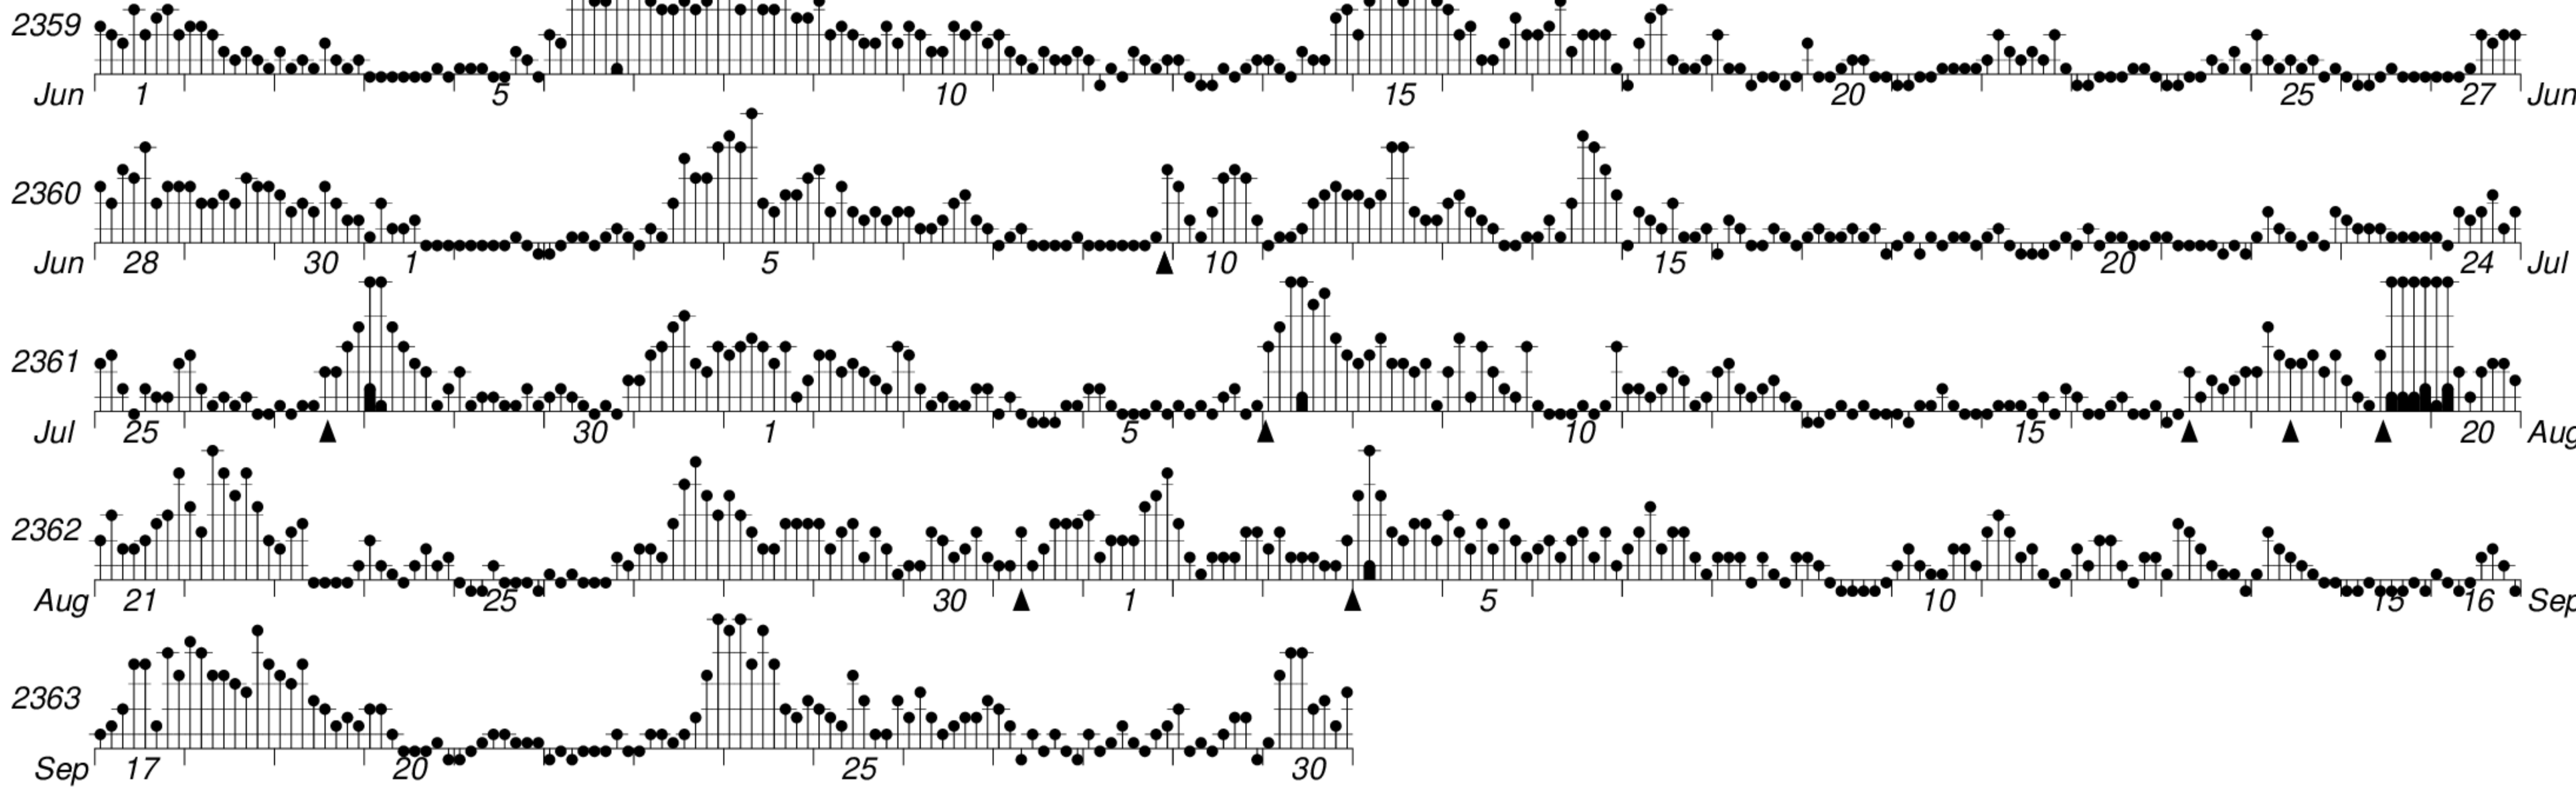

DAYS IN SOLAR ROTATION INTERVAL

1 2 3 4 5 6 7 8 9 10 11 12 13 14 15 16 17 18 19 20 21 22 23 24 25 26 27

ROT.-
NO.

KEY

▲ = sudden commencement

GFZ German Research Centre for Geosciences
**PLANETARY MAGNETIC
 THREE-HOUR-RANGE INDICES**

Kp till 2006 Sep 30