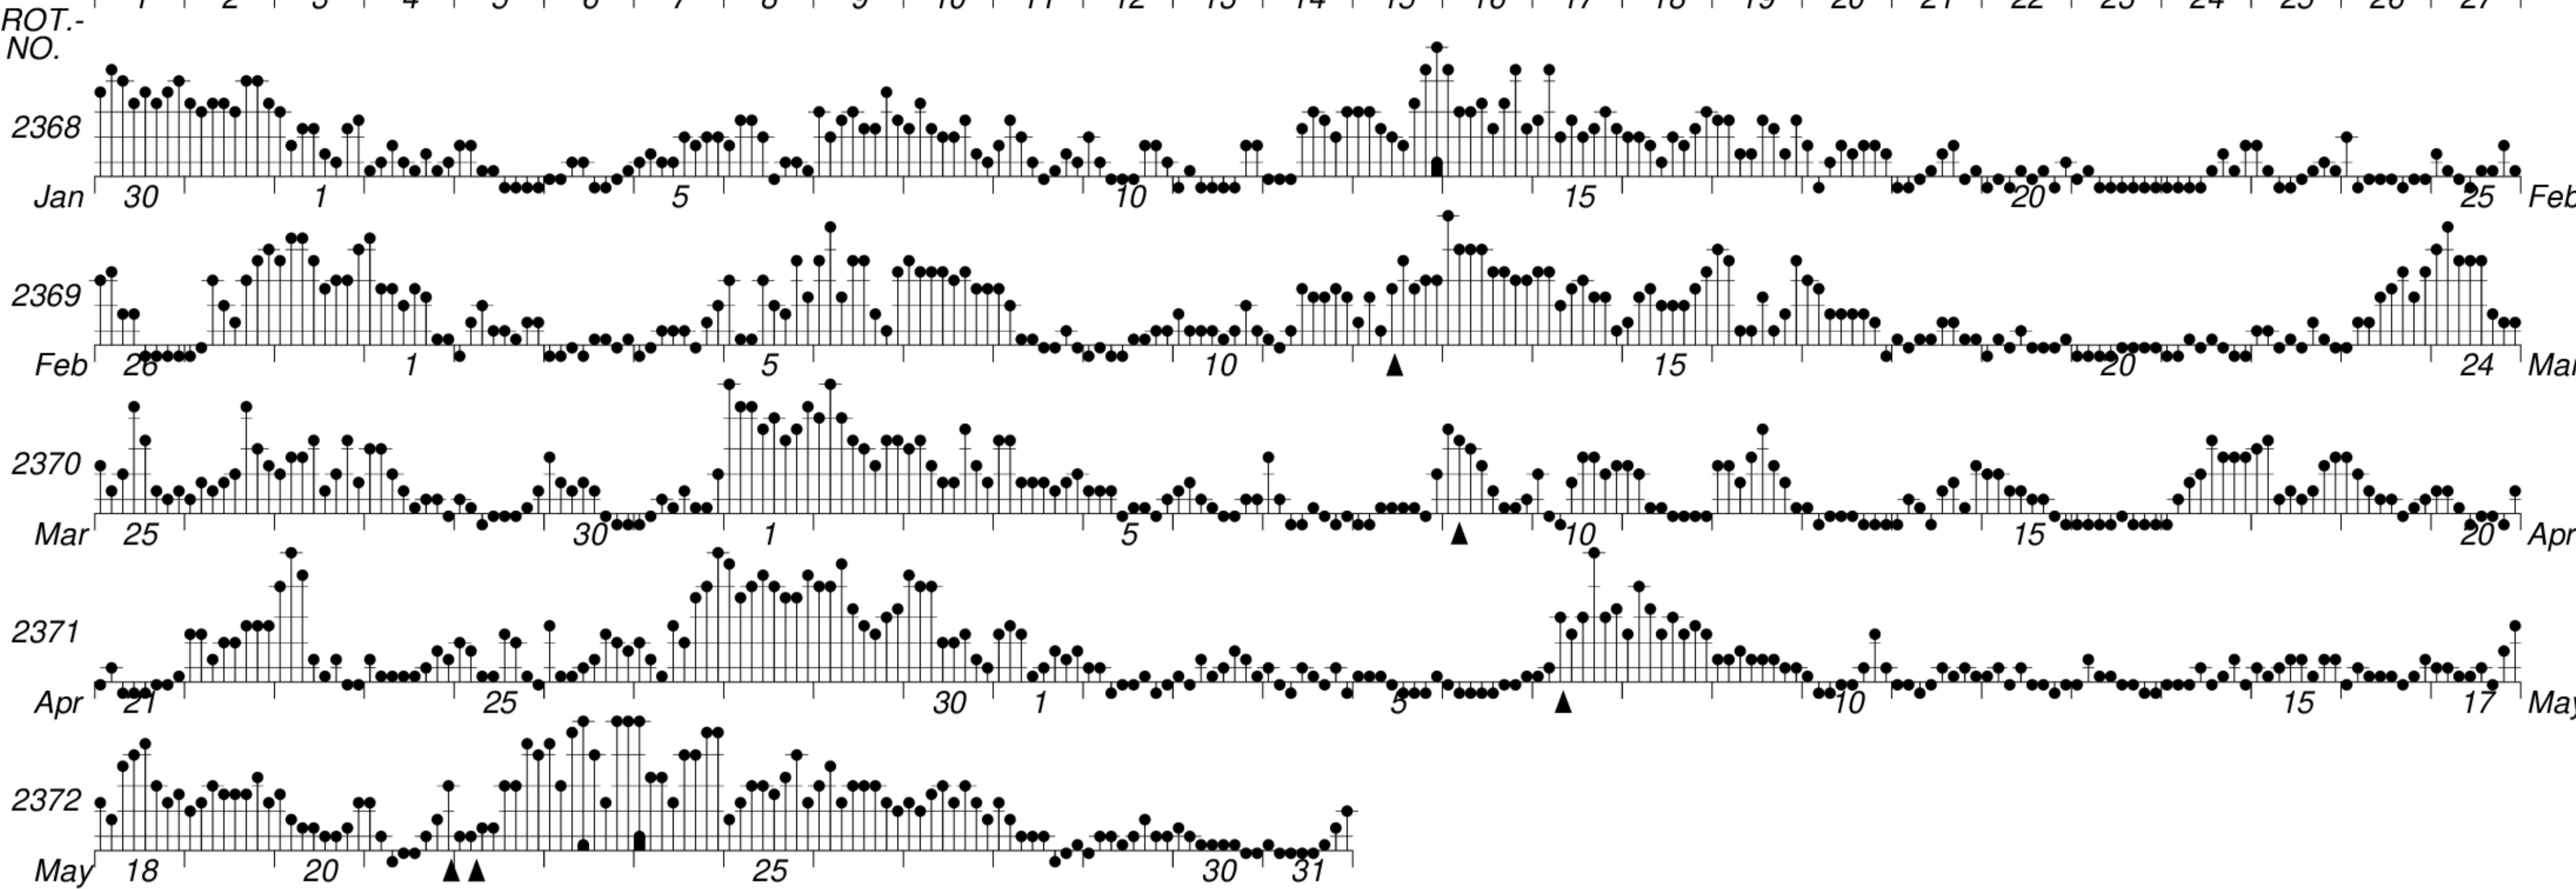

DAYS IN SOLAR ROTATION INTERVAL

1 2 3 4 5 6 7 8 9 10 11 12 13 14 15 16 17 18 19 20 21 22 23 24 25 26 27

KEY

▲ = sudden commencement

GFZ German Research Centre for Geosciences  
**PLANETARY MAGNETIC  
 THREE-HOUR-RANGE INDICES**

*Kp till 2007 May 31*