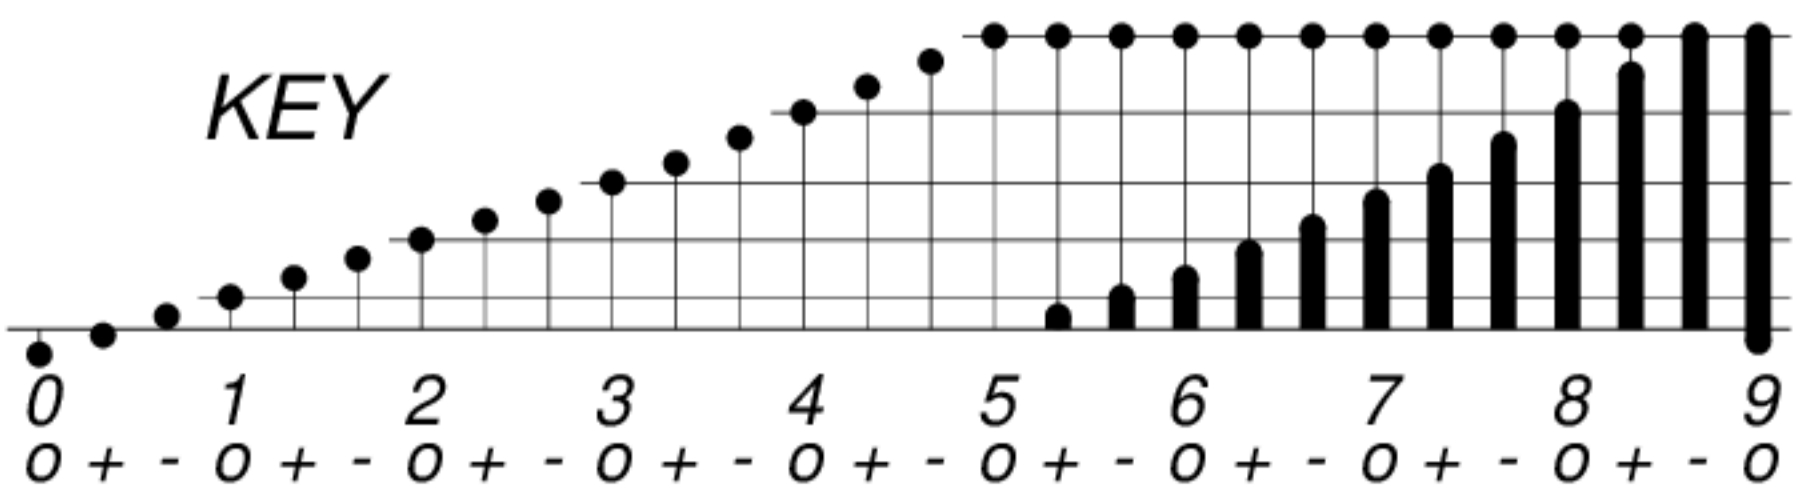

DAYS IN SOLAR ROTATION INTERVAL

1 2 3 4 5 6 7 8 9 10 11 12 13 14 15 16 17 18 19 20 21 22 23 24 25 26 27

ROT.-
NO.

KEY

▲ = sudden commencement

GFZ German Research Centre for Geosciences
**PLANETARY MAGNETIC
THREE-HOUR-RANGE INDICES**

Kp till 2016 Apr 30