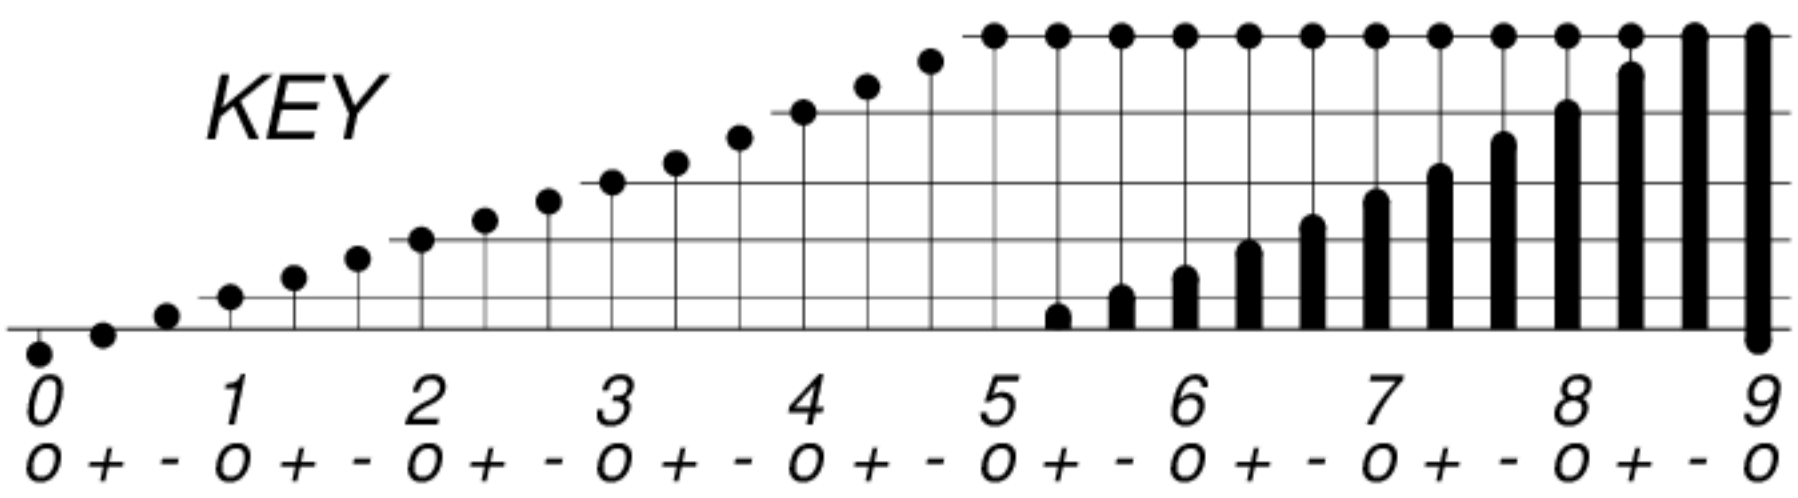

DAYS IN SOLAR ROTATION INTERVAL

1 2 3 4 5 6 7 8 9 10 11 12 13 14 15 16 17 18 19 20 21 22 23 24 25 26 27

KEY

▲ = sudden commencement

GFZ German Research Centre for Geosciences
**PLANETARY MAGNETIC
 THREE-HOUR-RANGE INDICES**
Kp till 2018 Feb 28