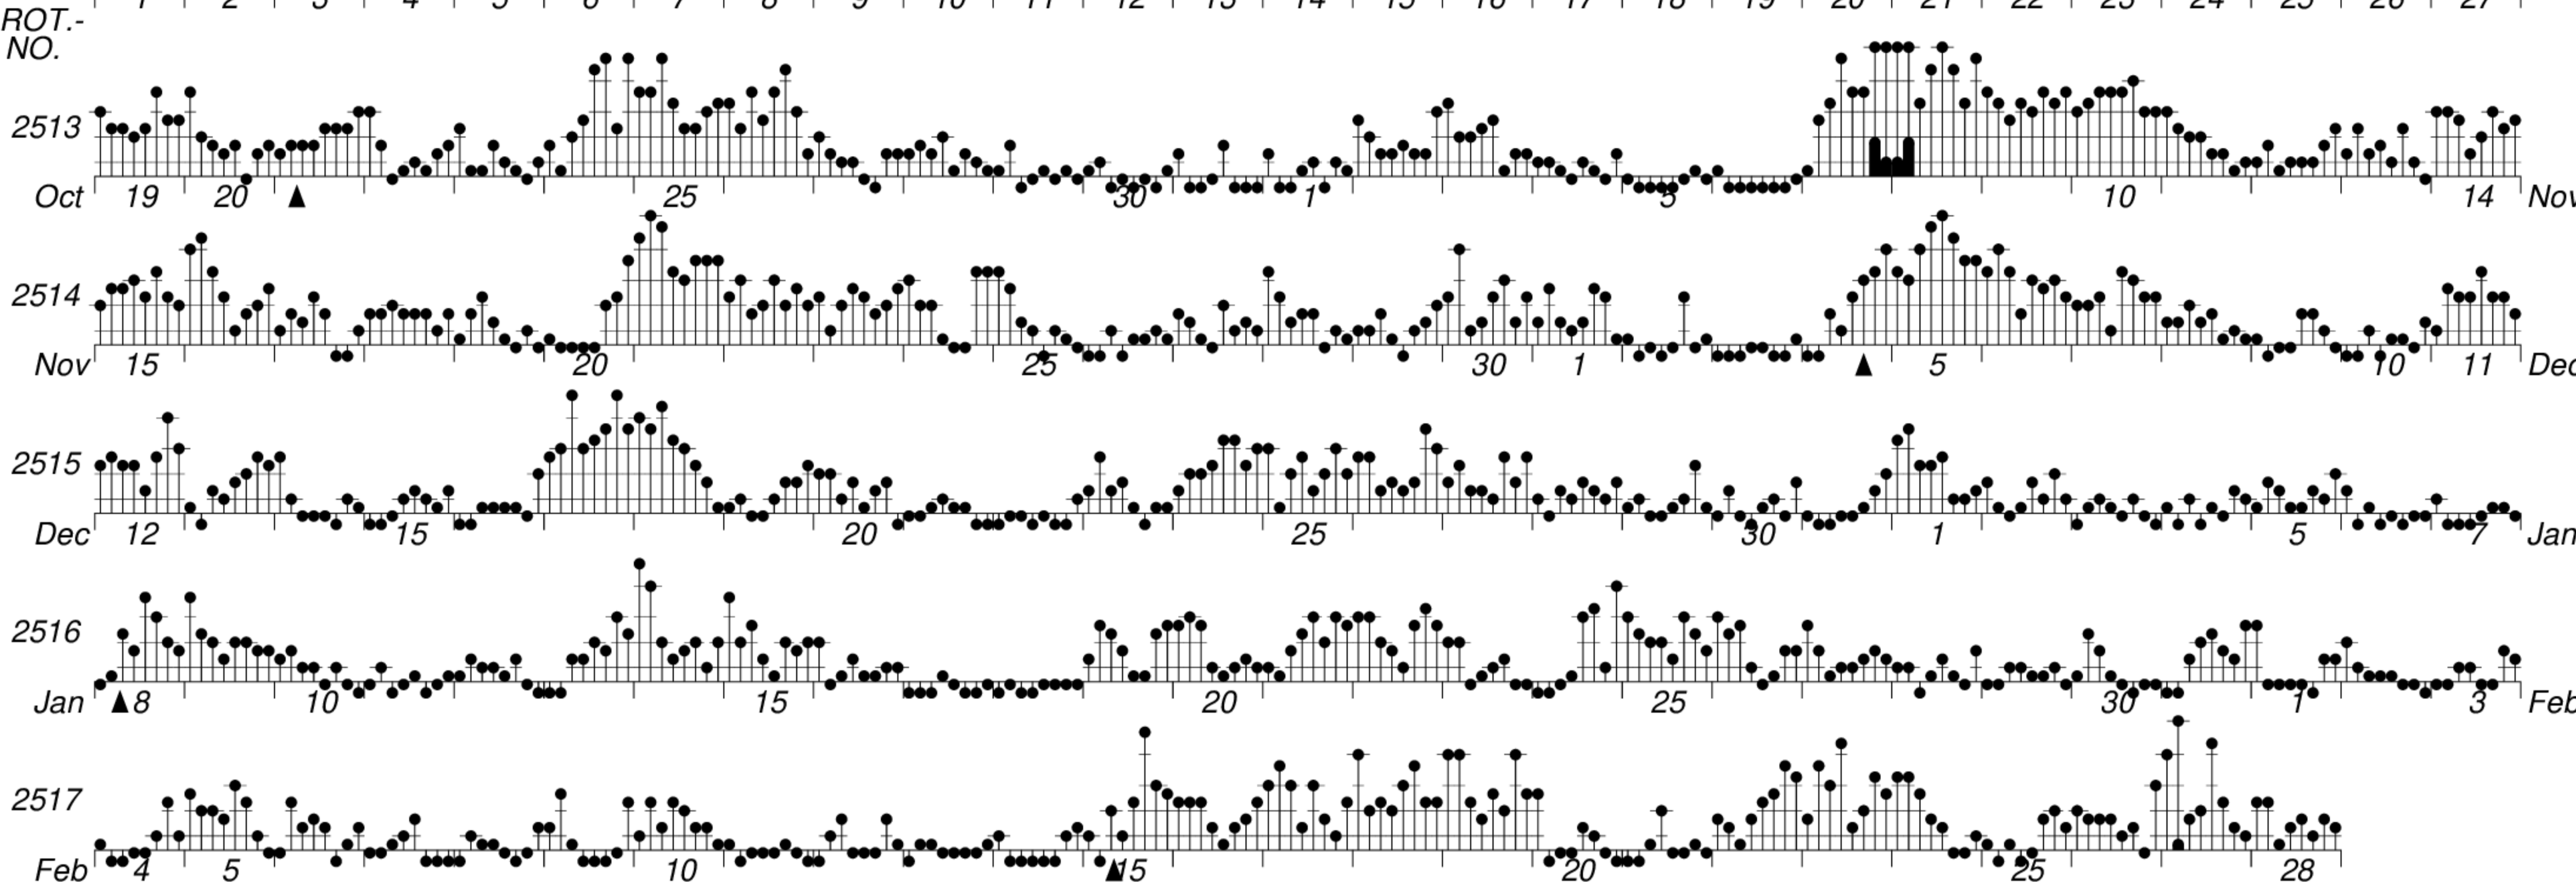

DAYS IN SOLAR ROTATION INTERVAL

1 2 3 4 5 6 7 8 9 10 11 12 13 14 15 16 17 18 19 20 21 22 23 24 25 26 27

KEY

▲ = sudden commencement

GFZ German Research Centre for Geosciences
**PLANETARY MAGNETIC
 THREE-HOUR-RANGE INDICES**
Kp till 2018 Feb 28