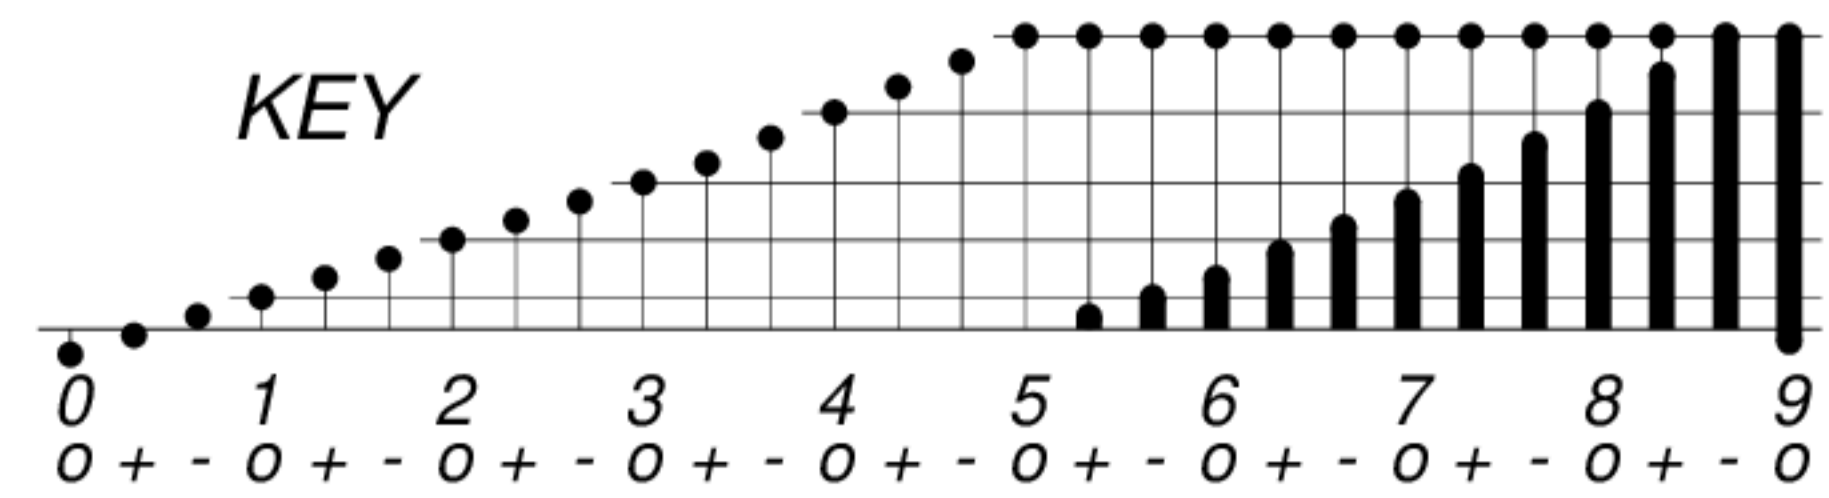

DAYS IN SOLAR ROTATION INTERVAL

1 2 3 4 5 6 7 8 9 10 11 12 13 14 15 16 17 18 19 20 21 22 23 24 25 26 27

KEY

▲ = sudden commencement

GFZ German Research Centre for Geosciences
**PLANETARY MAGNETIC
 THREE-HOUR-RANGE INDICES**