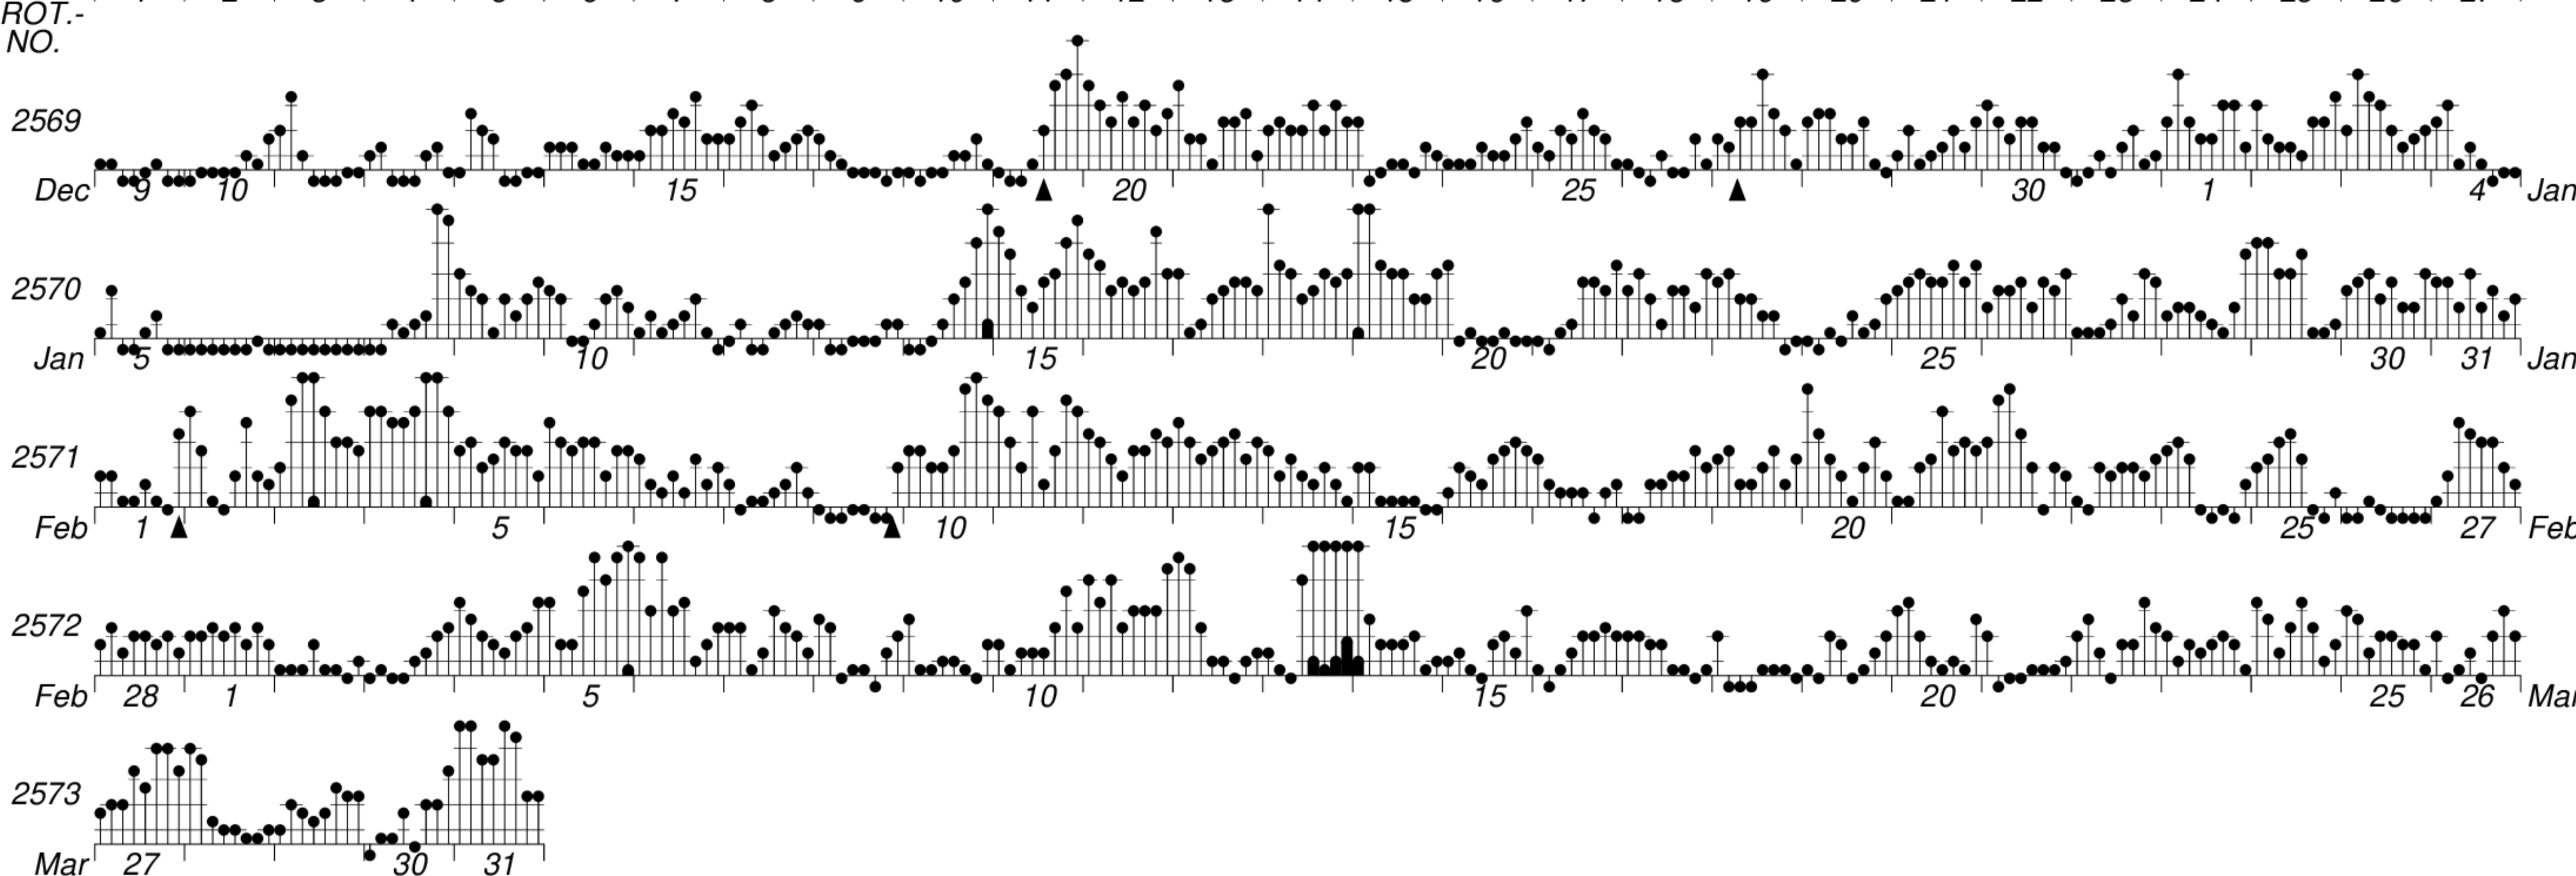

DAYS IN SOLAR ROTATION INTERVAL

1 2 3 4 5 6 7 8 9 10 11 12 13 14 15 16 17 18 19 20 21 22 23 24 25 26 27

KEY

▲ = sudden commencement

GFZ German Research Centre for Geosciences
**PLANETARY MAGNETIC
 THREE-HOUR-RANGE INDICES**

Kp till 2022 Mar 31