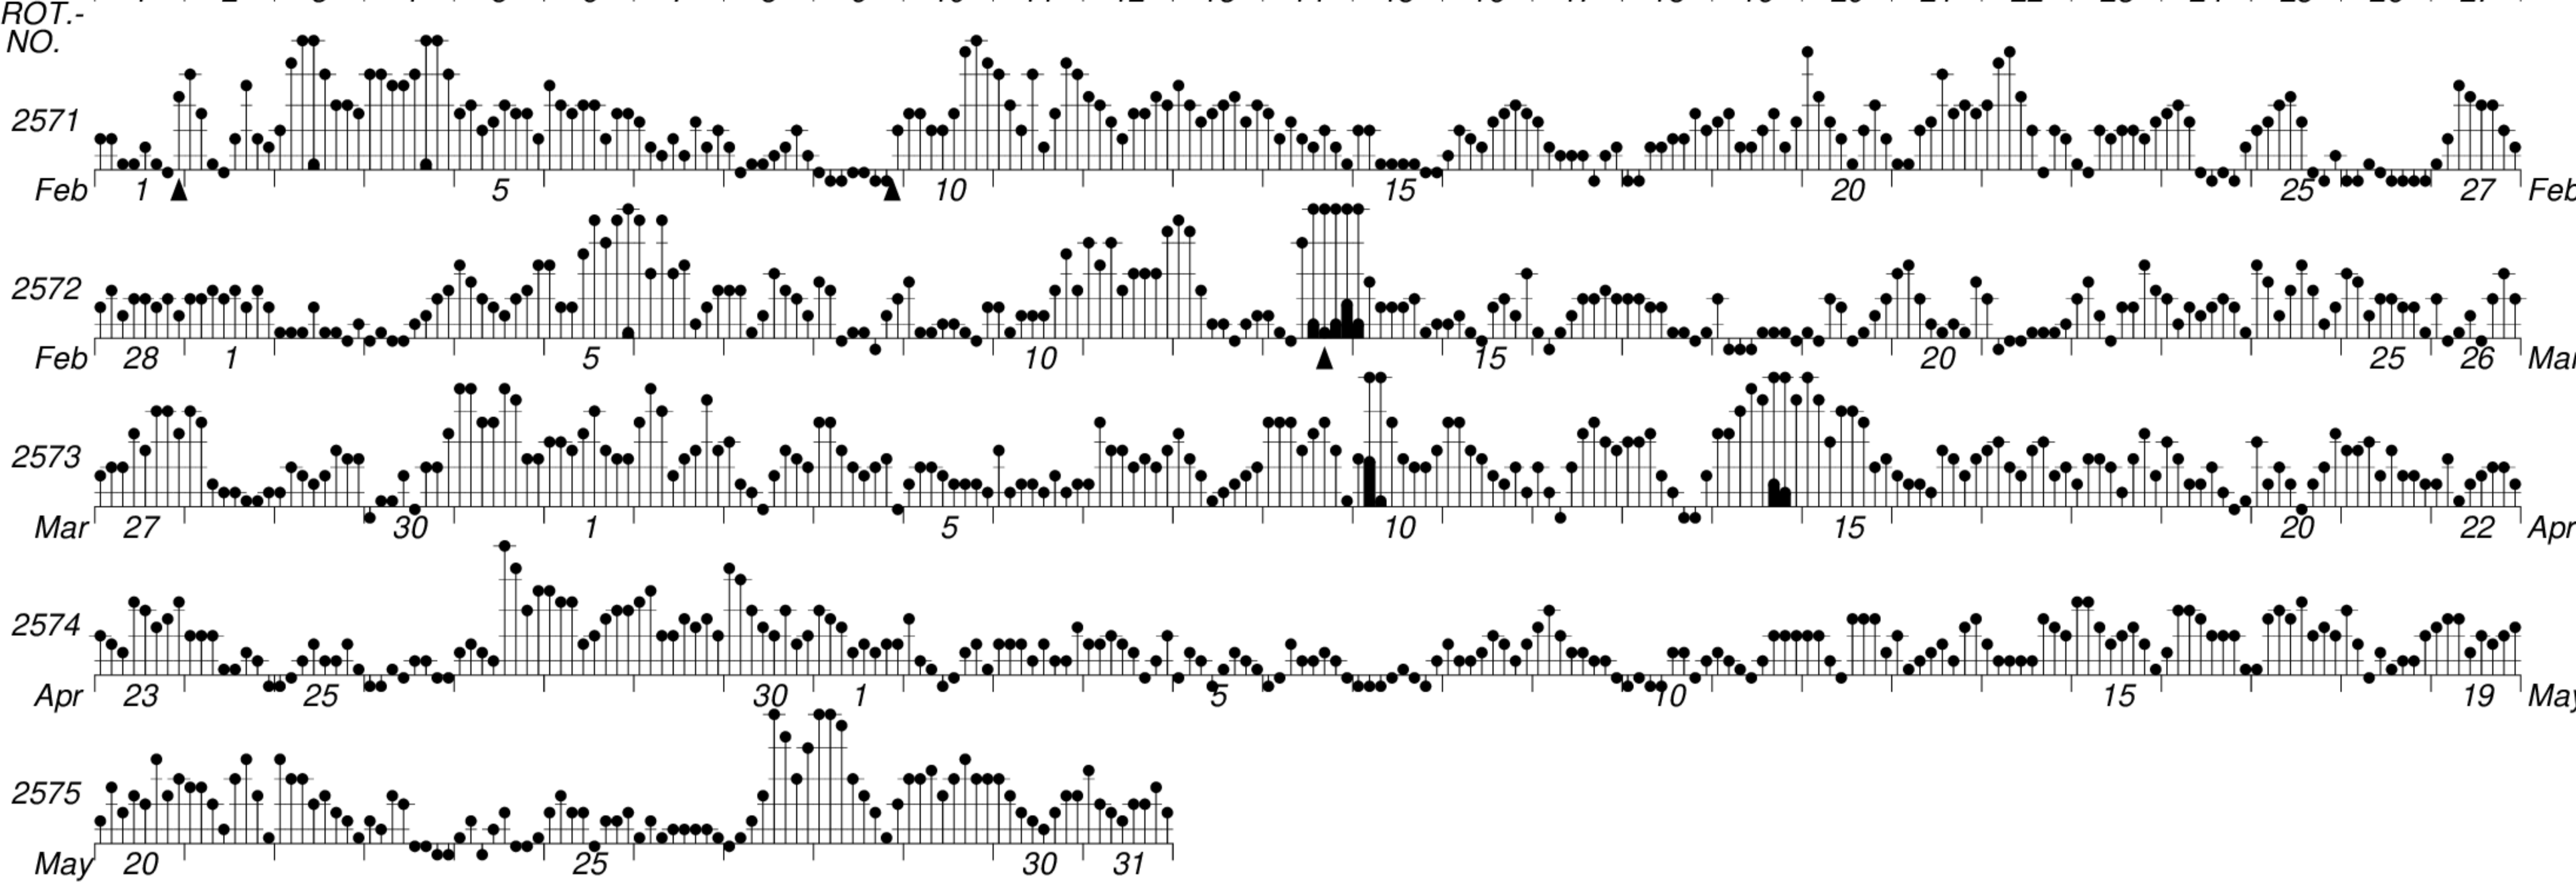

DAYS IN SOLAR ROTATION INTERVAL

1 2 3 4 5 6 7 8 9 10 11 12 13 14 15 16 17 18 19 20 21 22 23 24 25 26 27

KEY

▲ = sudden commencement

GFZ German Research Centre for Geosciences  
**PLANETARY MAGNETIC  
 THREE-HOUR-RANGE INDICES**

*Kp till 2022 May 31*