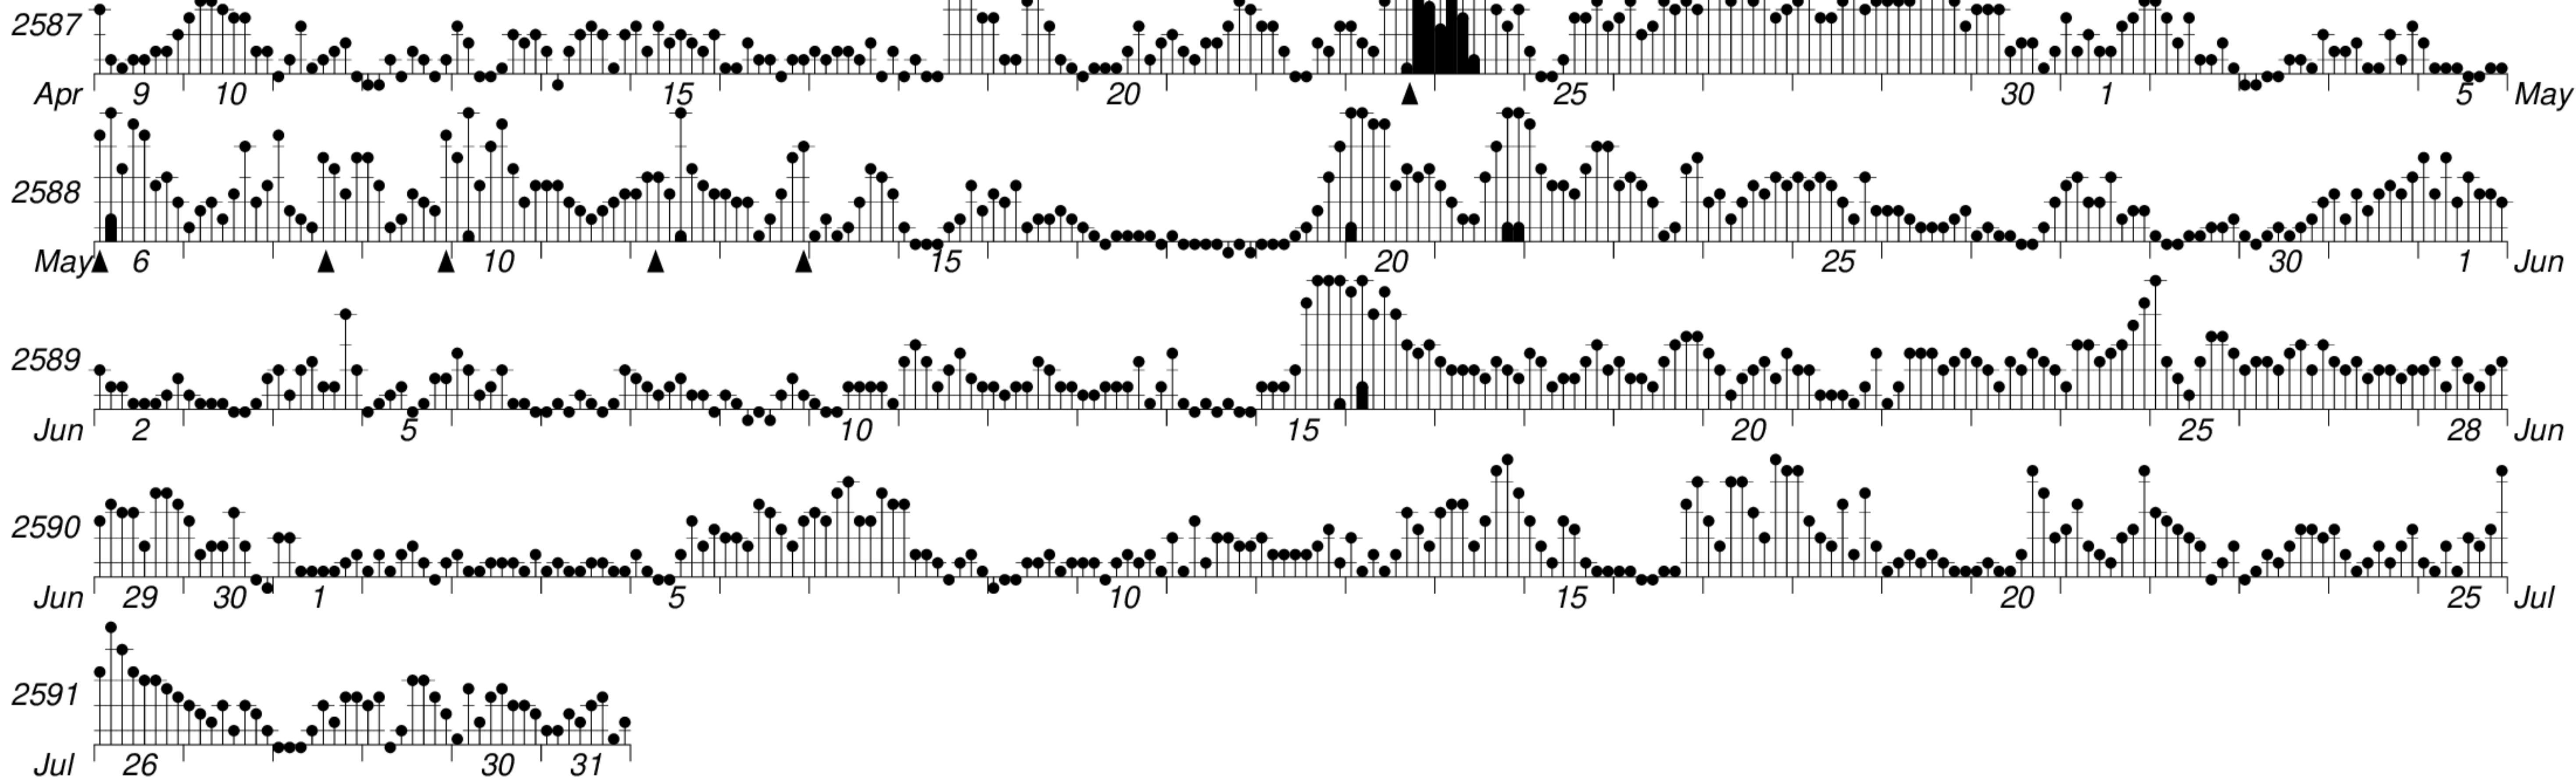

DAYS IN SOLAR ROTATION INTERVAL

1 2 3 4 5 6 7 8 9 10 11 12 13 14 15 16 17 18 19 20 21 22 23 24 25 26 27

ROT.-NO.

KEY

▲ = sudden commencement

GFZ German Research Centre for Geosciences
**PLANETARY MAGNETIC
 THREE-HOUR-RANGE INDICES**

Kp till 2023 Jul 31