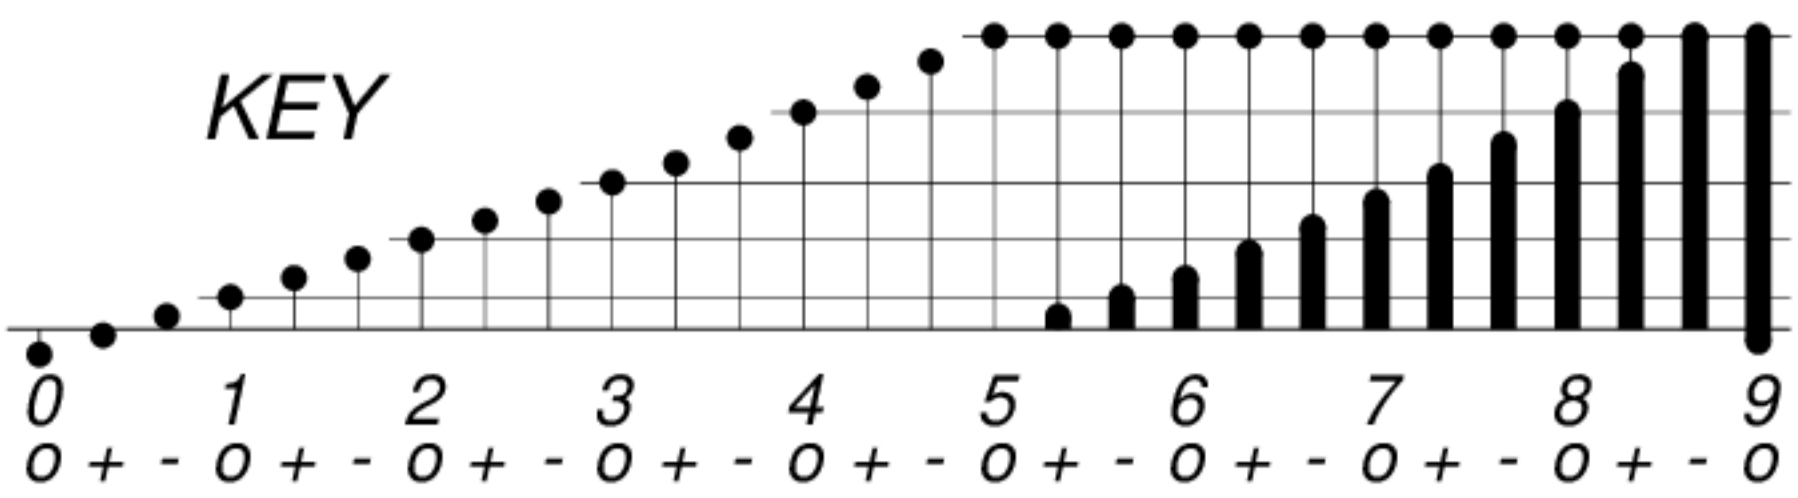

DAYS IN SOLAR ROTATION INTERVAL

1 2 3 4 5 6 7 8 9 10 11 12 13 14 15 16 17 18 19 20 21 22 23 24 25 26 27

ROT.-NO.

KEY

▲ = sudden commencement

GFZ German Research Centre for Geosciences
**PLANETARY MAGNETIC
 THREE-HOUR-RANGE INDICES**