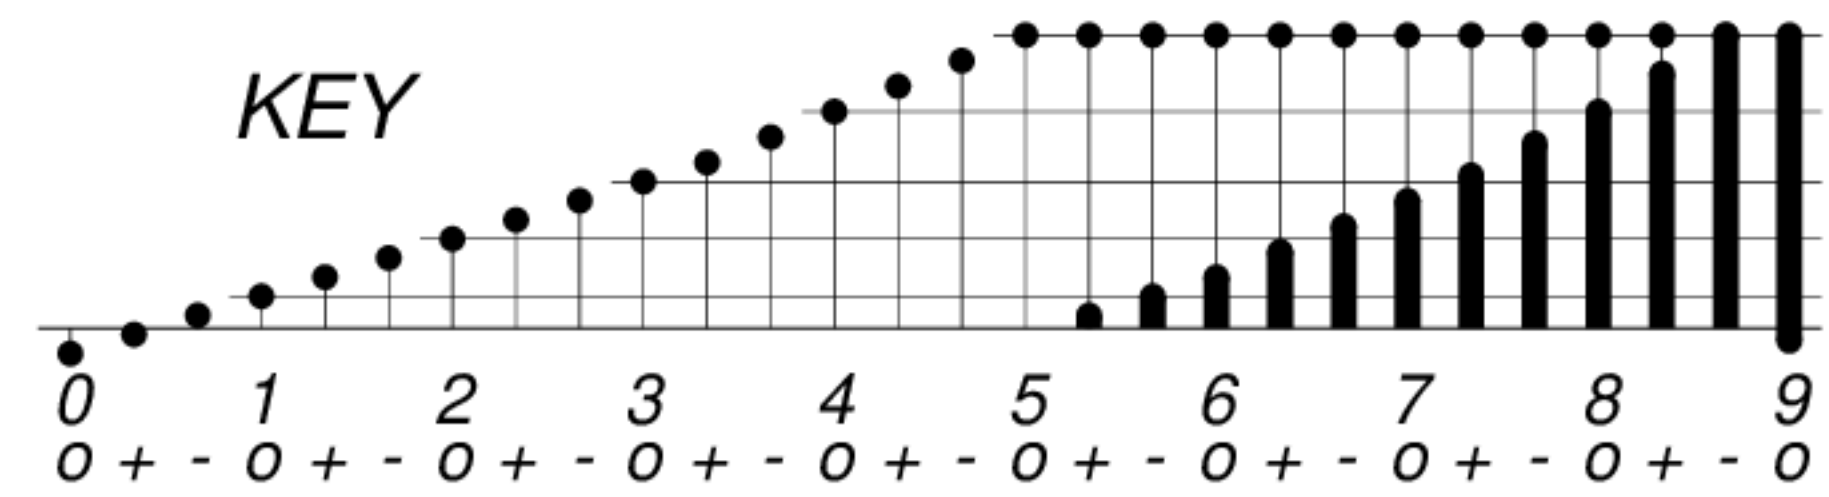

DAYS IN SOLAR ROTATION INTERVAL

1 2 3 4 5 6 7 8 9 10 11 12 13 14 15 16 17 18 19 20 21 22 23 24 25 26 27

KEY

▲ = sudden commencement

GFZ German Research Centre for Geosciences
**PLANETARY MAGNETIC
 THREE-HOUR-RANGE INDICES**