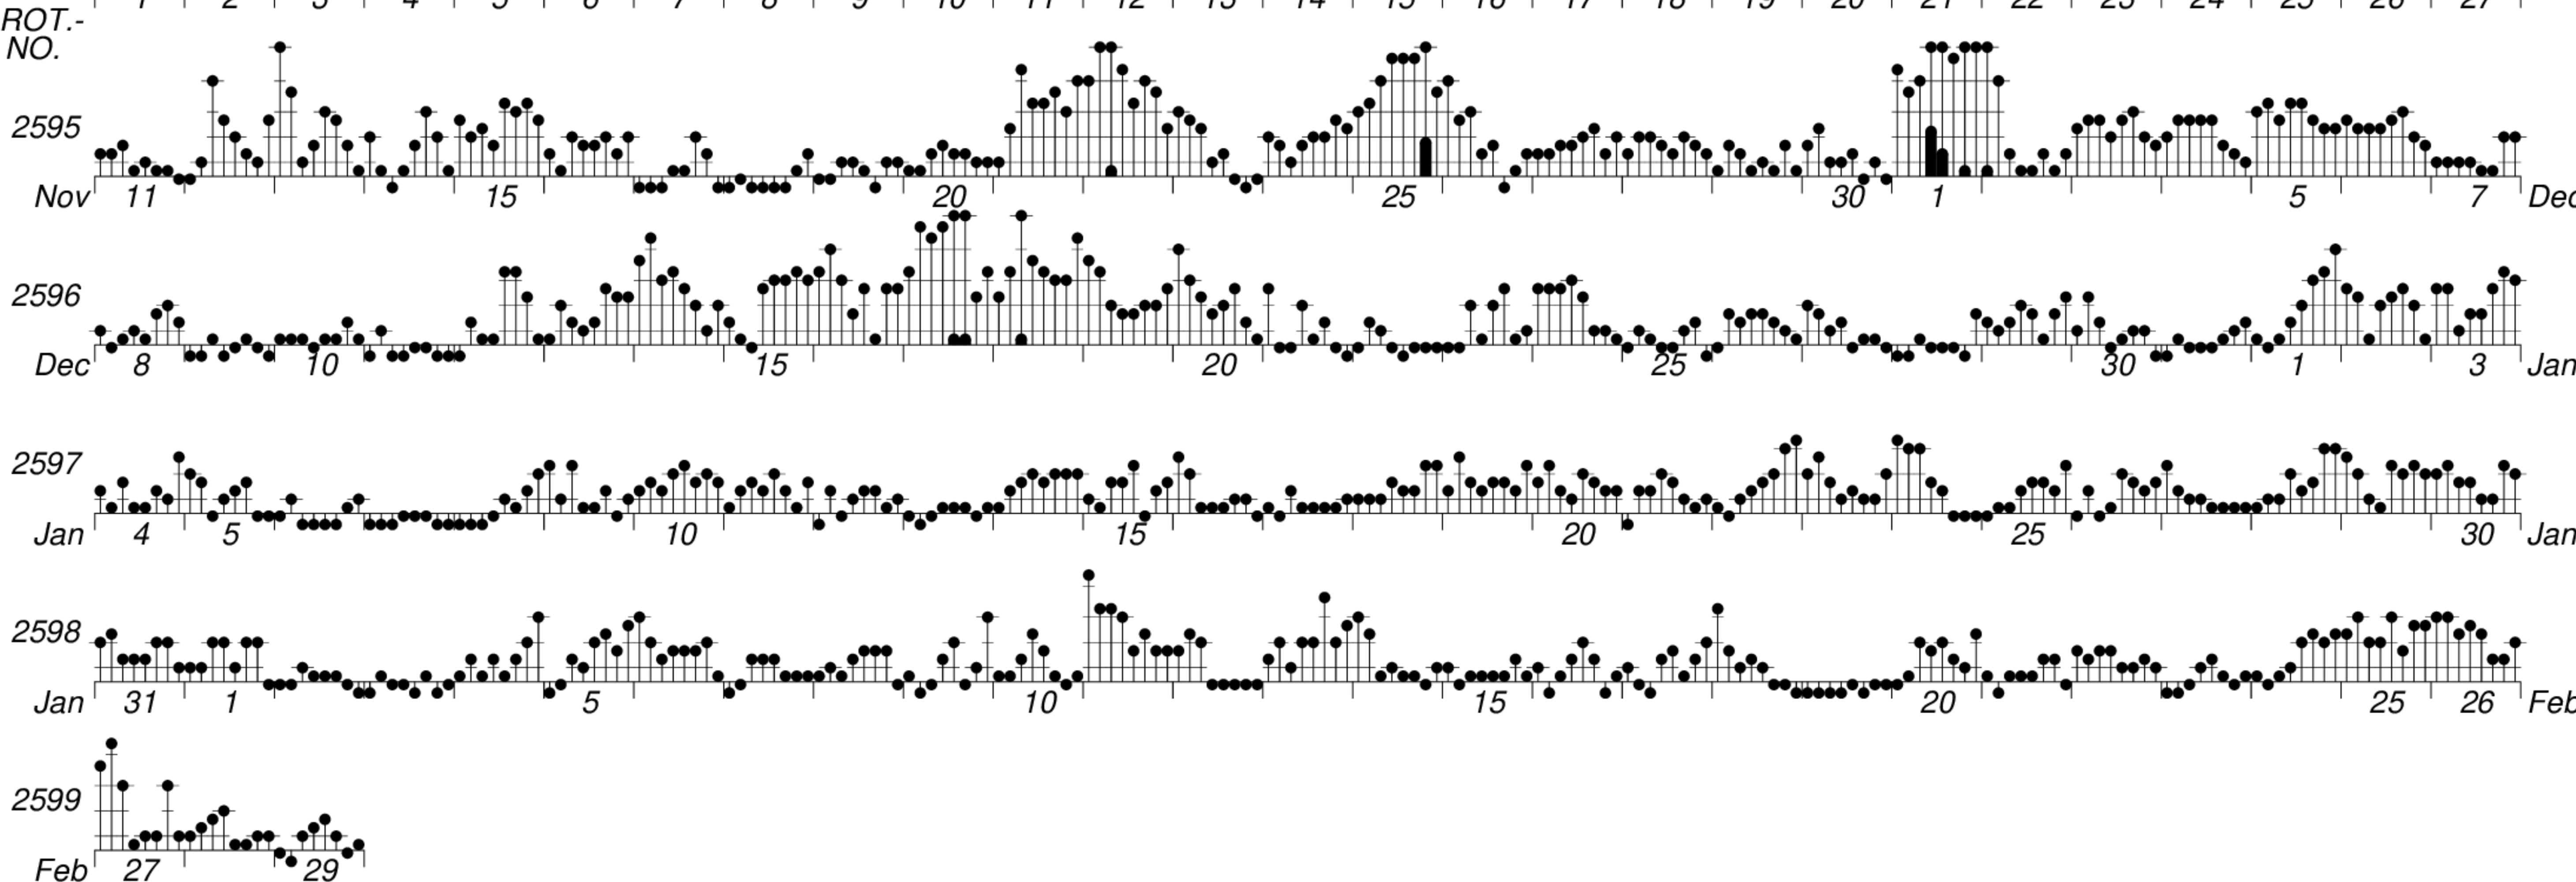

DAYS IN SOLAR ROTATION INTERVAL

1 2 3 4 5 6 7 8 9 10 11 12 13 14 15 16 17 18 19 20 21 22 23 24 25 26 27

KEY

▲ = sudden commencement

GFZ German Research Centre for Geosciences
**PLANETARY MAGNETIC
 THREE-HOUR-RANGE INDICES**

Kp till 2024 Feb 29