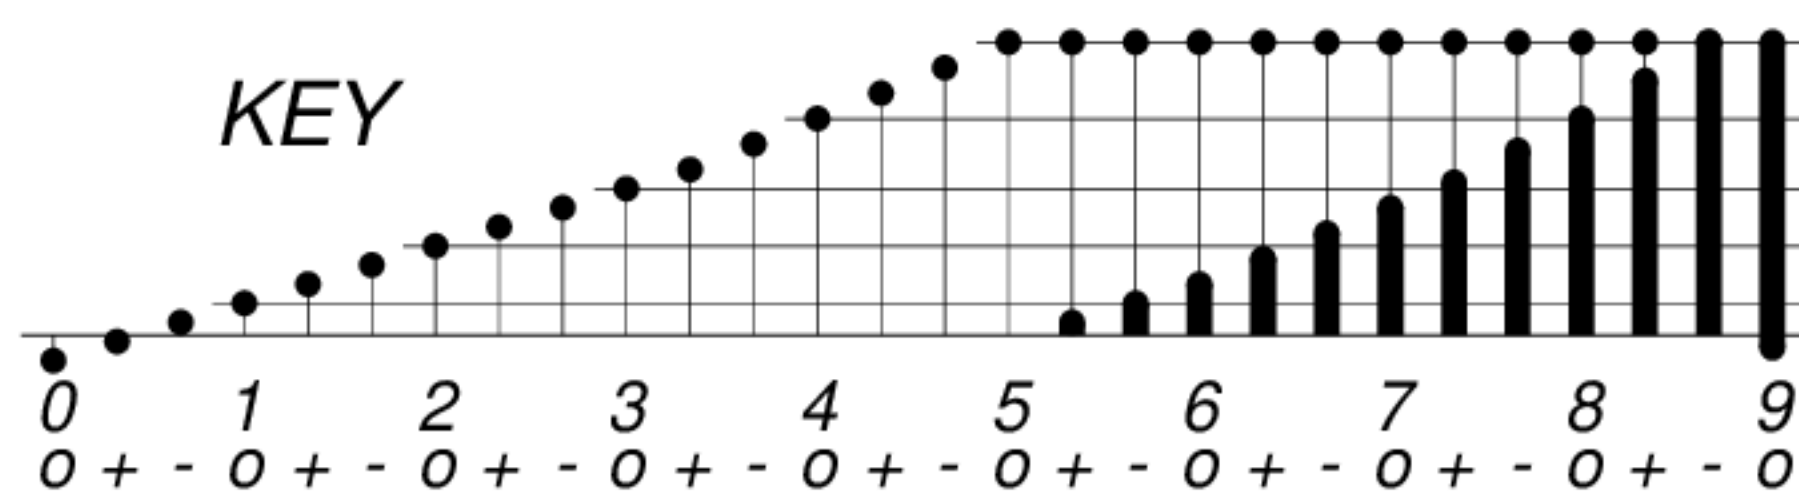

DAYS IN SOLAR ROTATION INTERVAL

1 2 3 4 5 6 7 8 9 10 11 12 13 14 15 16 17 18 19 20 21 22 23 24 25 26 27

ROT.-
NO.

1955

KEY

▲ = sudden
commencement

GFZ German Research Centre for Geosciences
**PLANETARY MAGNETIC
 THREE-HOUR-RANGE INDICES**
Kp 1955