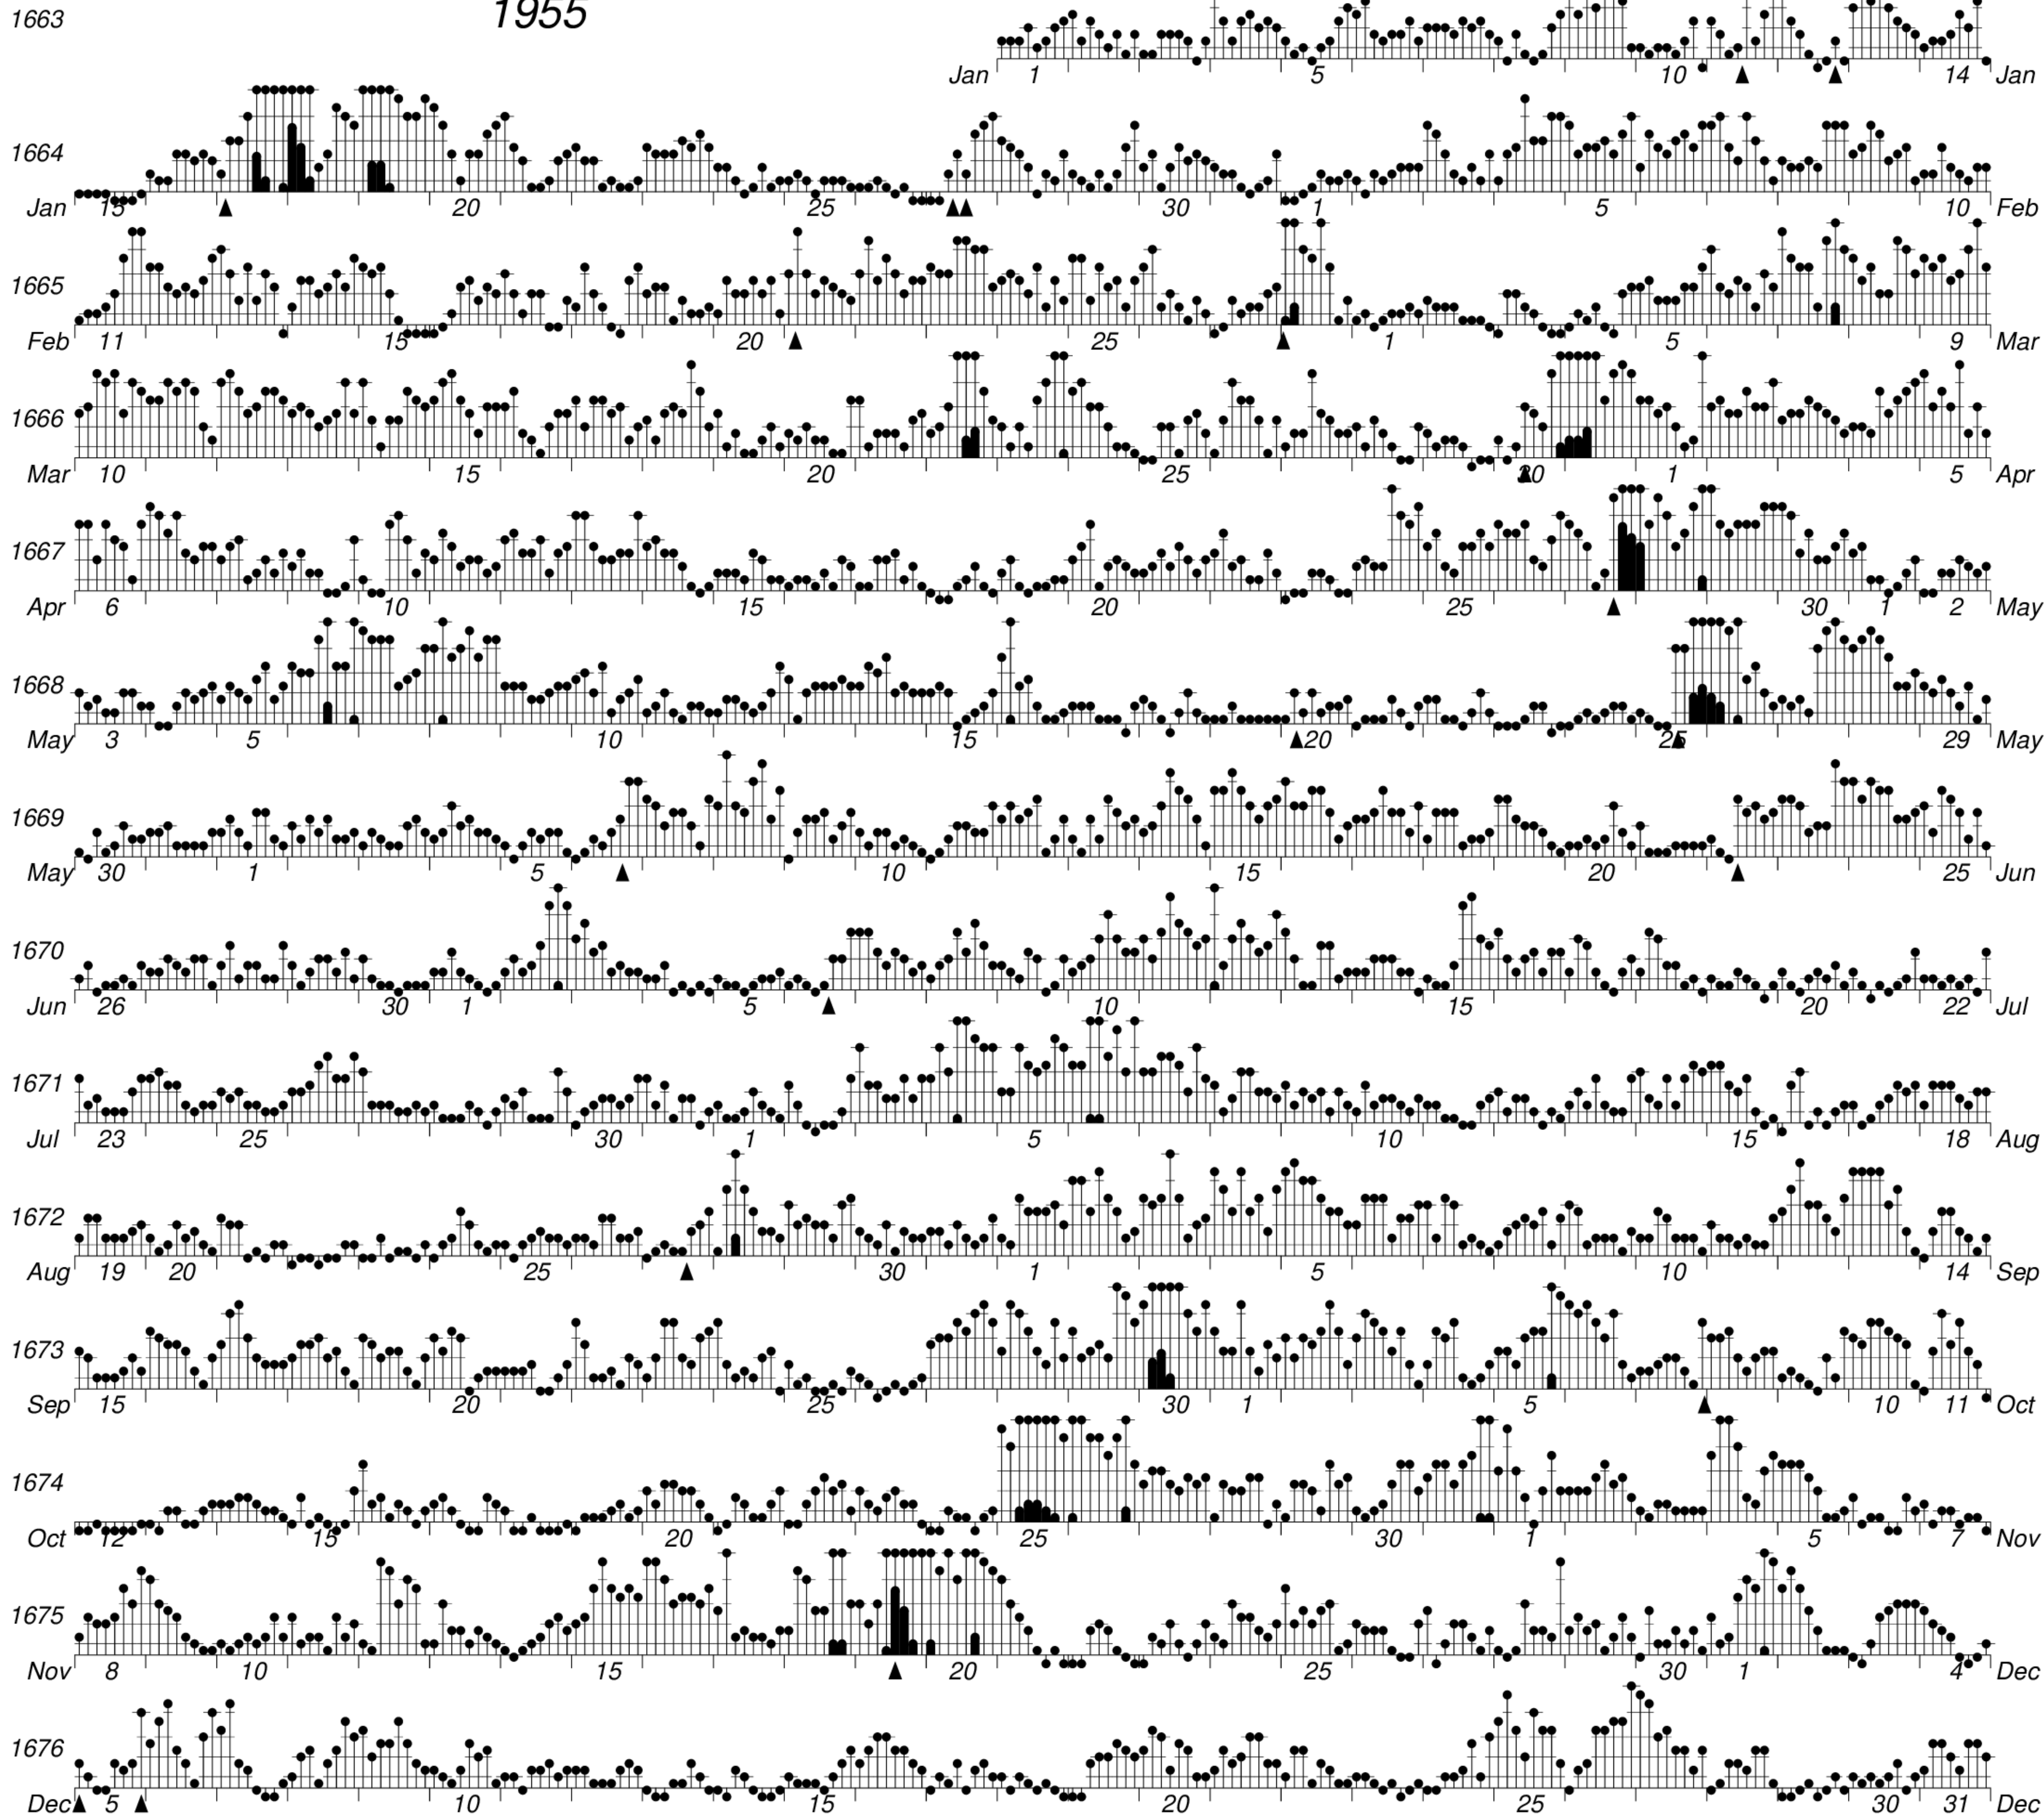

DAYS IN SOLAR ROTATION INTERVAL

1 2 3 4 5 6 7 8 9 10 11 12 13 14 15 16 17 18 19 20 21 22 23 24 25 26 27

ROT.-
NO.

1955

KEY

▲ = sudden
commencement

GFZ German Research Centre for Geosciences
**PLANETARY MAGNETIC
 THREE-HOUR-RANGE INDICES**
Kp 1955