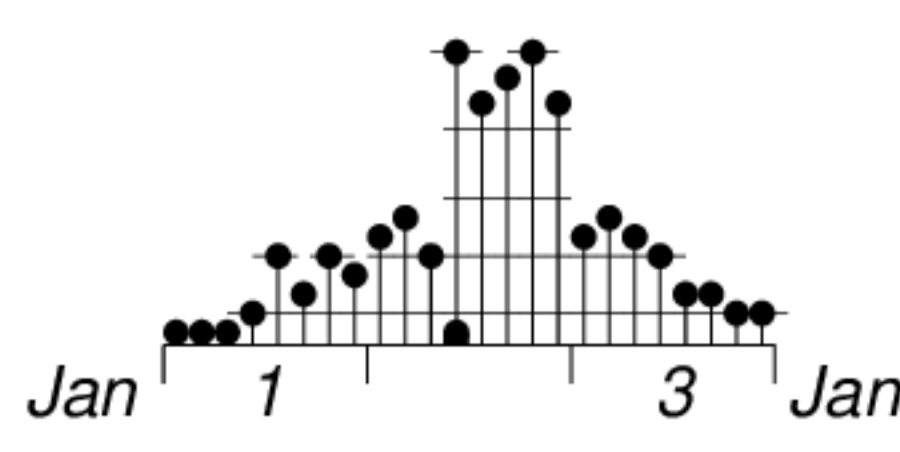

DAYS IN SOLAR ROTATION INTERVAL

1 2 3 4 5 6 7 8 9 10 11 12 13 14 15 16 17 18 19 20 21 22 23 24 25 26 27

ROT.-NO.

2109

1988

KEY

▲ = sudden commencement

GFZ German Research Centre for Geosciences
**PLANETARY MAGNETIC
 THREE-HOUR-RANGE INDICES**
Kp 1988