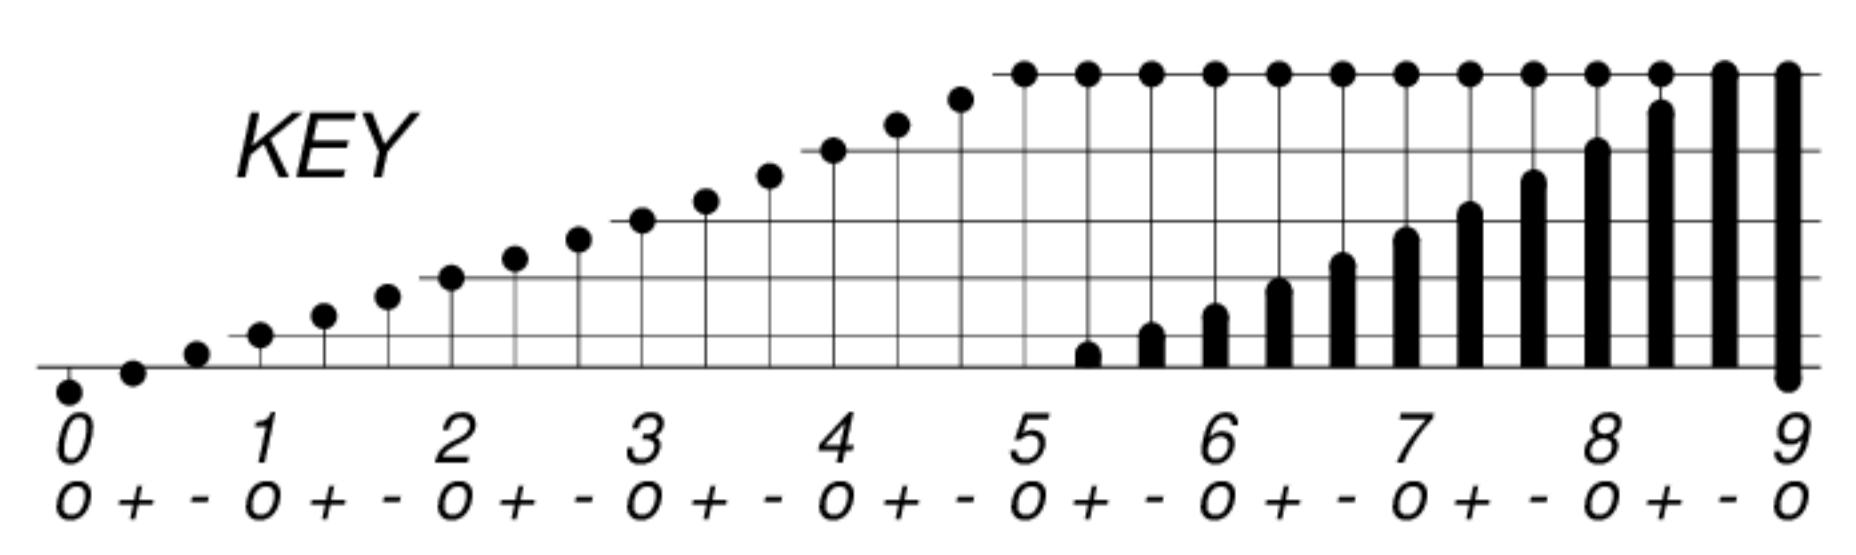

DAYS IN SOLAR ROTATION INTERVAL

1 2 3 4 5 6 7 8 9 10 11 12 13 14 15 16 17 18 19 20 21 22 23 24 25 26 27

ROT.-NO.

2109

1988

KEY

▲ = sudden commencement

GFZ German Research Centre for Geosciences
**PLANETARY MAGNETIC
 THREE-HOUR-RANGE INDICES**
Kp 1988