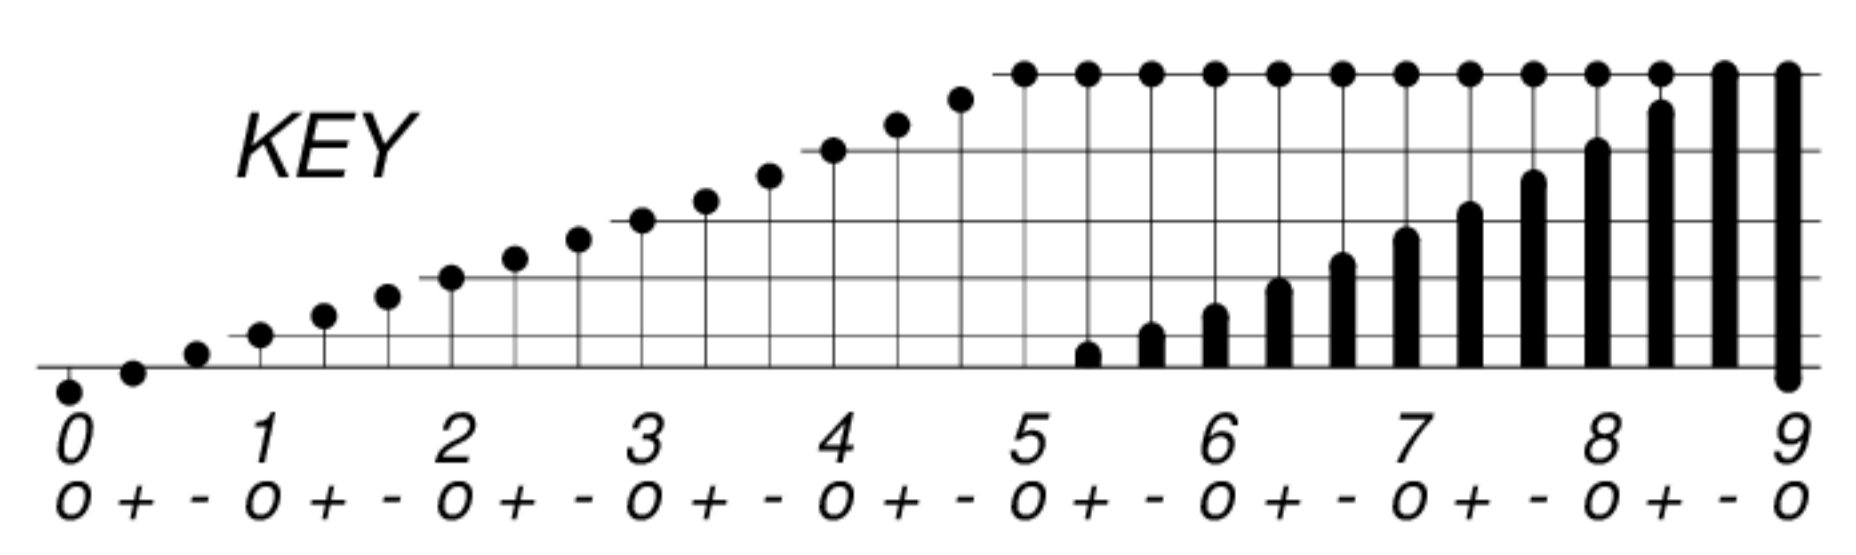

DAYS IN SOLAR ROTATION INTERVAL

1 2 3 4 5 6 7 8 9 10 11 12 13 14 15 16 17 18 19 20 21 22 23 24 25 26 27

ROT.-
NO.

1997

KEY

▲ = sudden
commencement

GFZ German Research Centre for Geosciences
**PLANETARY MAGNETIC
THREE-HOUR-RANGE INDICES**
Kp 1997