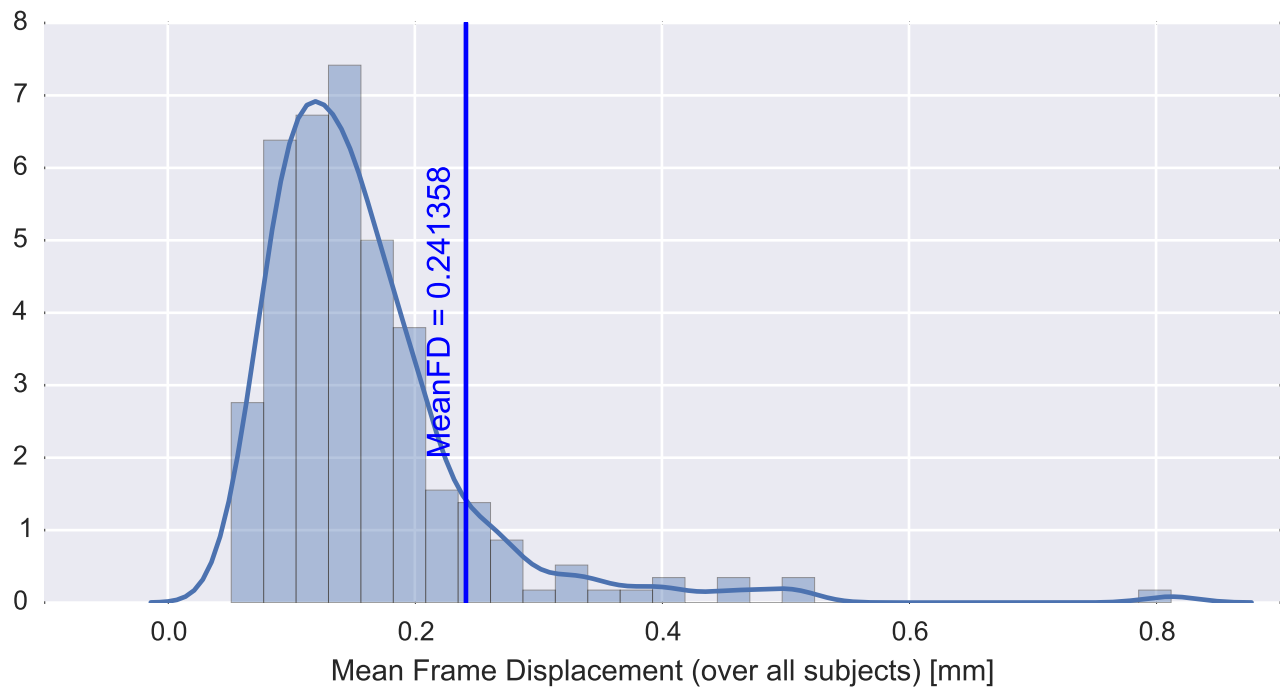

Mean EPI

Brain mask

tSNR

motion

fieldmap correction

coregistration