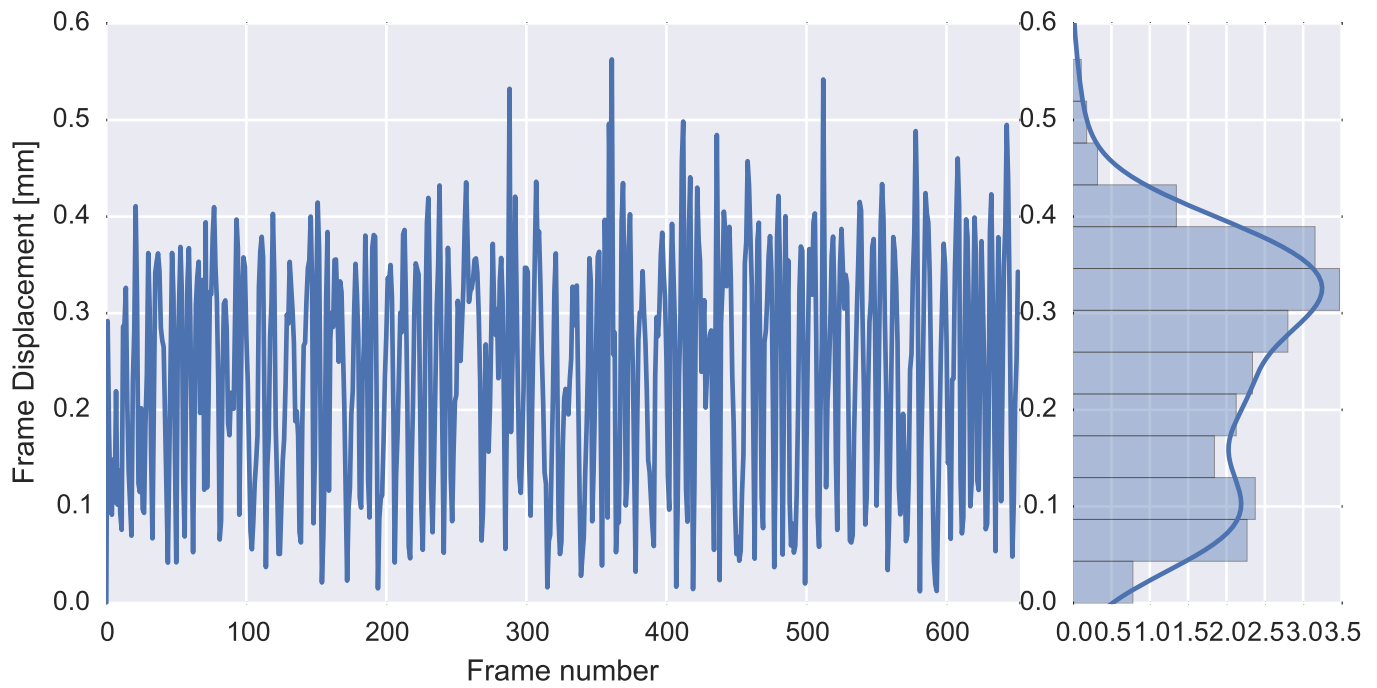

Mean EPI

Brain mask

tSNR

motion

fieldmap correction

coregistration