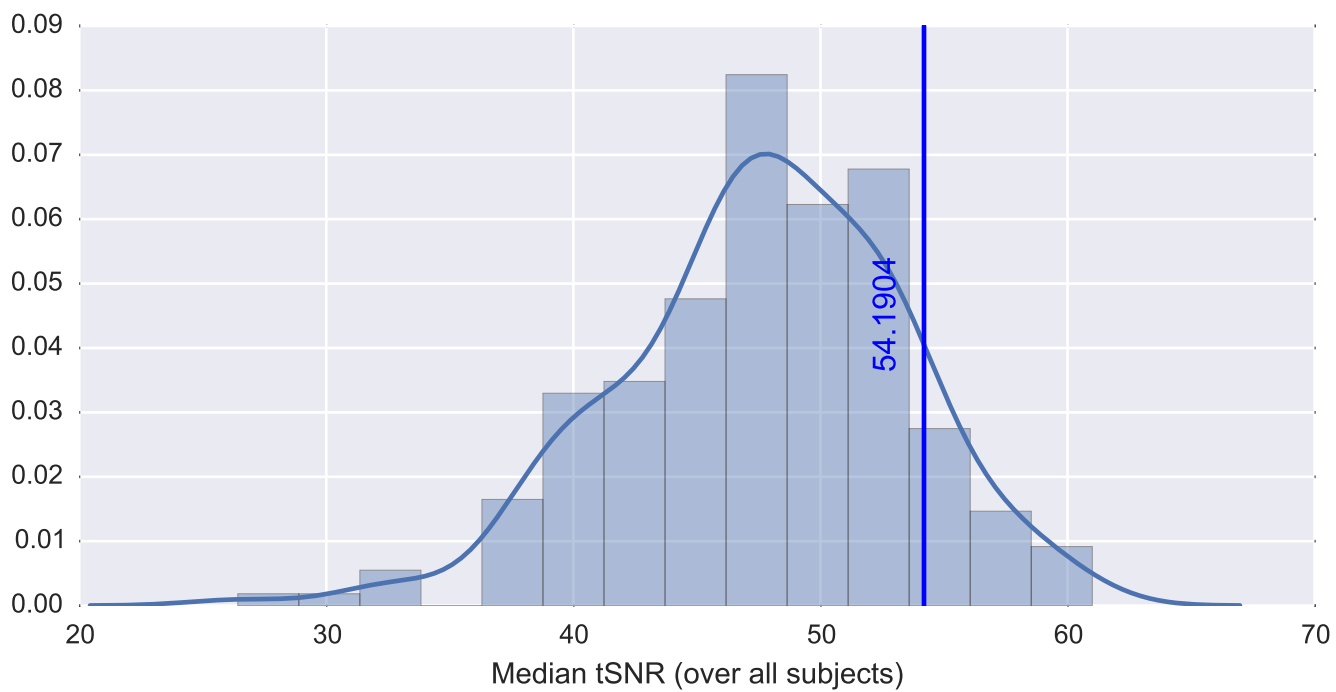

Mean EPI

Brain mask

tSNR

motion

fieldmap correction

coregistration