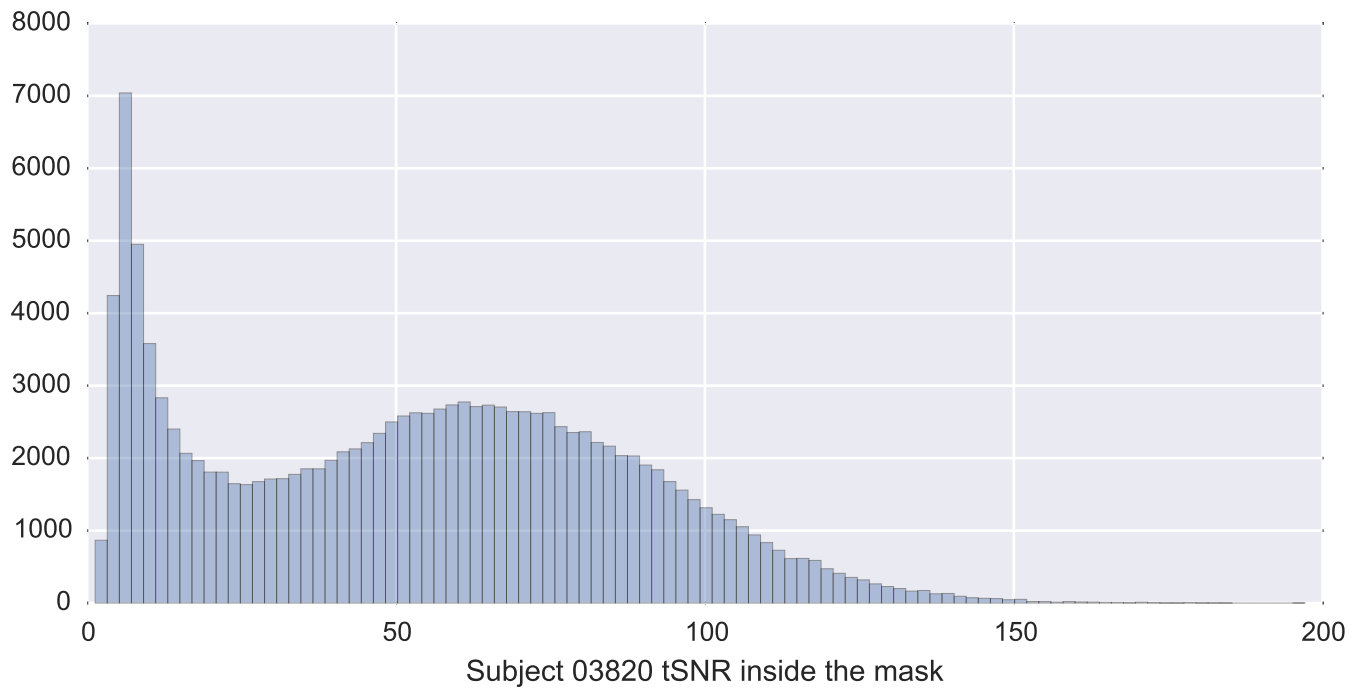

Mean EPI

Brain mask

tSNR

motion

fieldmap correction

coregistration