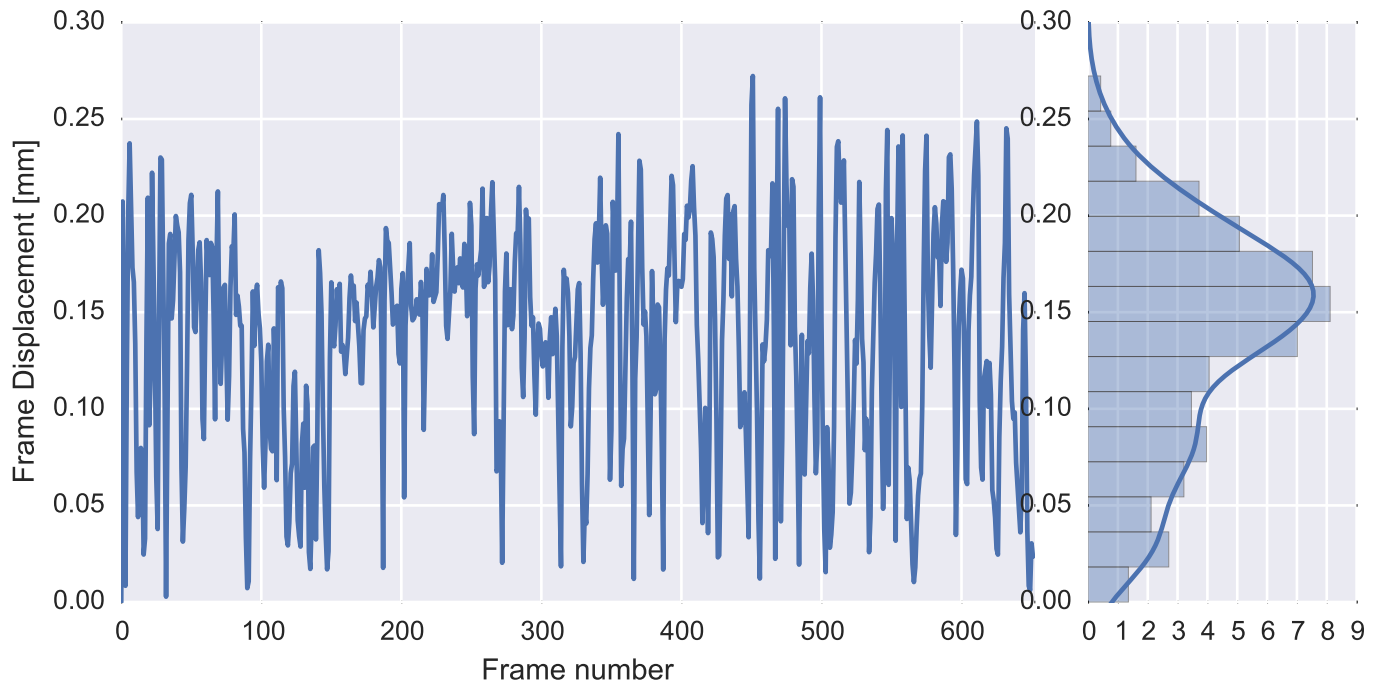

Mean EPI

Brain mask

tSNR

motion

fieldmap correction

coregistration