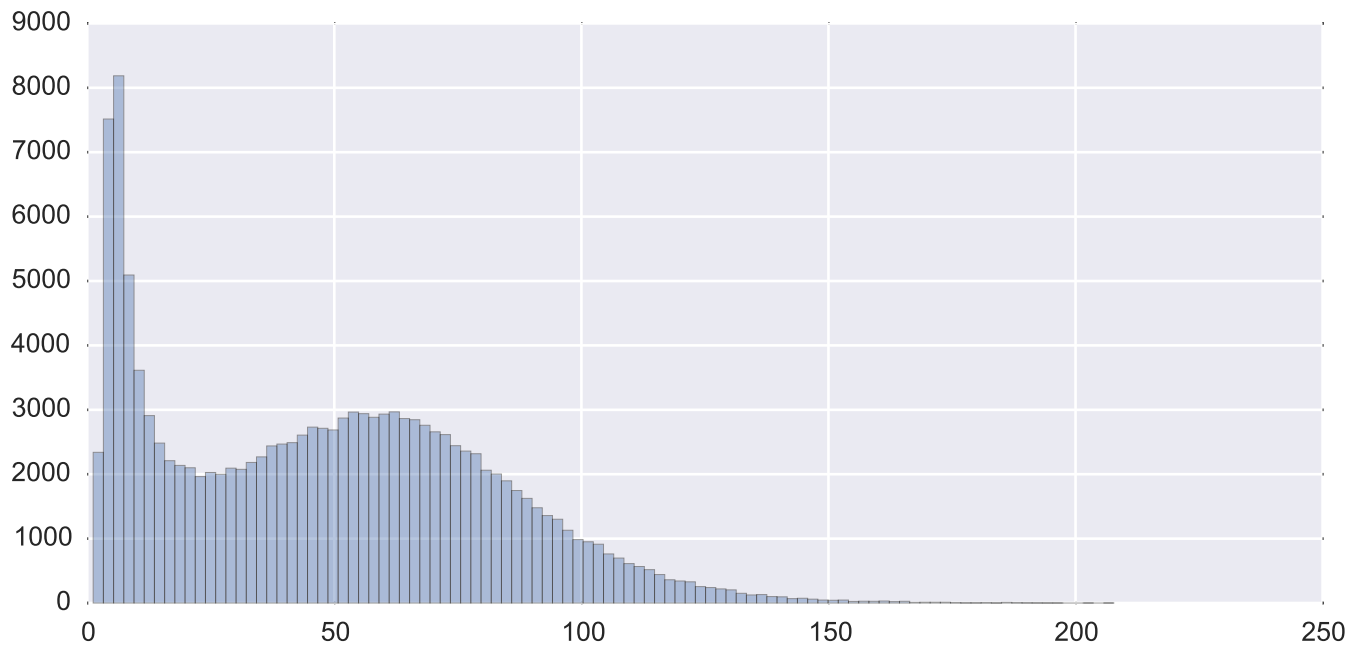

Mean EPI

Brain mask

tSNR

motion

fieldmap correction

coregistration