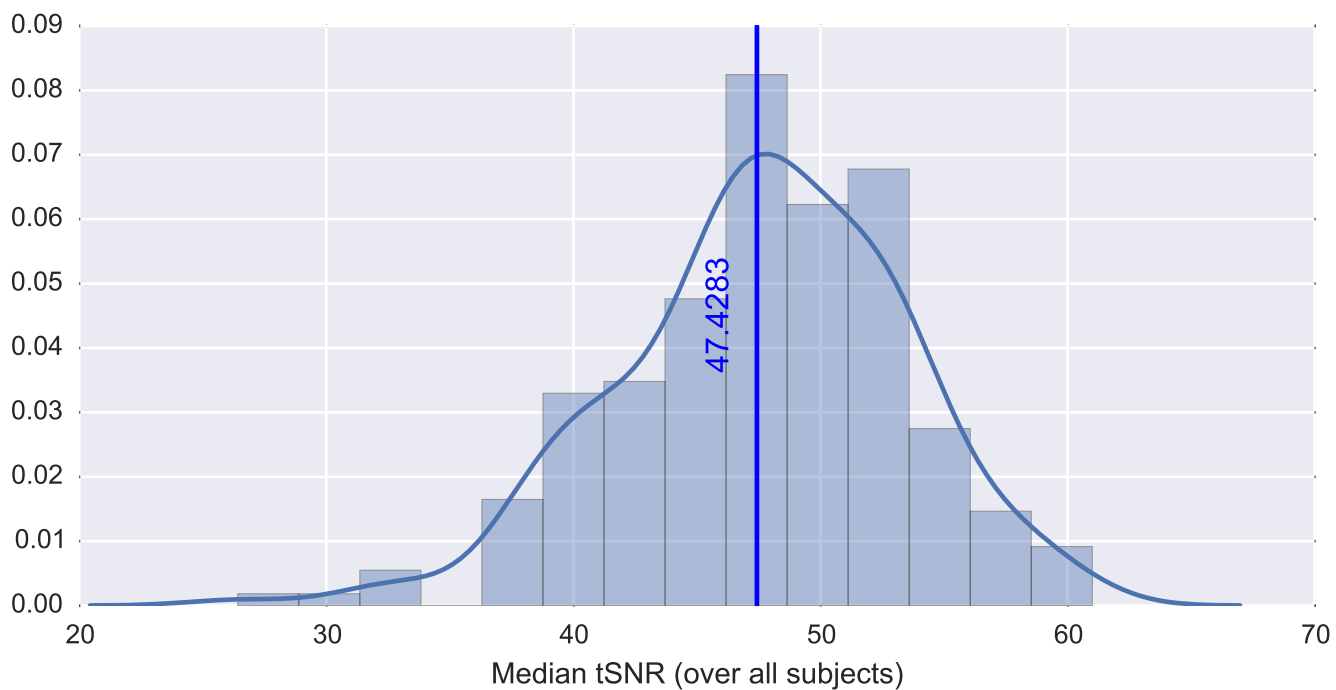

Mean EPI

Brain mask

tSNR

motion

fieldmap correction

coregistration