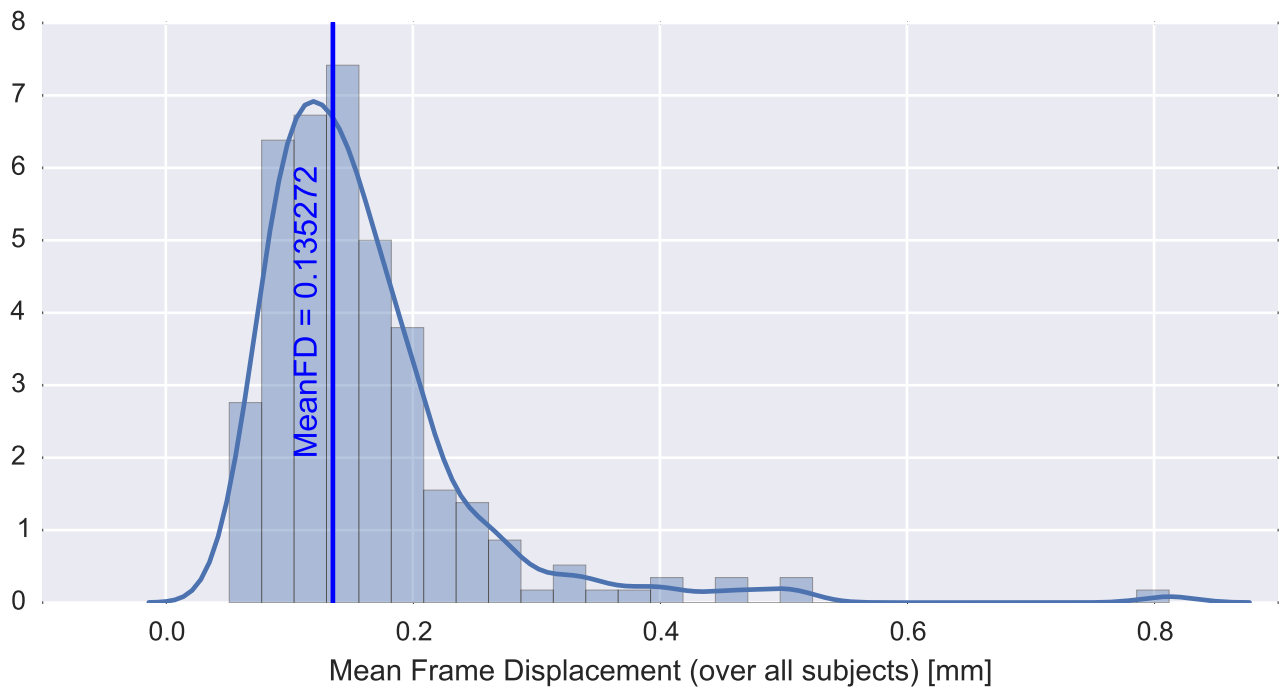

Mean EPI

Brain mask

tSNR

motion

fieldmap correction

coregistration