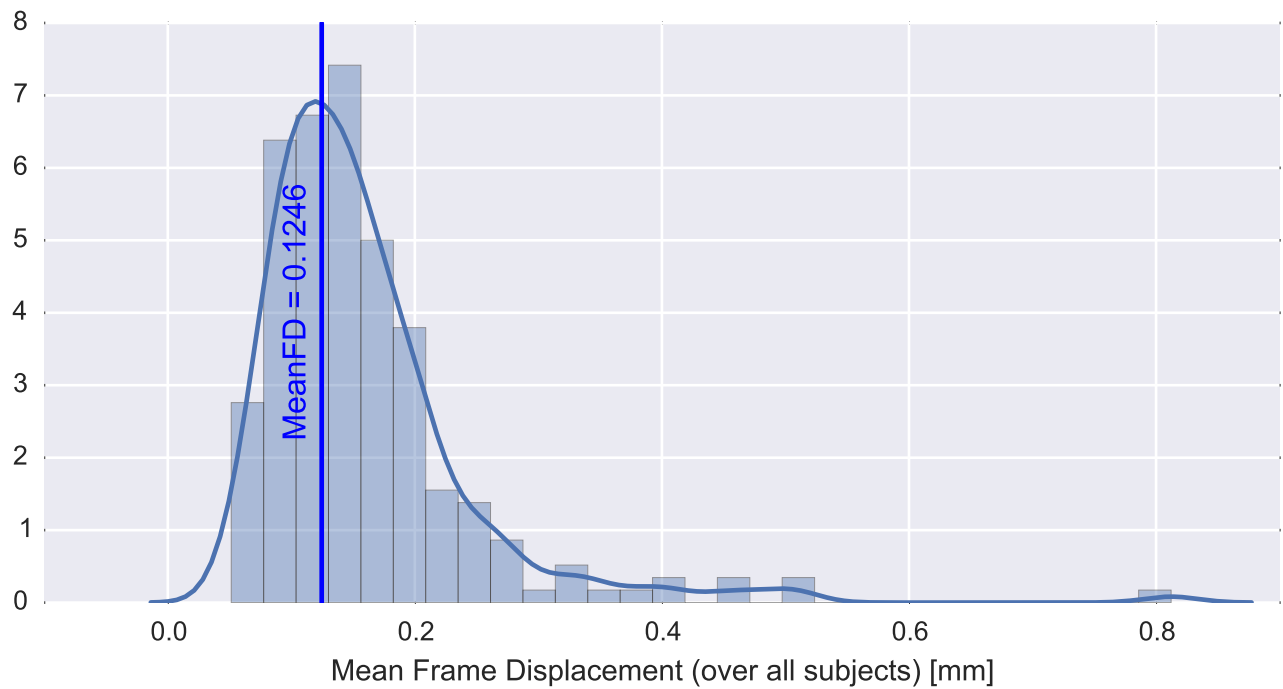

Mean EPI

Brain mask

tSNR

motion

fieldmap correction

coregistration