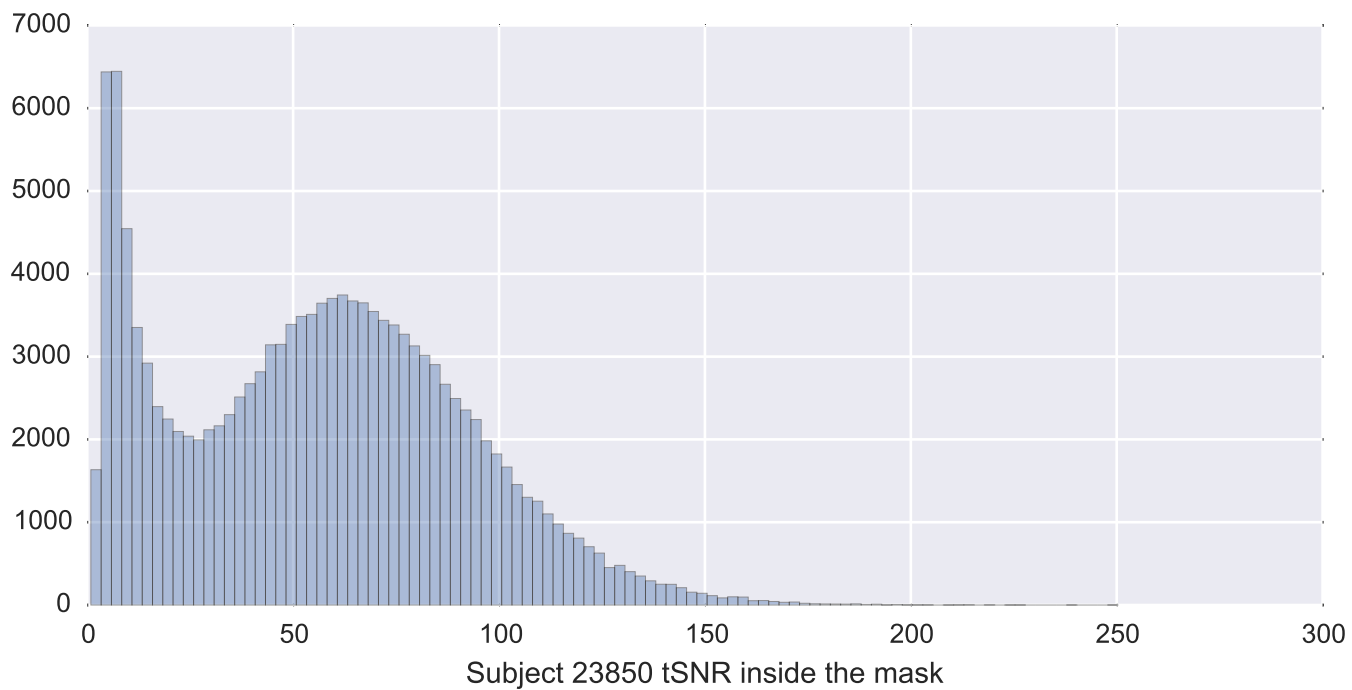

Mean EPI

Brain mask

tSNR

motion

fieldmap correction

coregistration