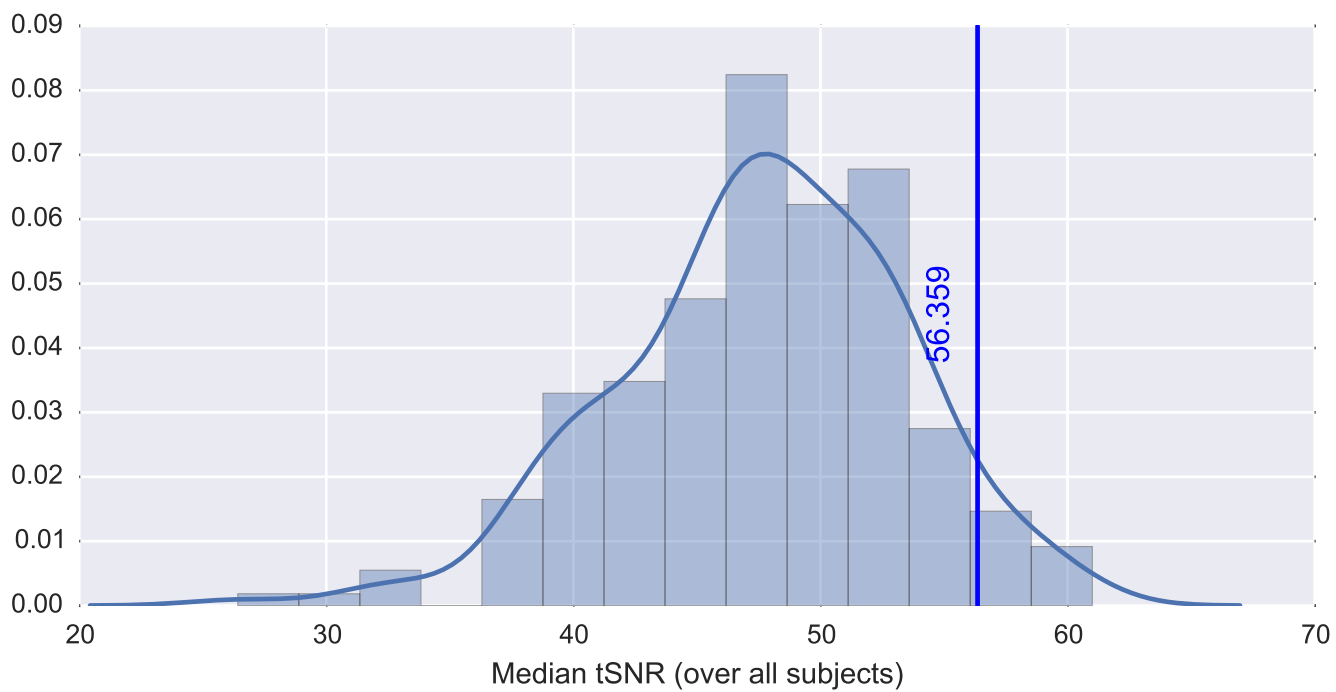

Mean EPI

Brain mask

tSNR

motion

fieldmap correction

coregistration