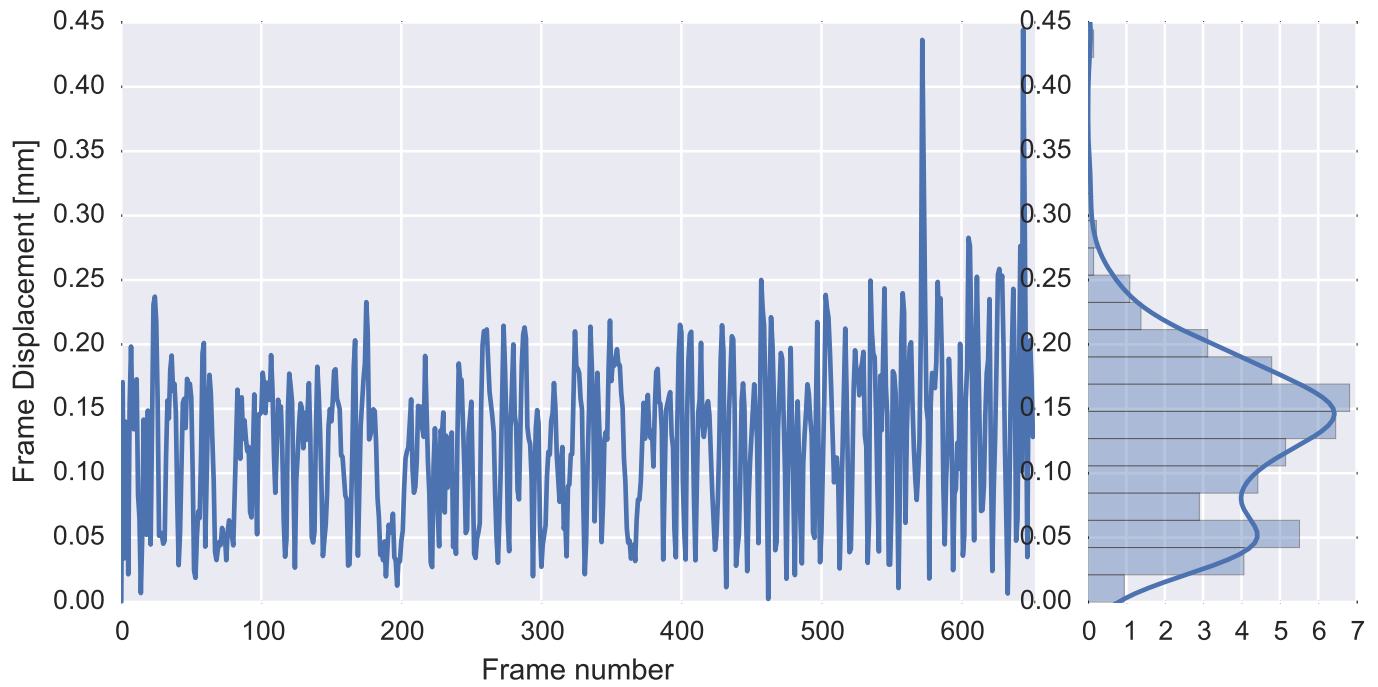

Mean EPI

Brain mask

tSNR

motion

fieldmap correction

coregistration