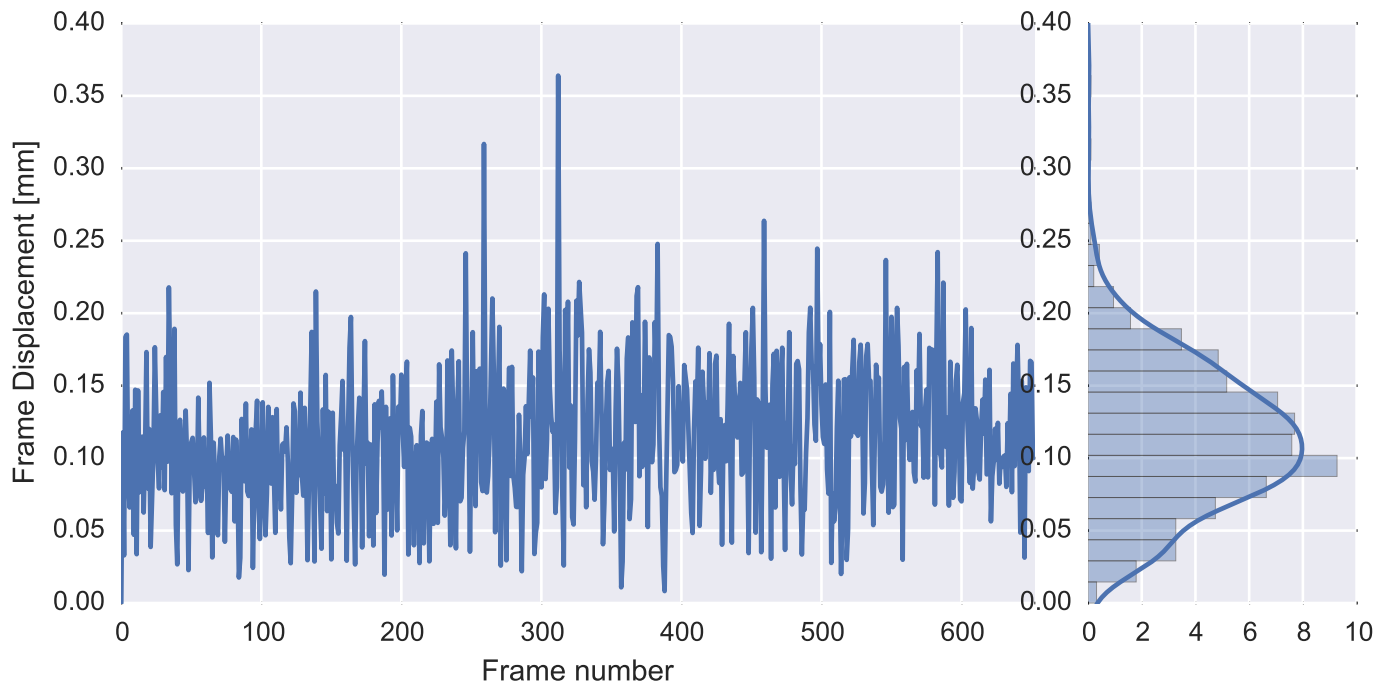

Mean EPI

Brain mask

tSNR

motion

fieldmap correction

coregistration