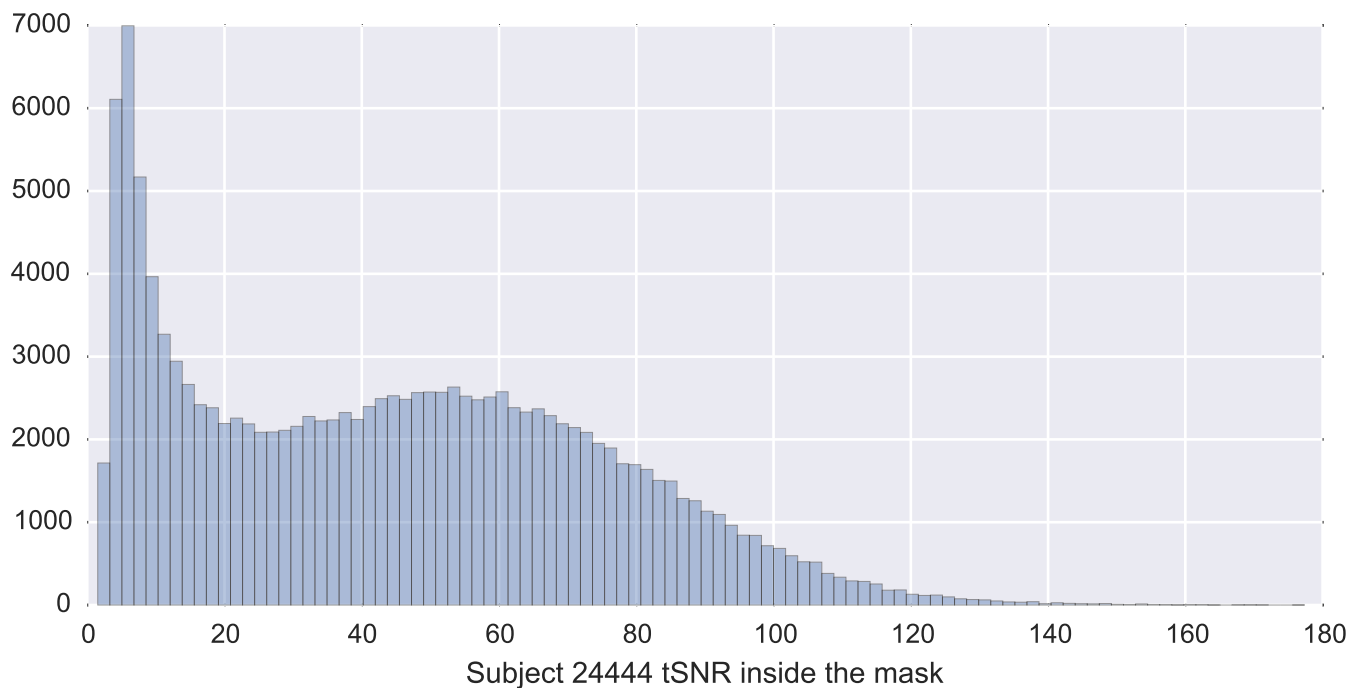

Mean EPI

Brain mask

tSNR

motion

fieldmap correction

coregistration