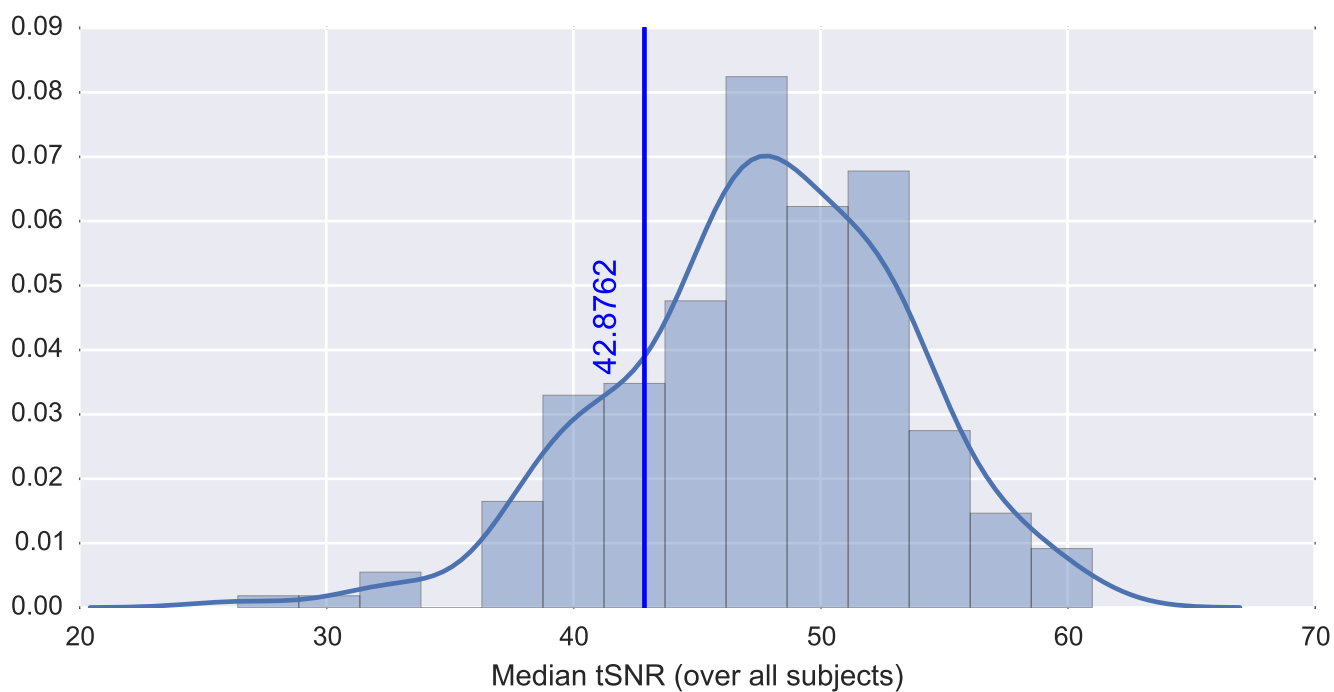

Mean EPI

Brain mask

tSNR

motion

fieldmap correction

coregistration