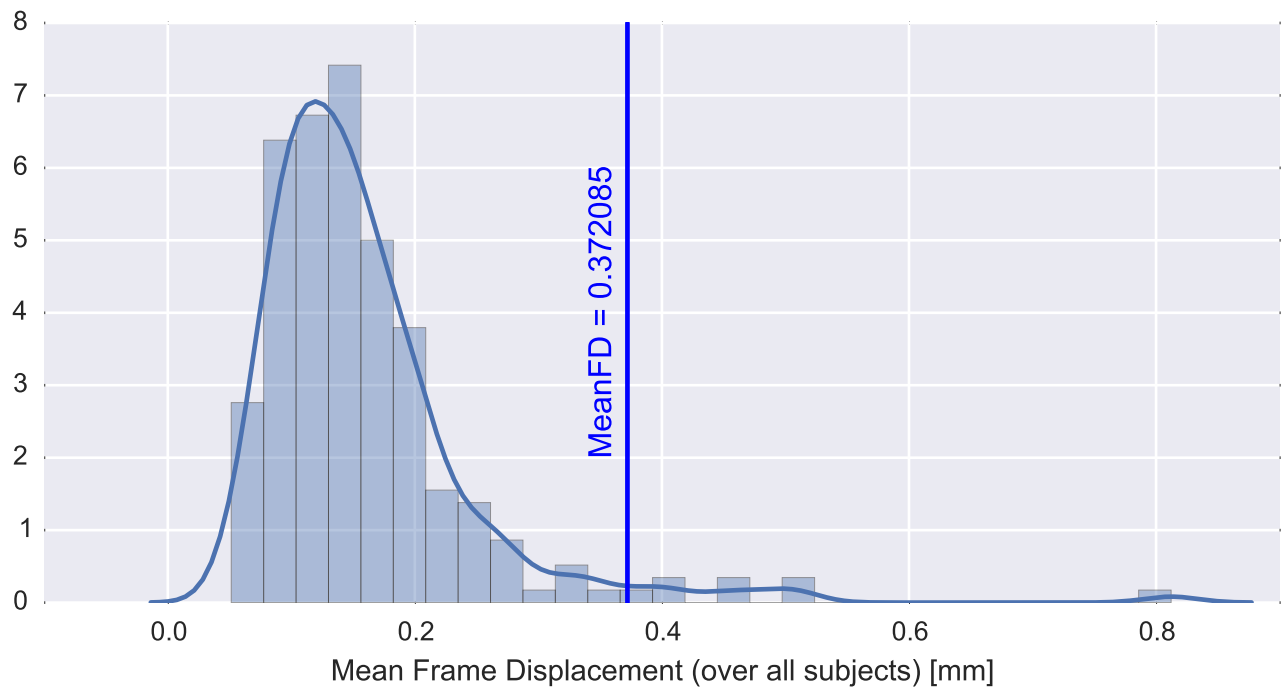

Mean EPI

Brain mask

tSNR

motion

fieldmap correction

coregistration