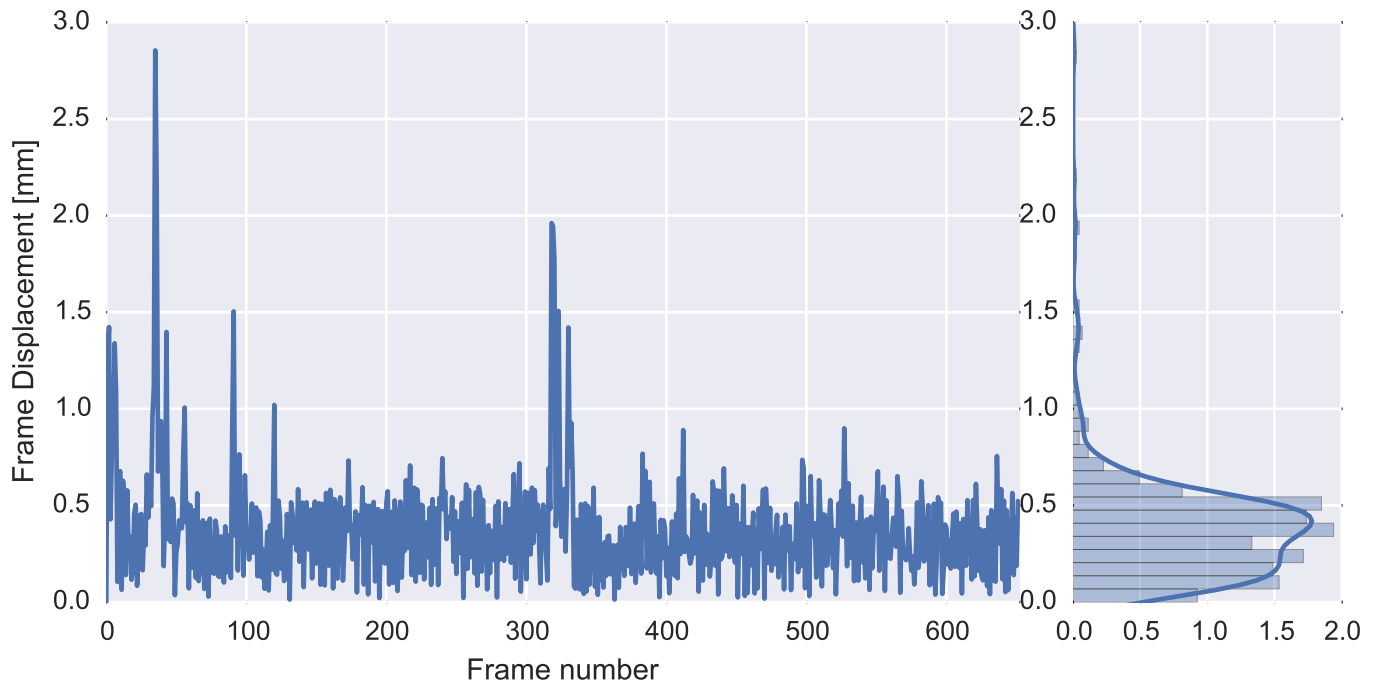

Mean EPI

Brain mask

tSNR

motion

fieldmap correction

coregistration