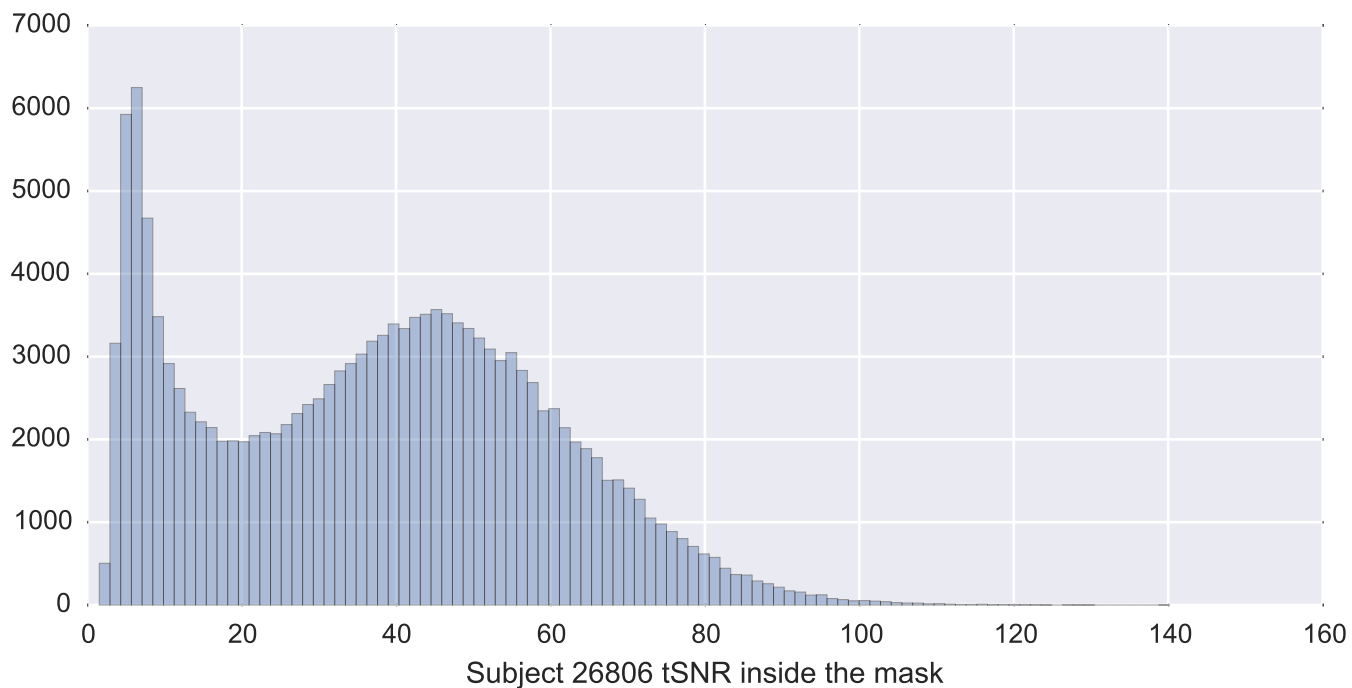

Mean EPI

Brain mask

tSNR

motion

fieldmap correction

coregistration