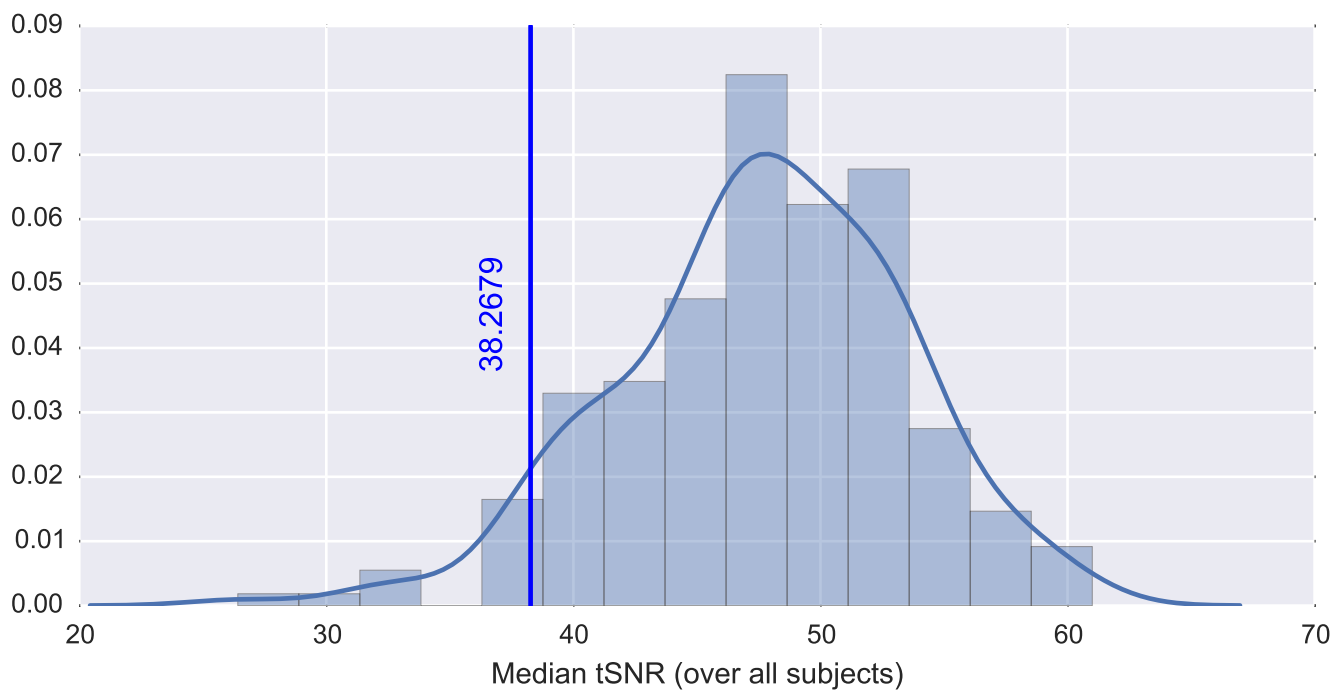

Mean EPI

Brain mask

tSNR

motion

fieldmap correction

coregistration