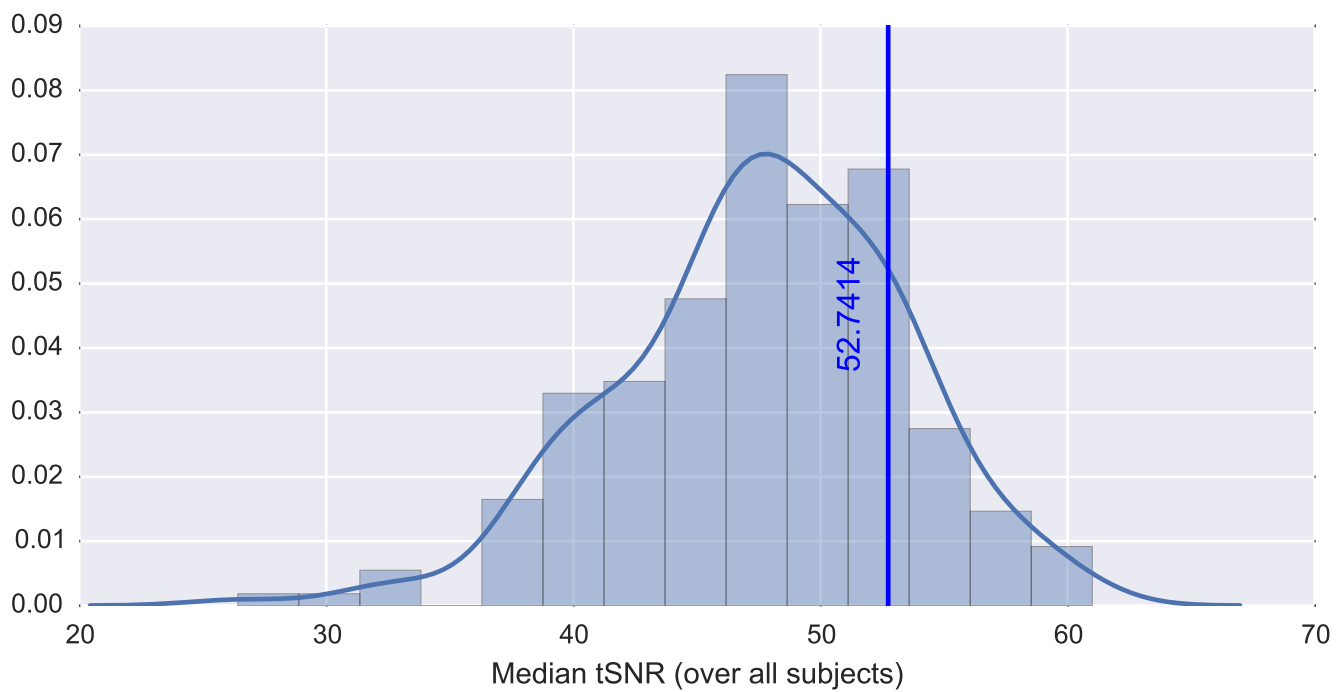

Brain mask

tSNR

motion

fieldmap correction

coregistration