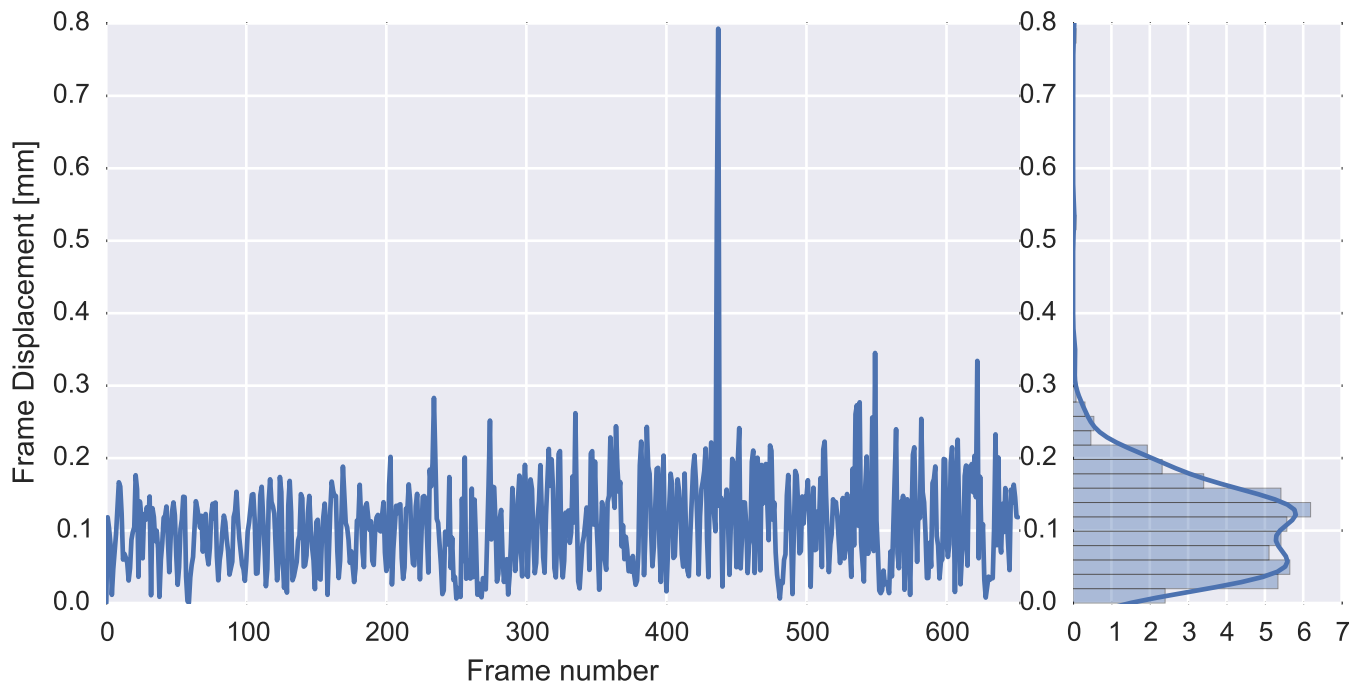

Brain mask

tSNR

motion

fieldmap correction

coregistration