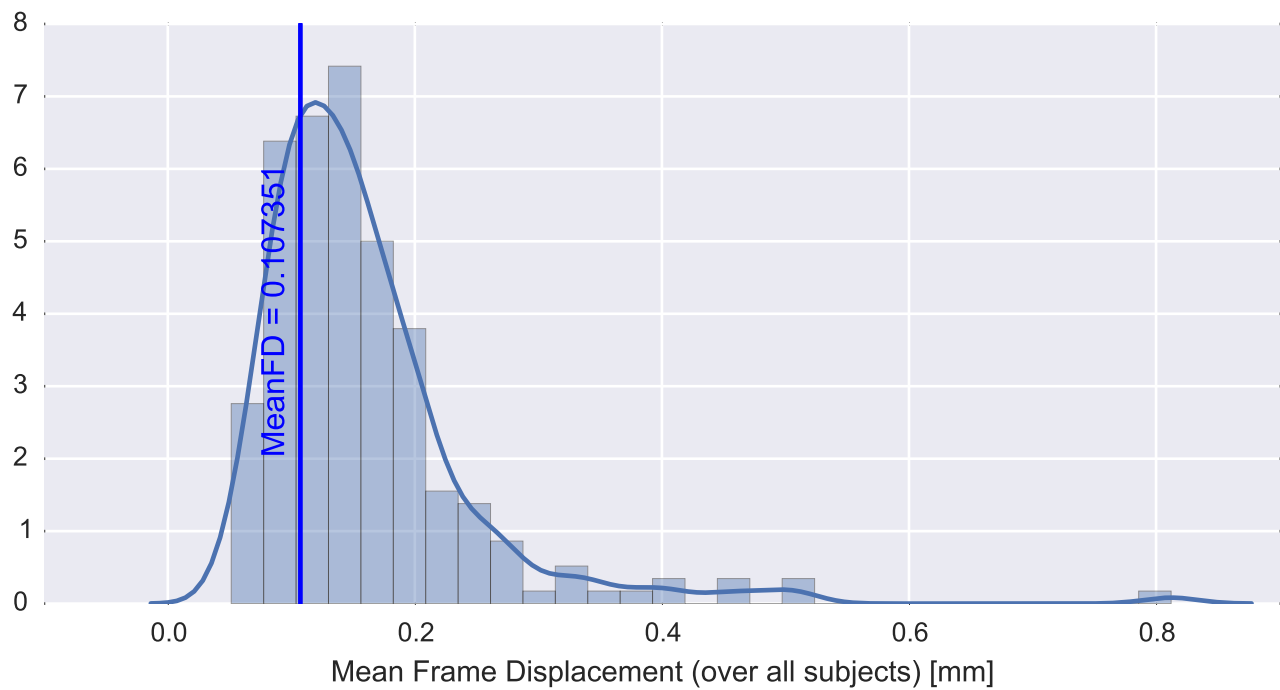

Brain mask

tSNR

motion

fieldmap correction

coregistration