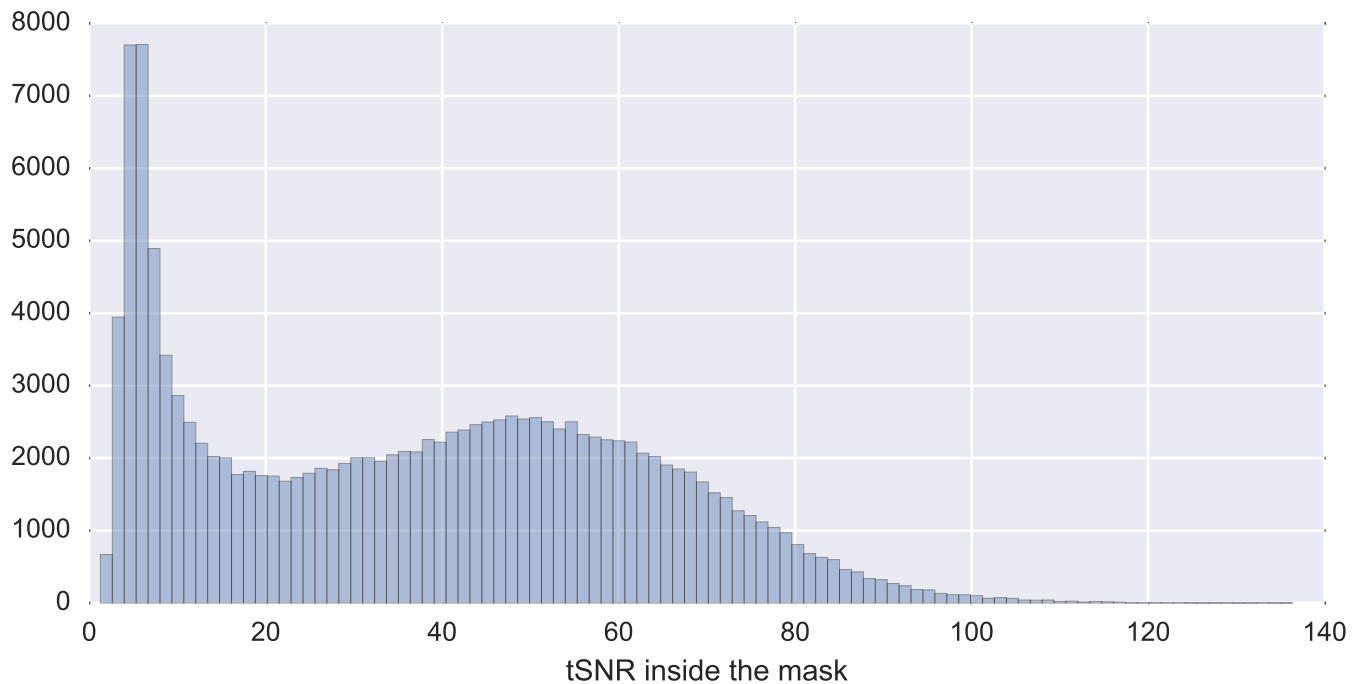

Mean EPI

Brain mask

tSNR

motion

fieldmap correction

coregistration