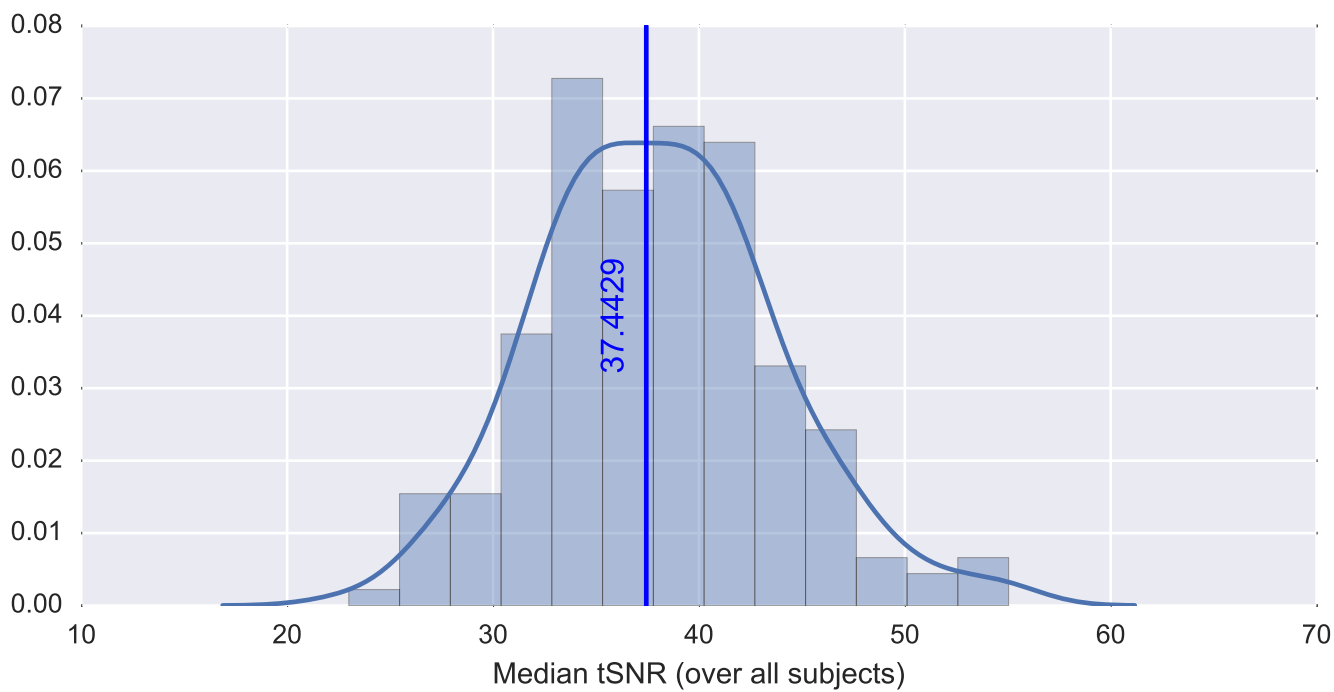

Mean EPI

Brain mask

tSNR

motion

fieldmap correction

coregistration