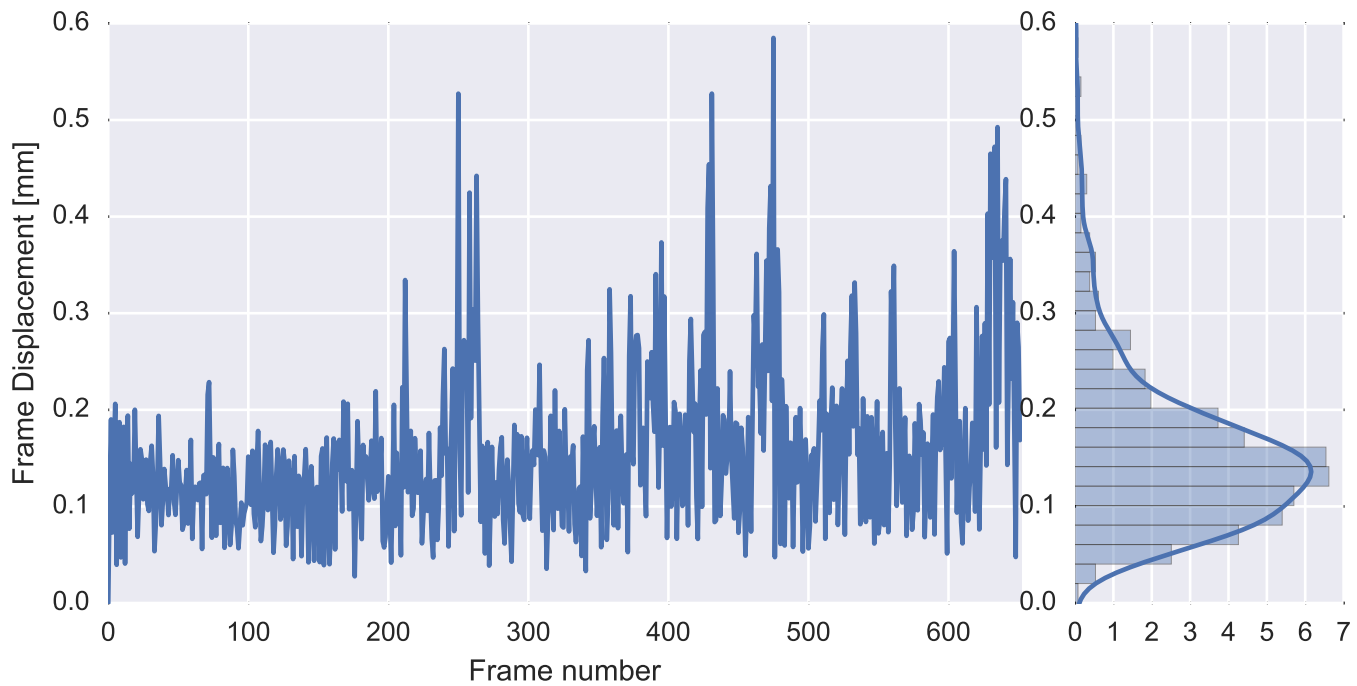

Mean EPI

Brain mask

tSNR

motion

fieldmap correction

coregistration