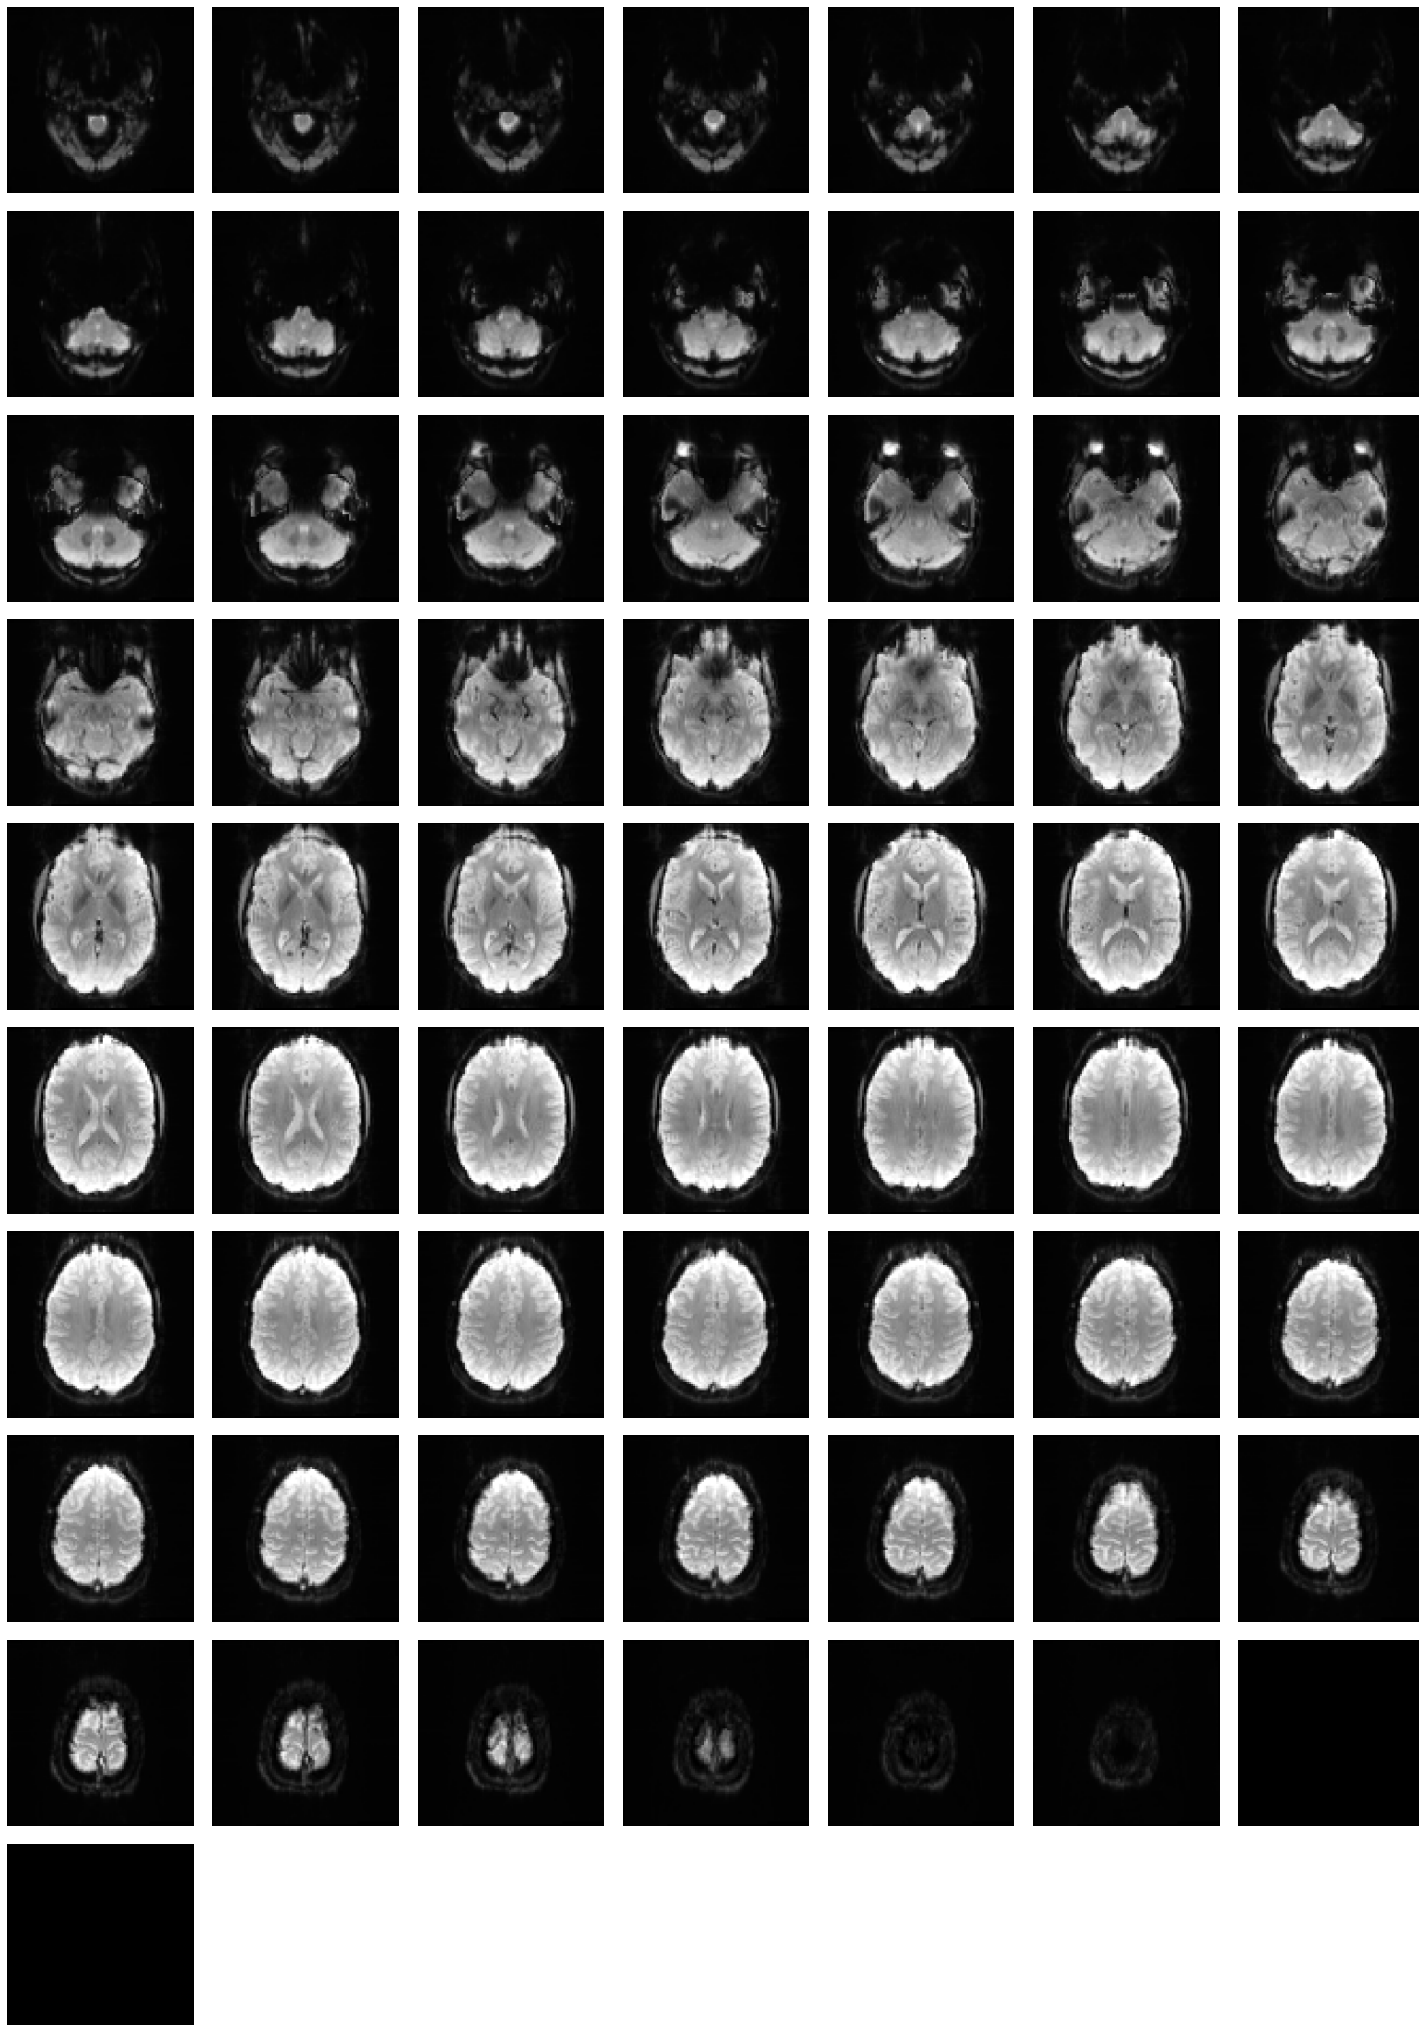

Mean EPI

Brain mask

tSNR

motion

fieldmap correction

coregistration