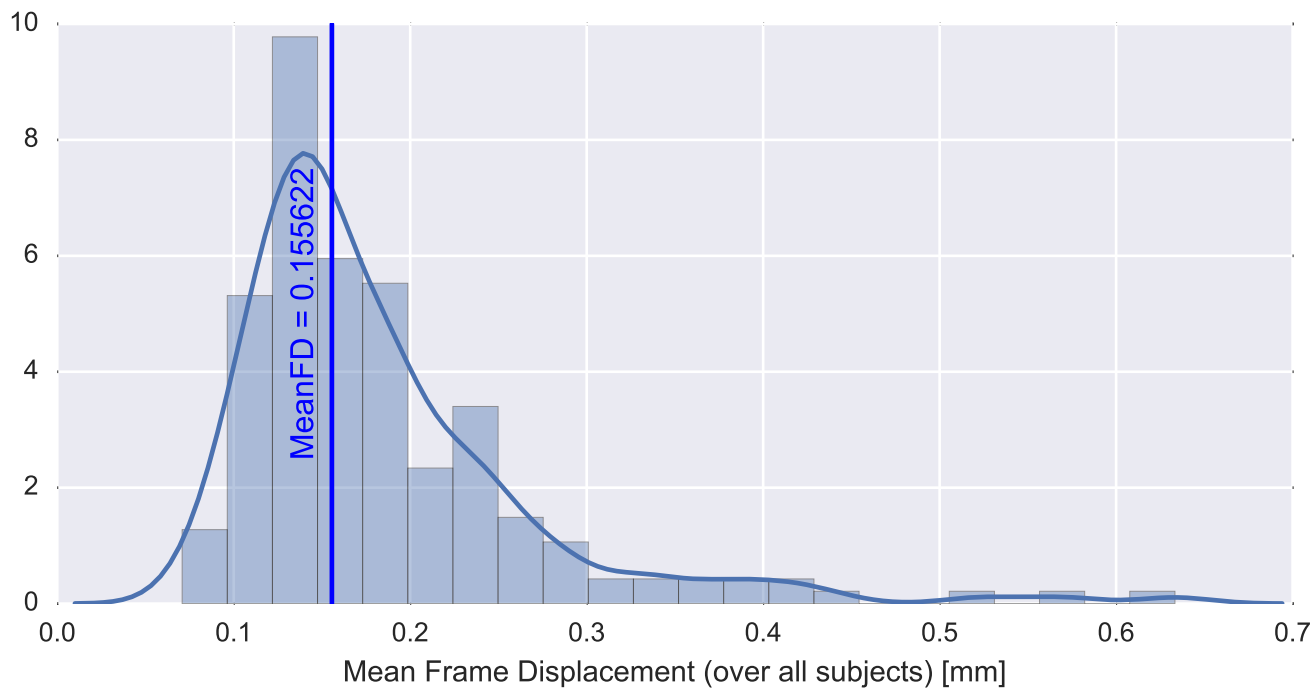

Mean EPI

Brain mask

tSNR

motion

fieldmap correction

coregistration