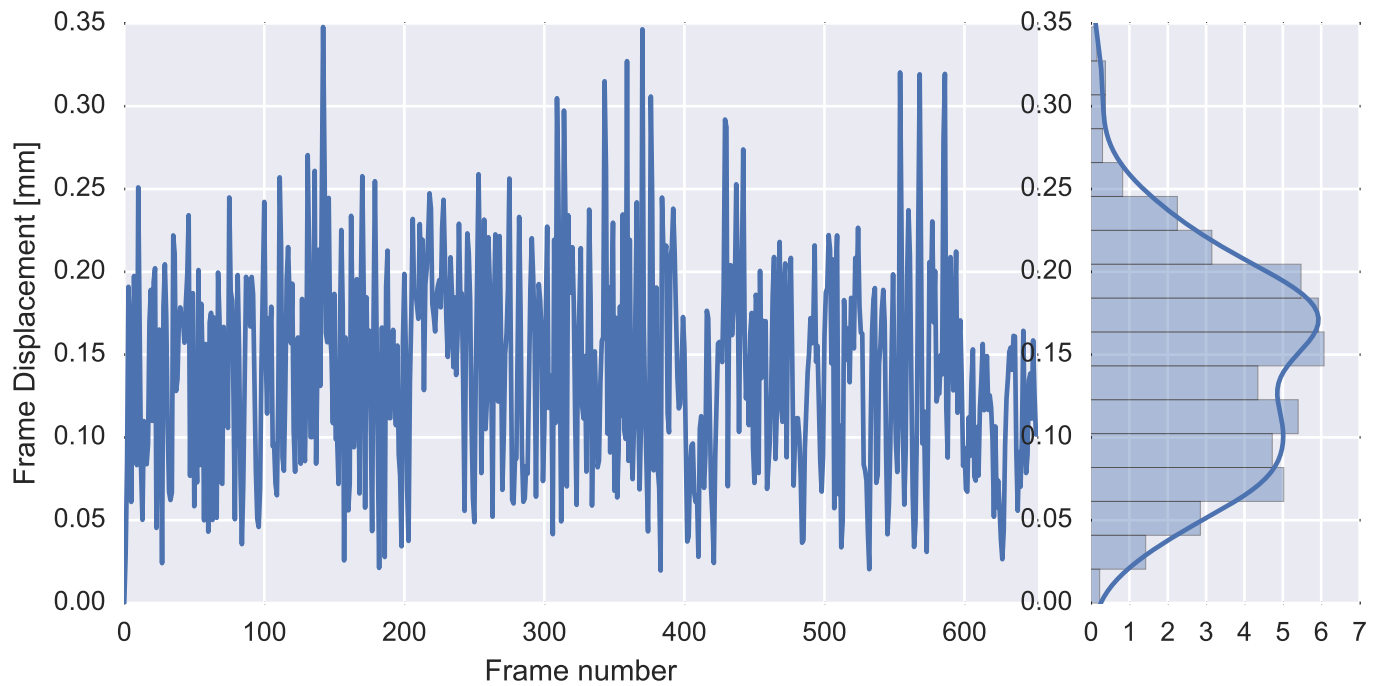

Mean EPI

Brain mask

tSNR

motion

fieldmap correction

coregistration