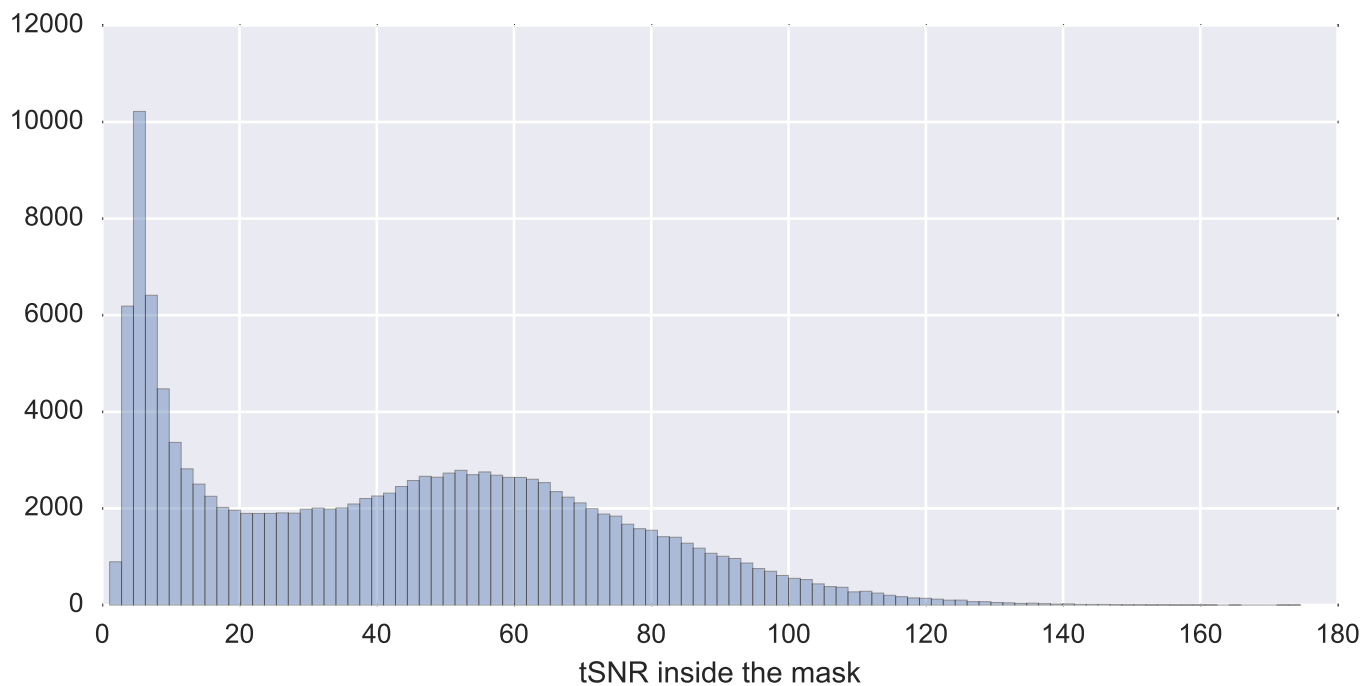

Mean EPI

Brain mask

tSNR

motion

fieldmap correction

coregistration