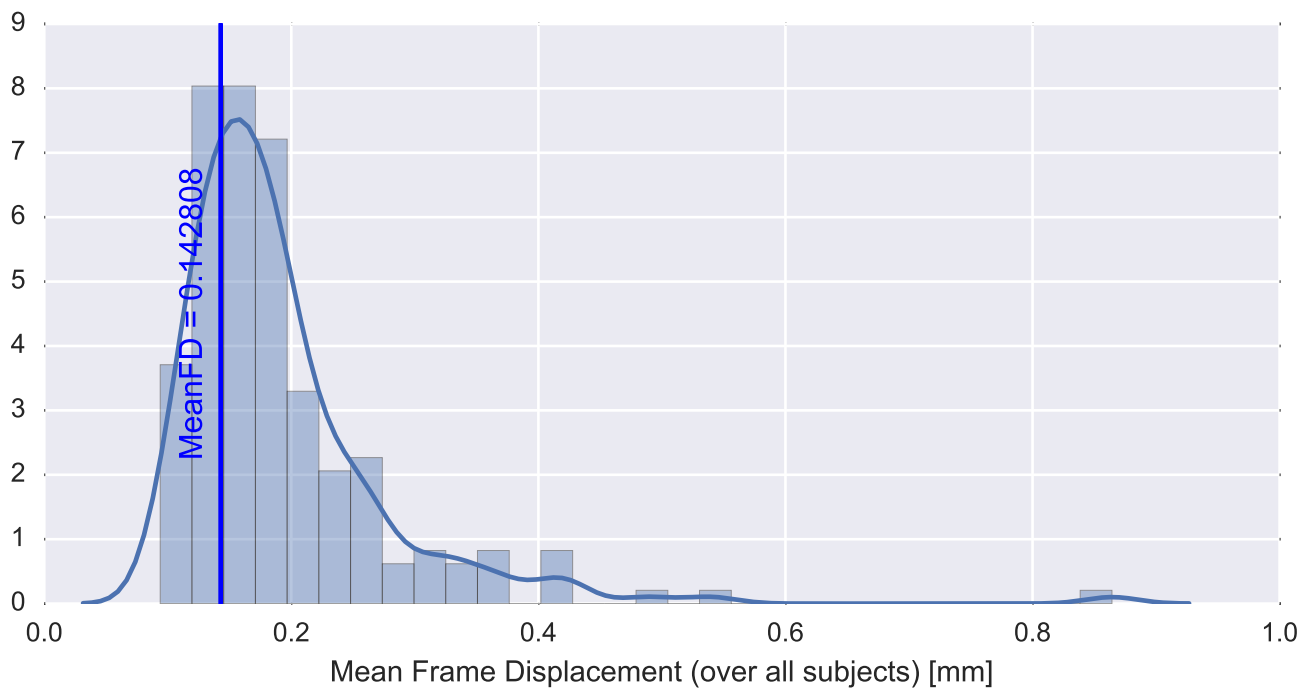

Mean EPI

Brain mask

tSNR

motion

fieldmap correction

coregistration