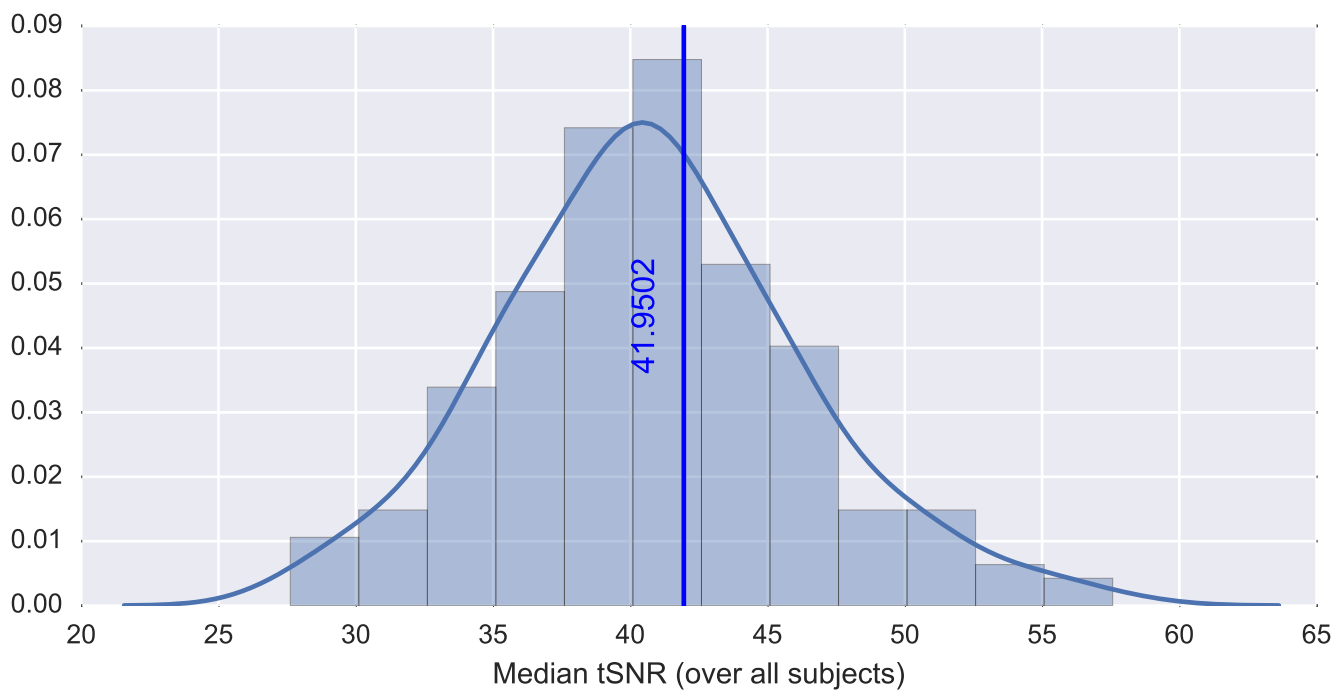

Mean EPI

Brain mask

tSNR

motion

fieldmap correction

coregistration