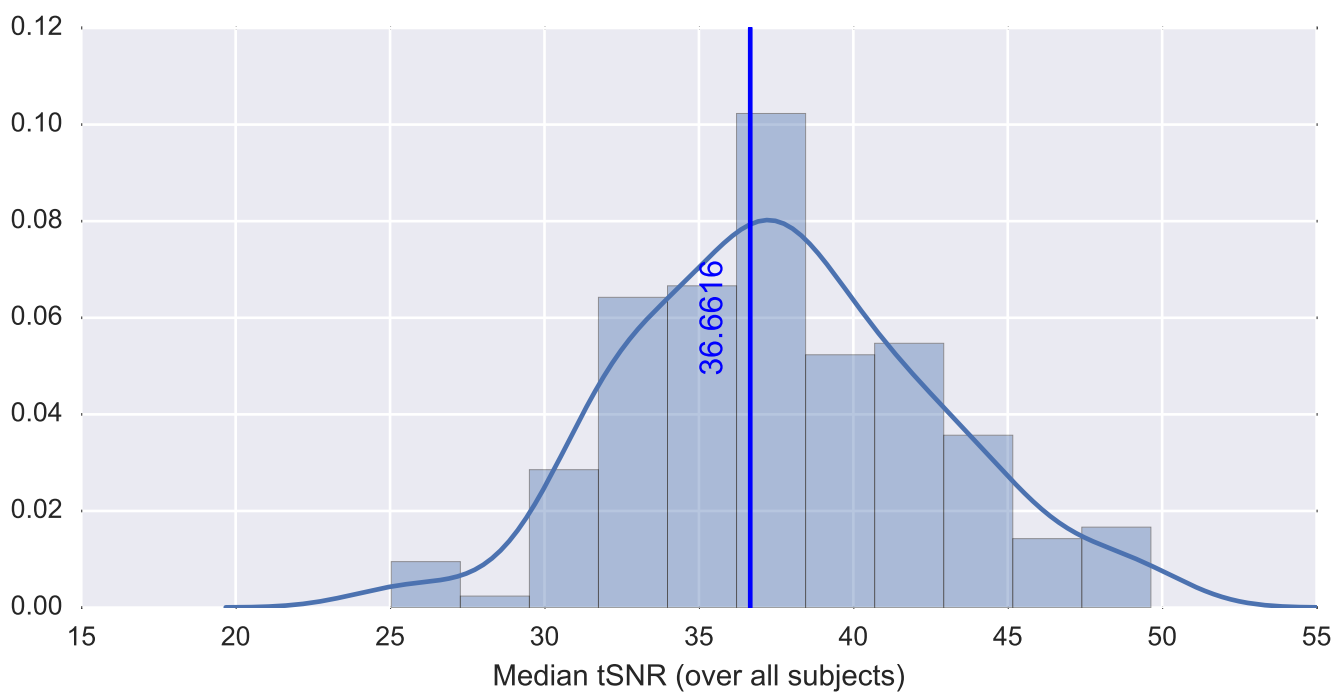

Mean EPI

Brain mask

tSNR

motion

fieldmap correction

coregistration