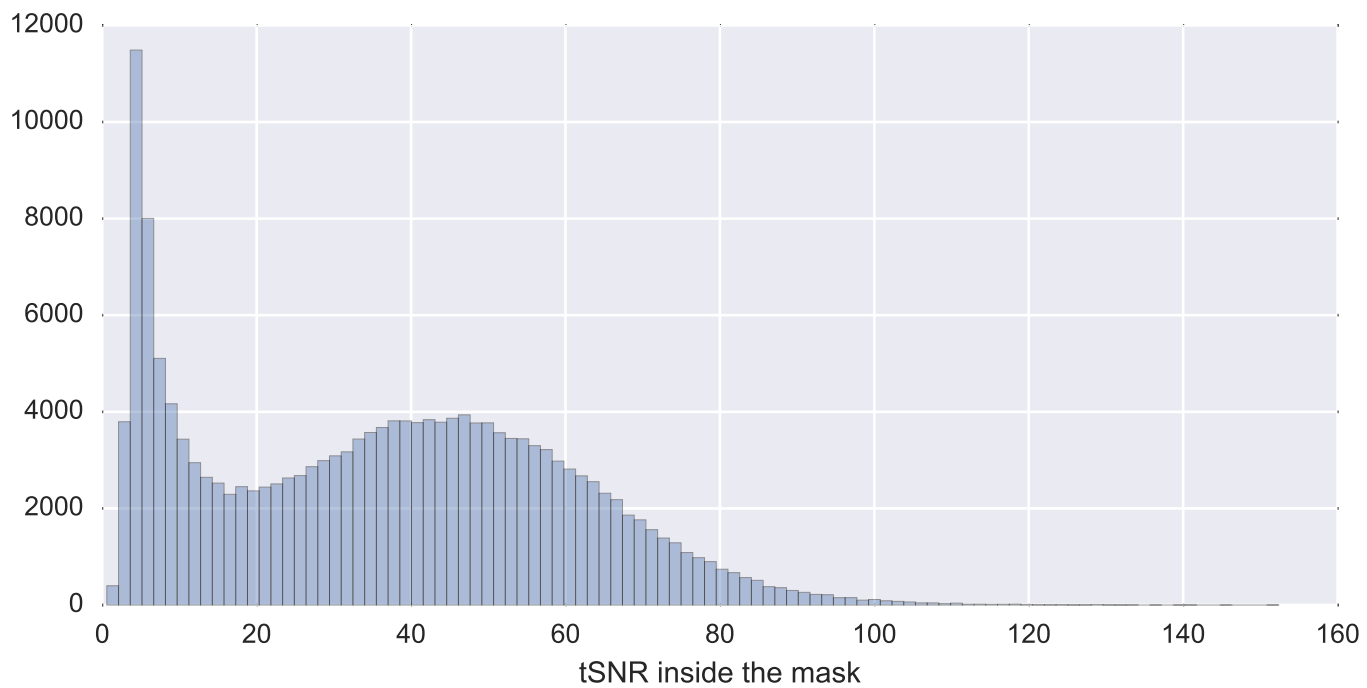

Mean EPI

Brain mask

tSNR

motion

fieldmap correction

coregistration