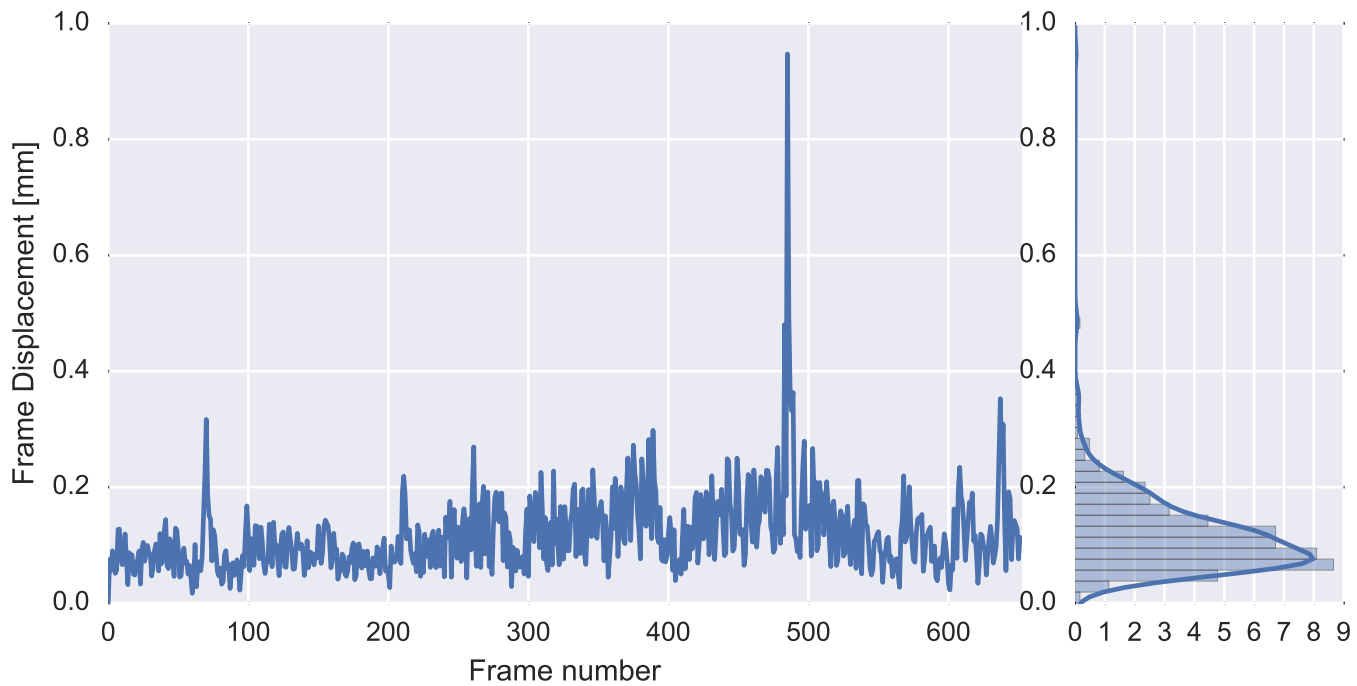

Mean EPI

Brain mask

tSNR

motion

fieldmap correction

coregistration