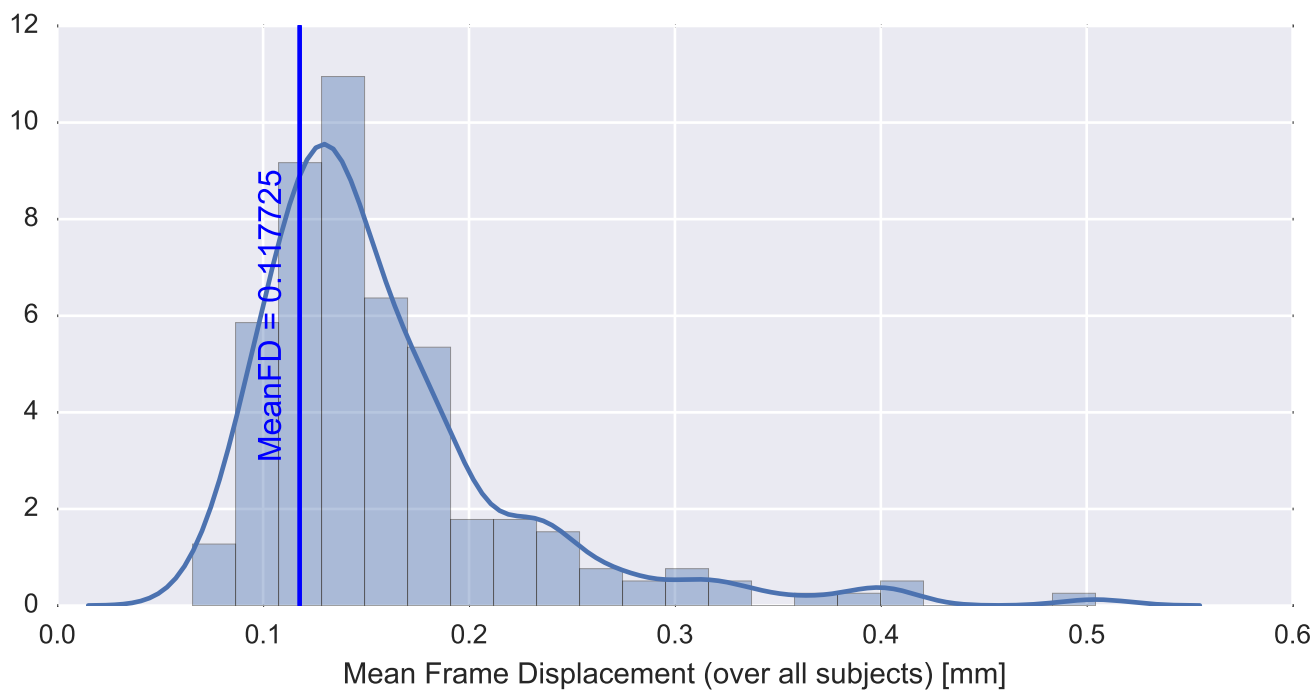

Mean EPI

Brain mask

tSNR

motion

fieldmap correction

coregistration