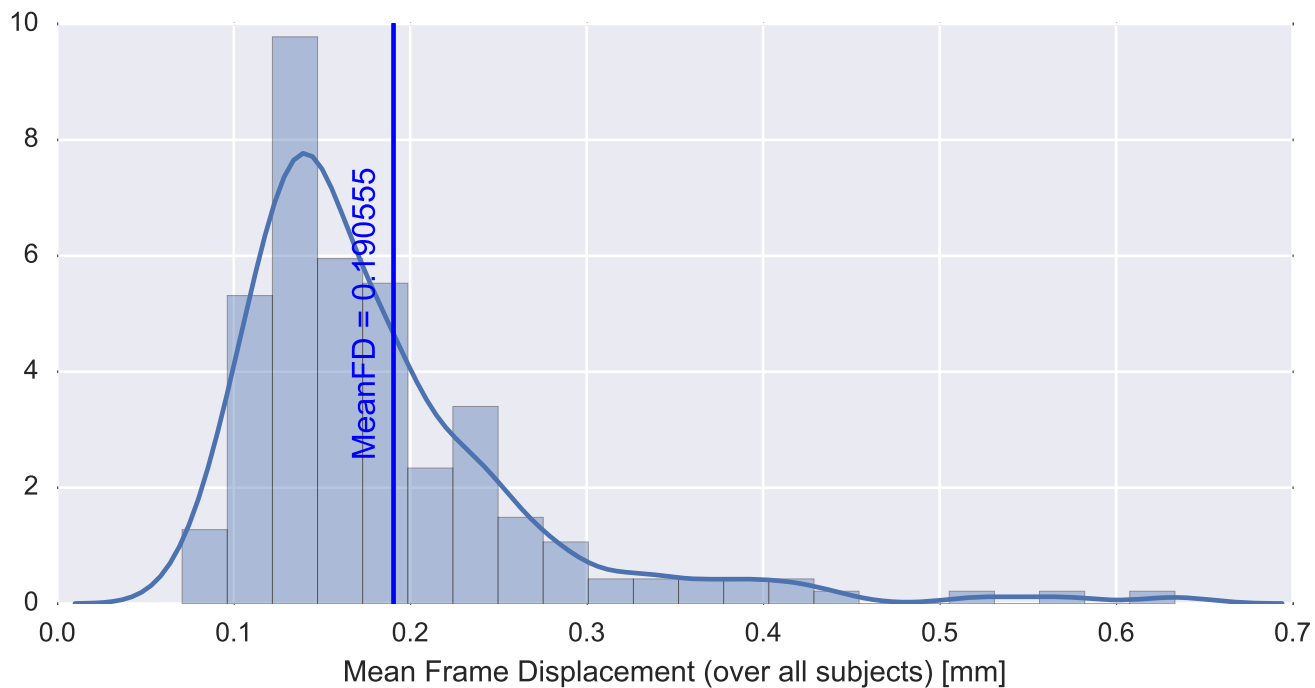

Brain mask

tSNR

motion

fieldmap correction

coregistration