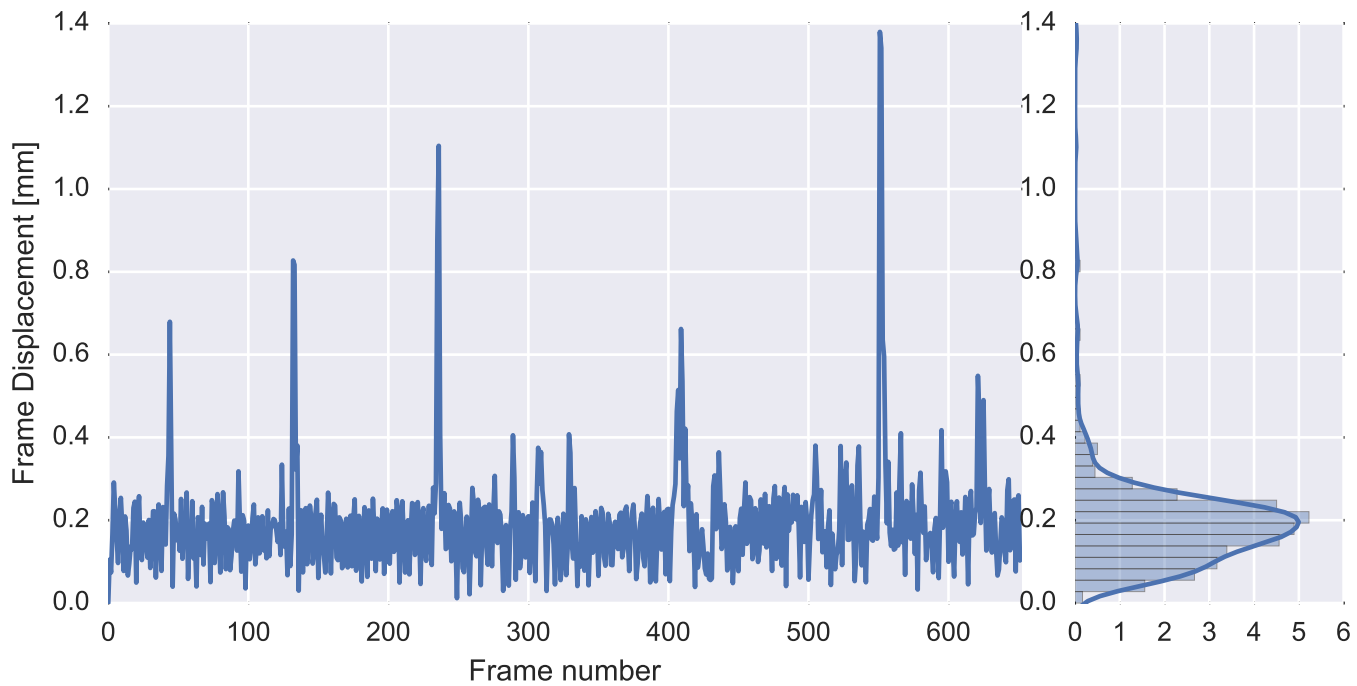

Brain mask

tSNR

motion

fieldmap correction

coregistration