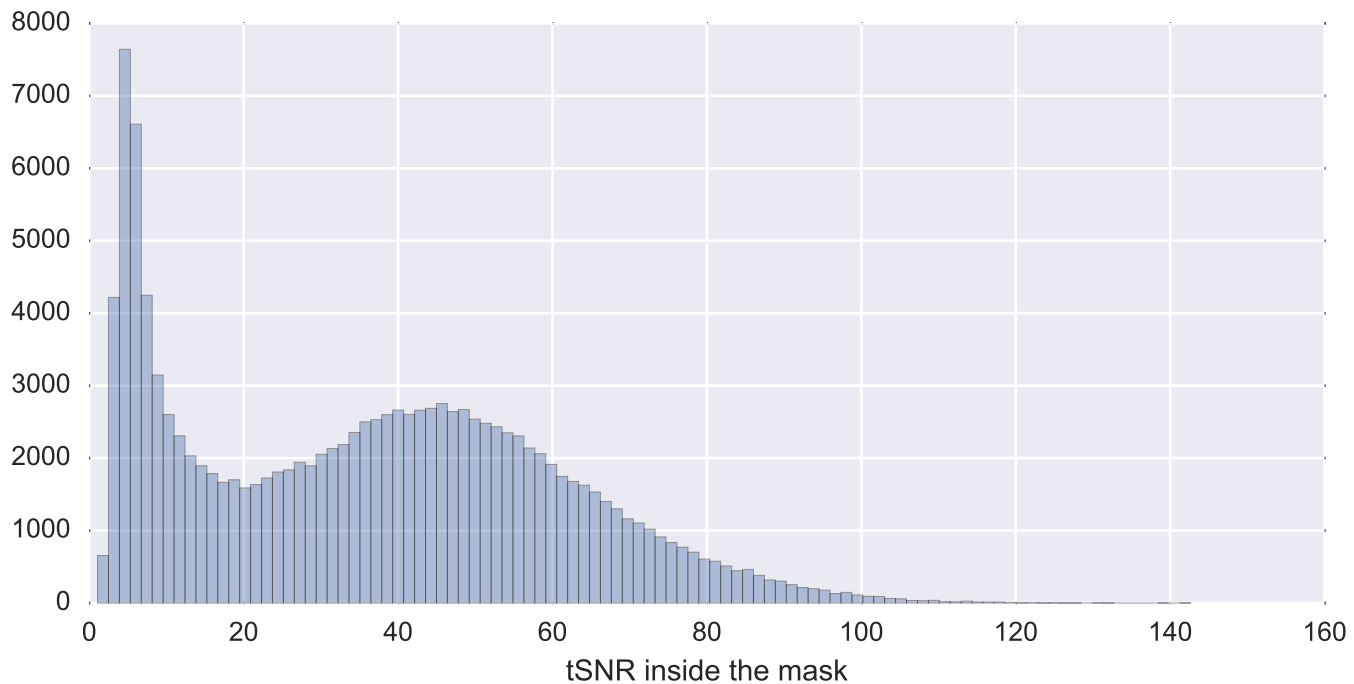

Brain mask

tSNR

motion

fieldmap correction

coregistration