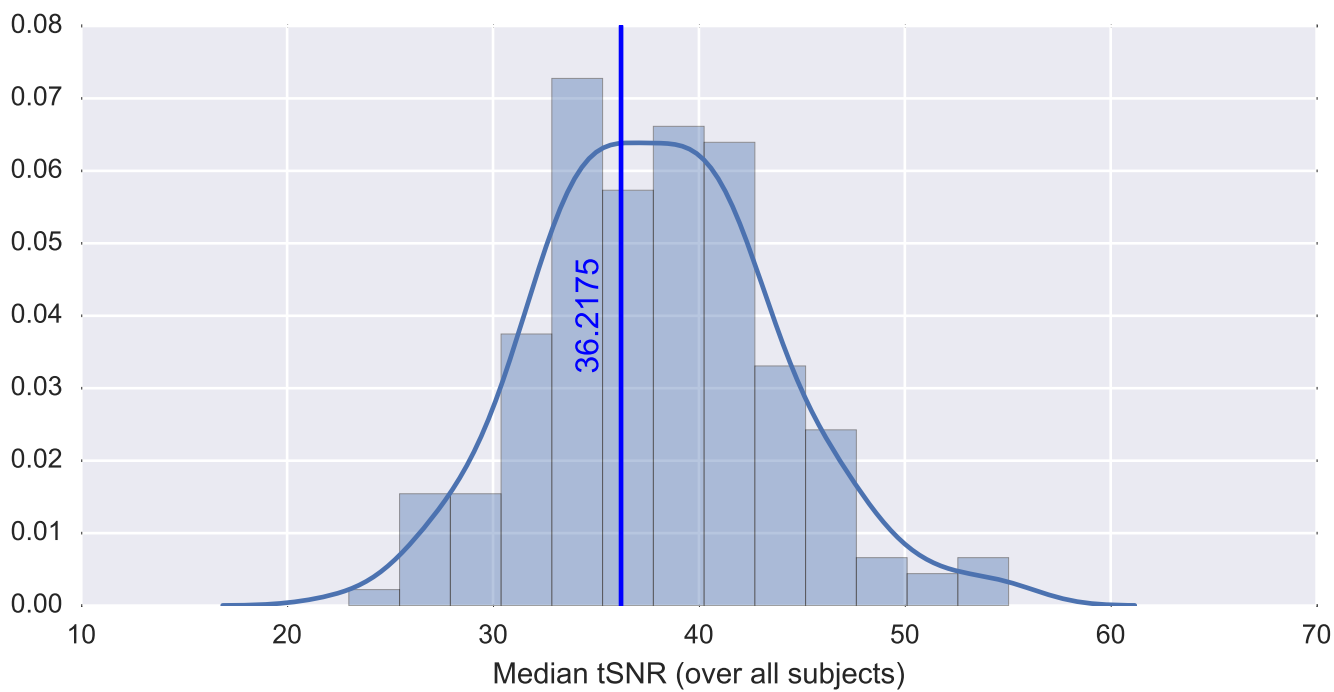

Brain mask

tSNR

motion

fieldmap correction

coregistration