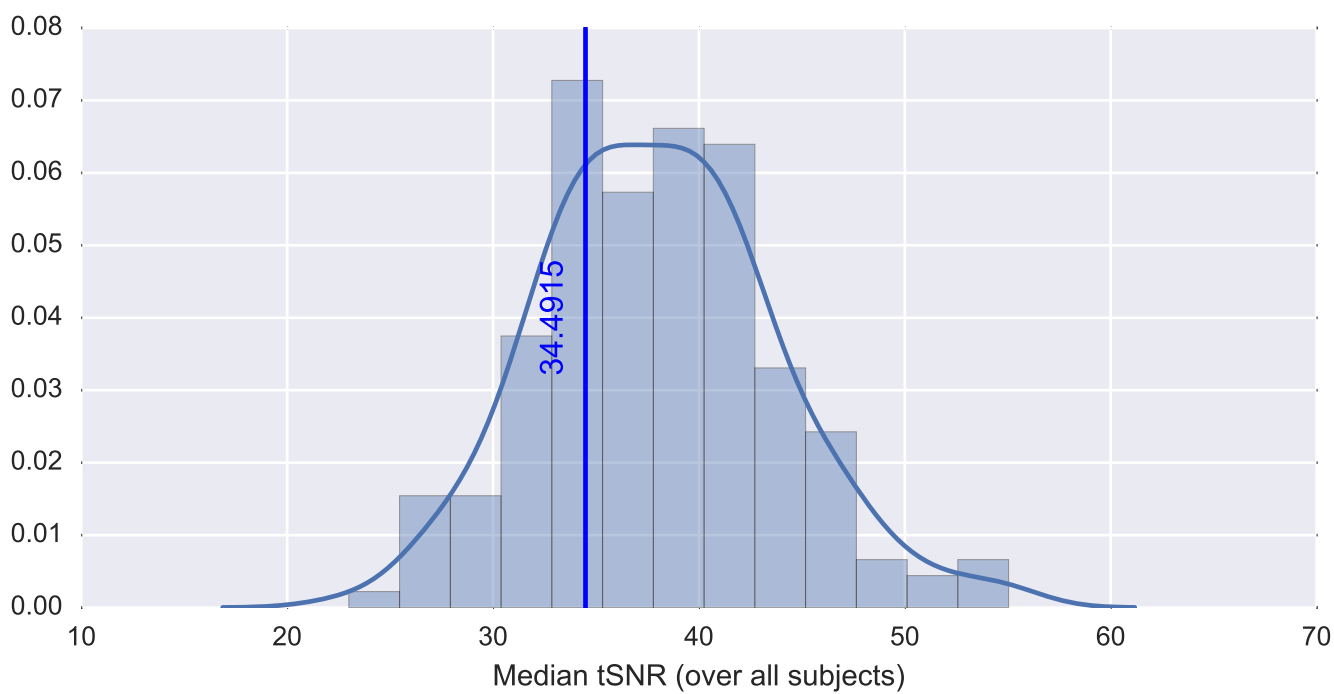

Mean EPI

Brain mask

tSNR

motion

fieldmap correction

coregistration