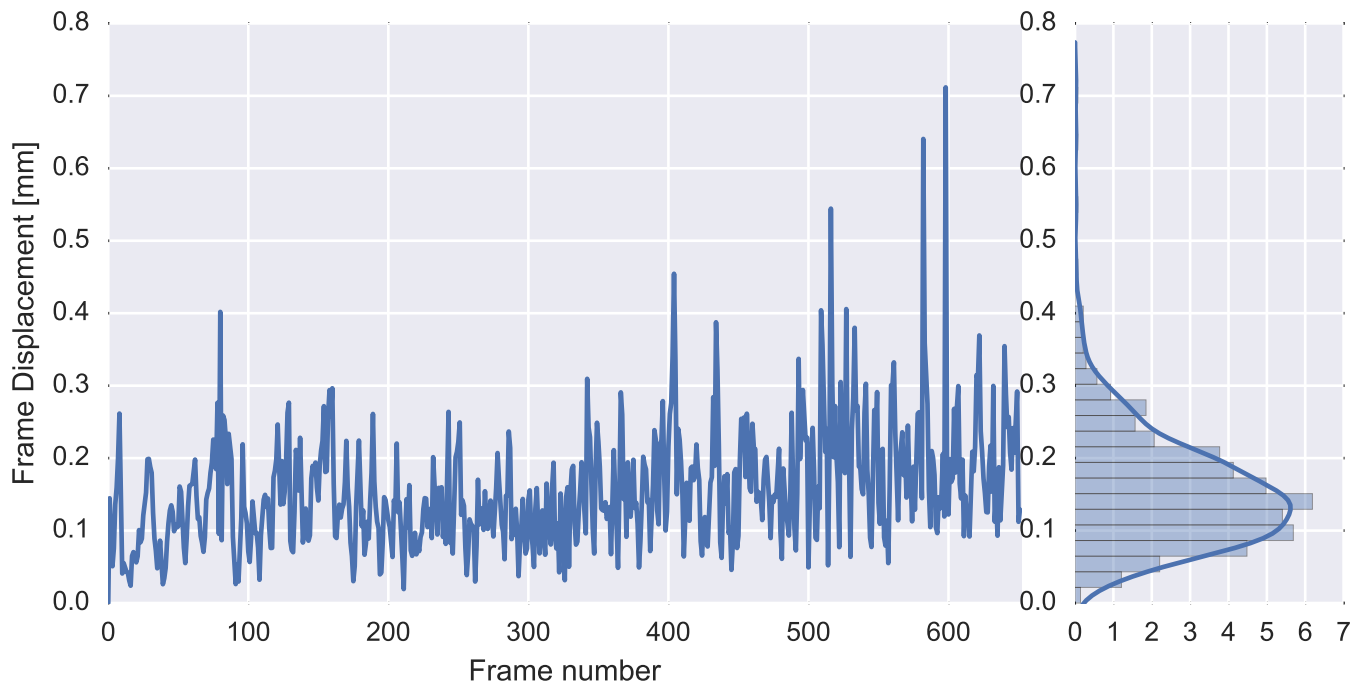

Mean EPI

Brain mask

tSNR

motion

fieldmap correction

coregistration