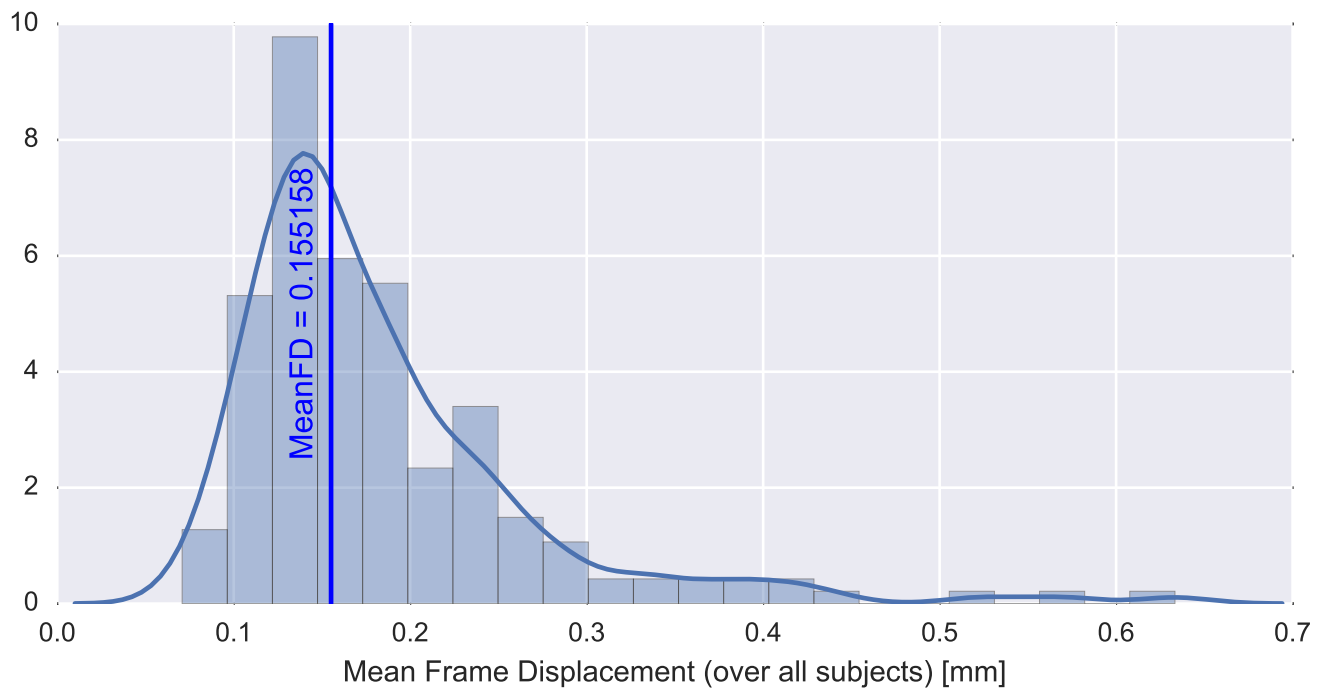

Mean EPI

Brain mask

tSNR

motion

fieldmap correction

coregistration