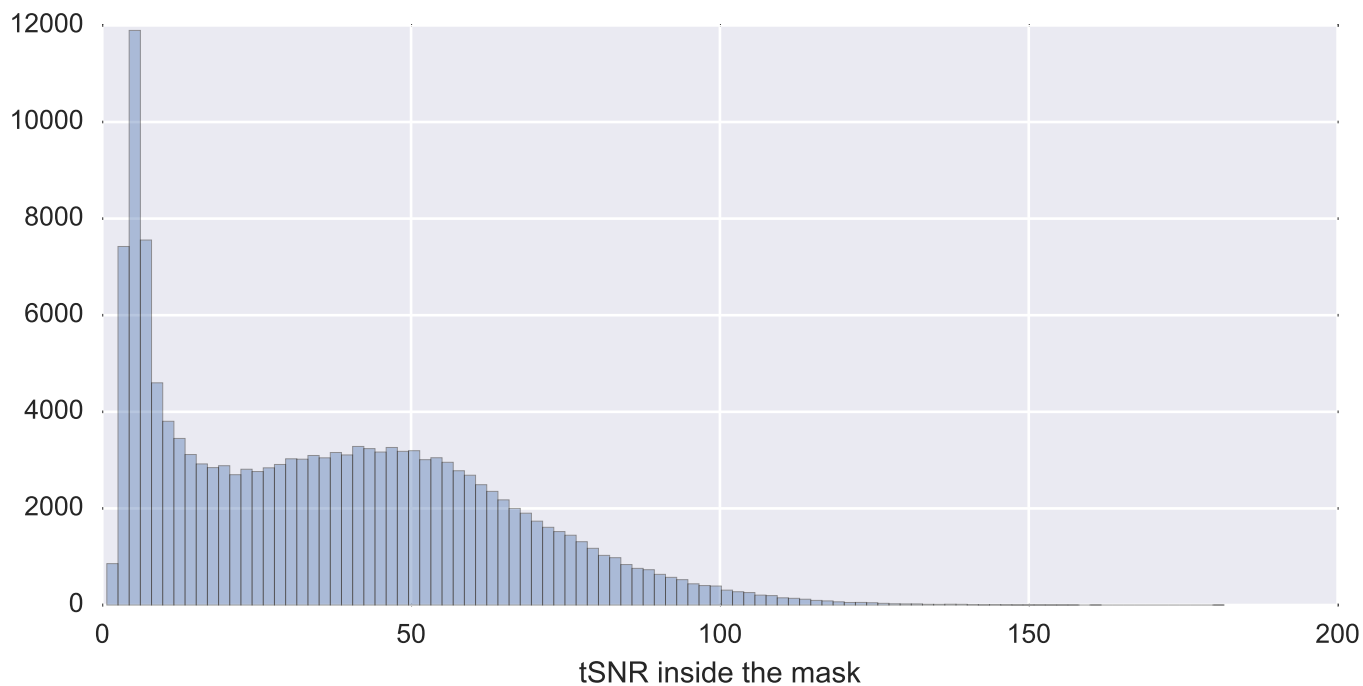

Mean EPI

Brain mask

tSNR

motion

fieldmap correction

coregistration