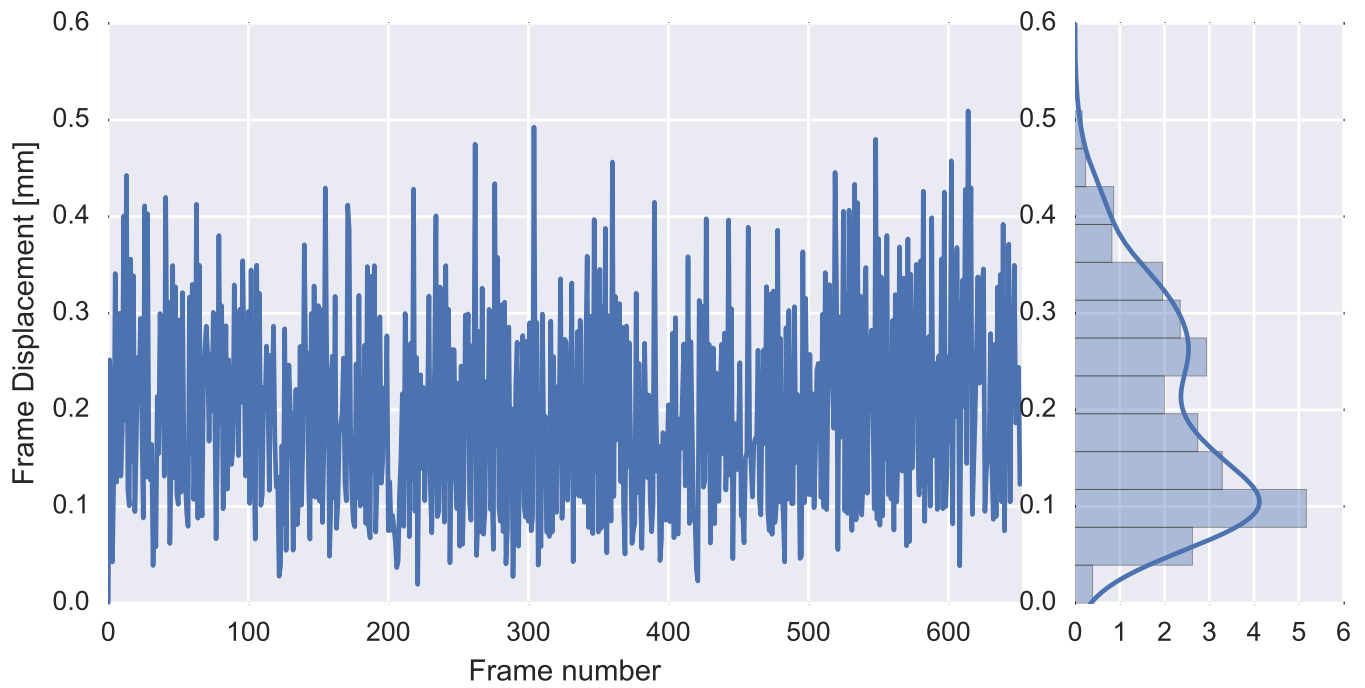

Mean EPI

Brain mask

tSNR

motion

fieldmap correction

coregistration