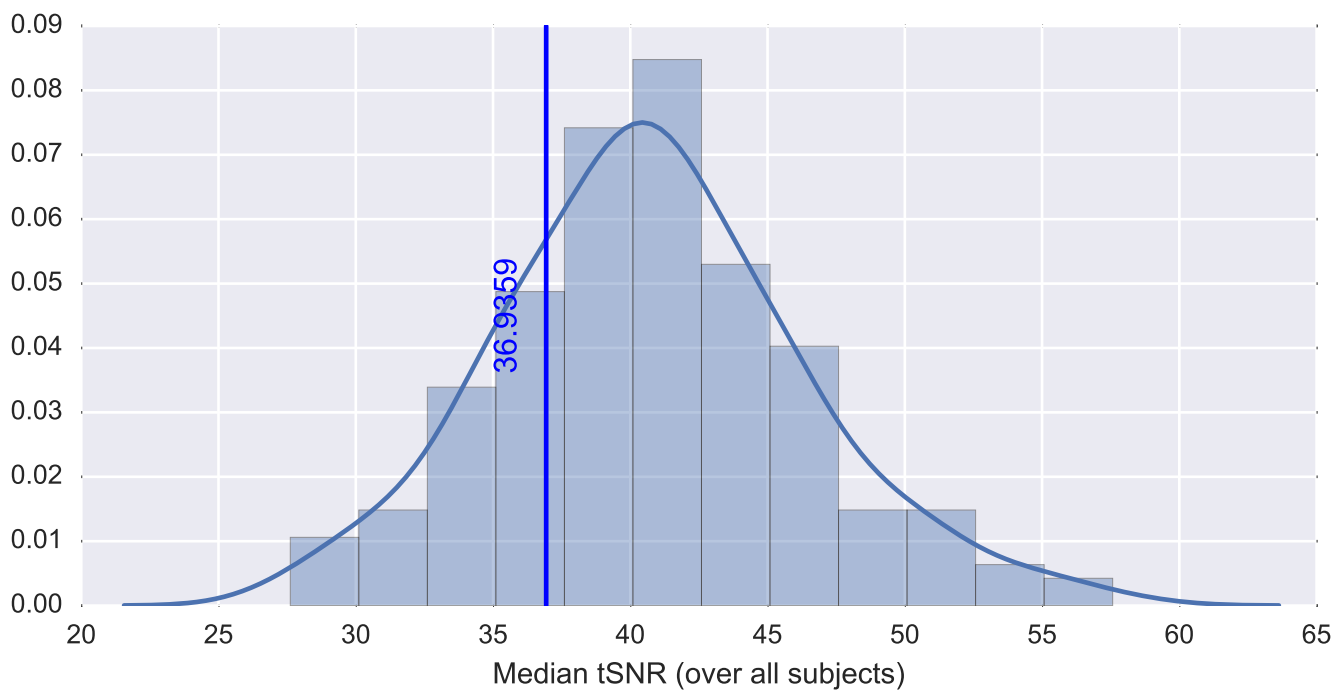

Mean EPI

Brain mask

tSNR

motion

fieldmap correction

coregistration