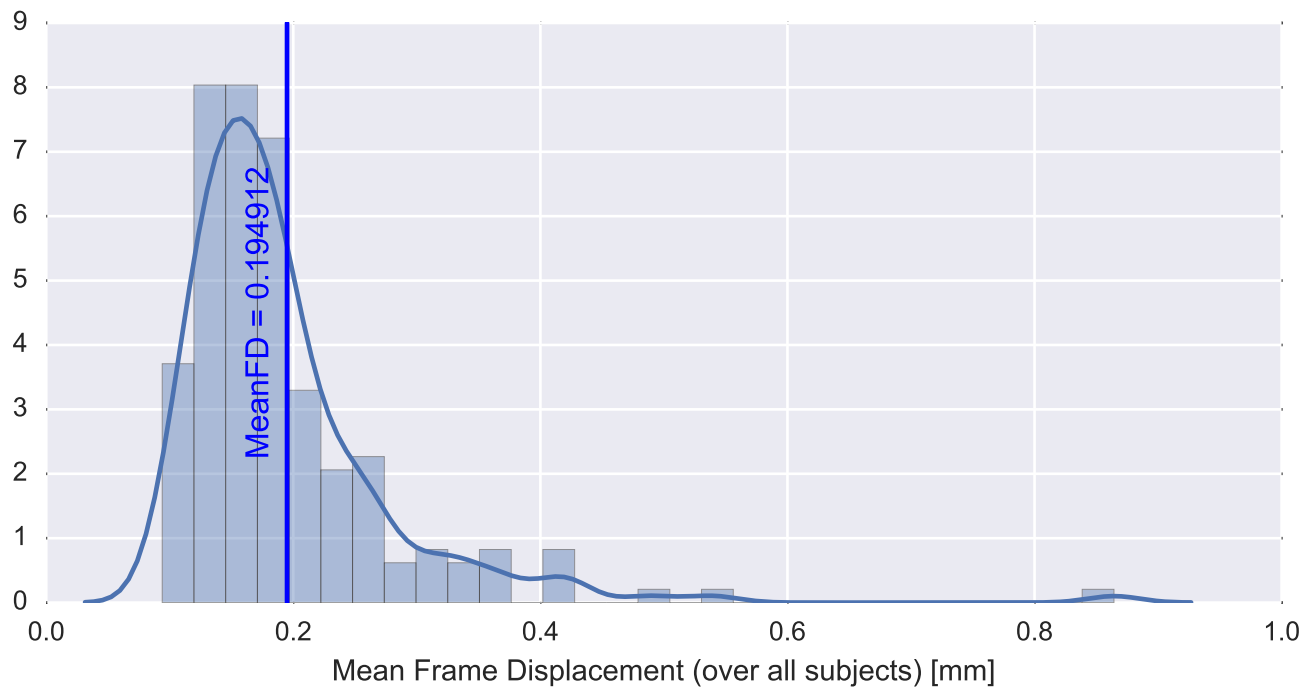

Mean EPI

Brain mask

tSNR

motion

fieldmap correction

coregistration