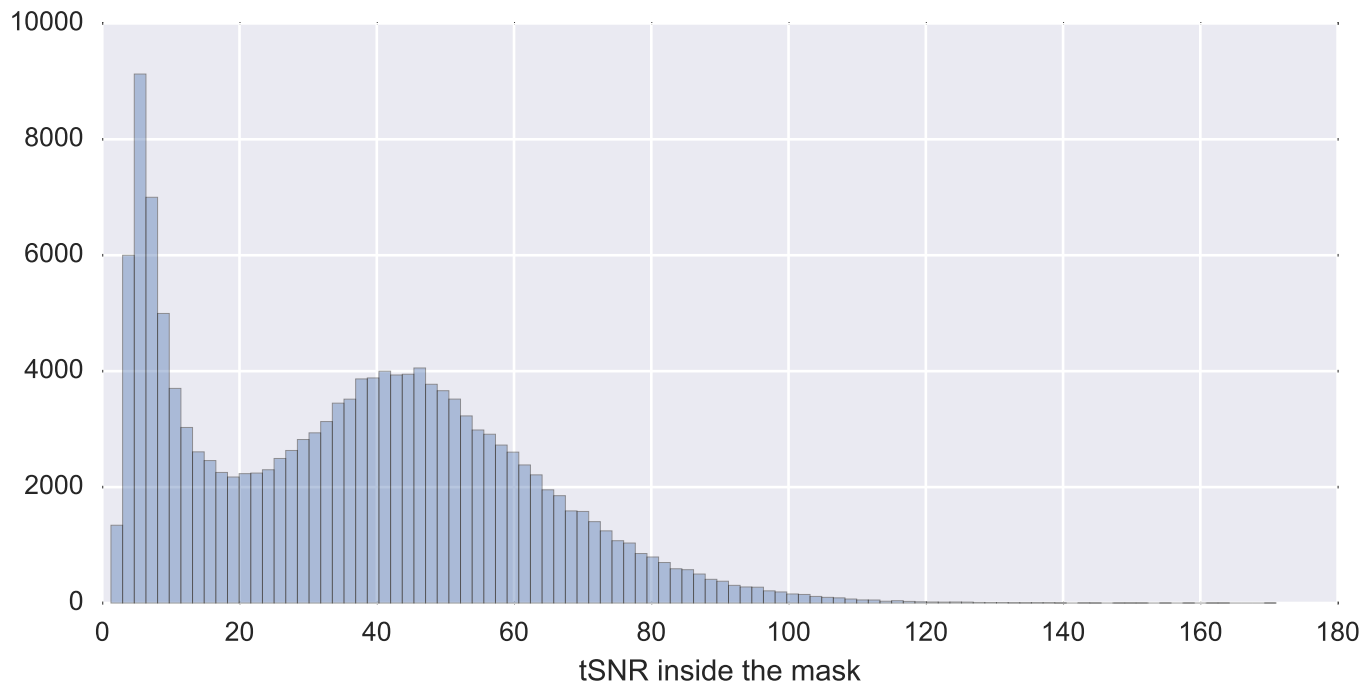

Mean EPI

Brain mask

tSNR

motion

fieldmap correction

coregistration