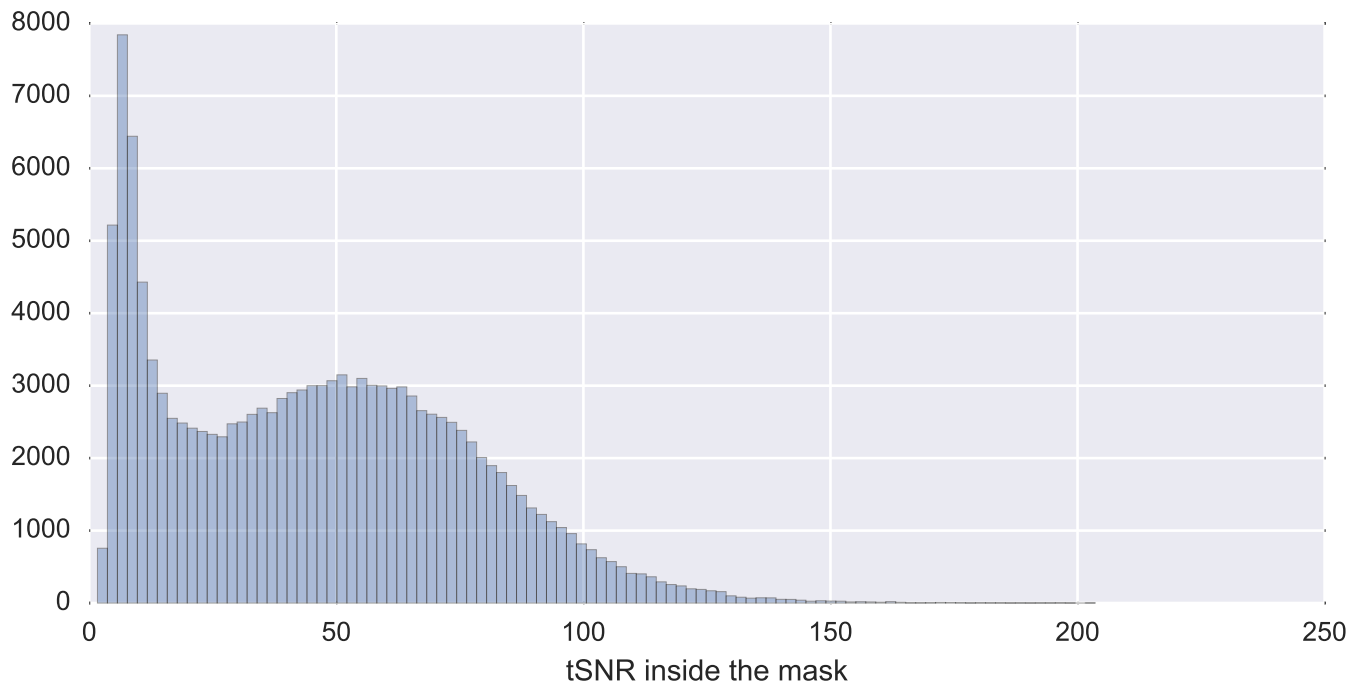

Mean EPI

Brain mask

tSNR

motion

fieldmap correction

coregistration