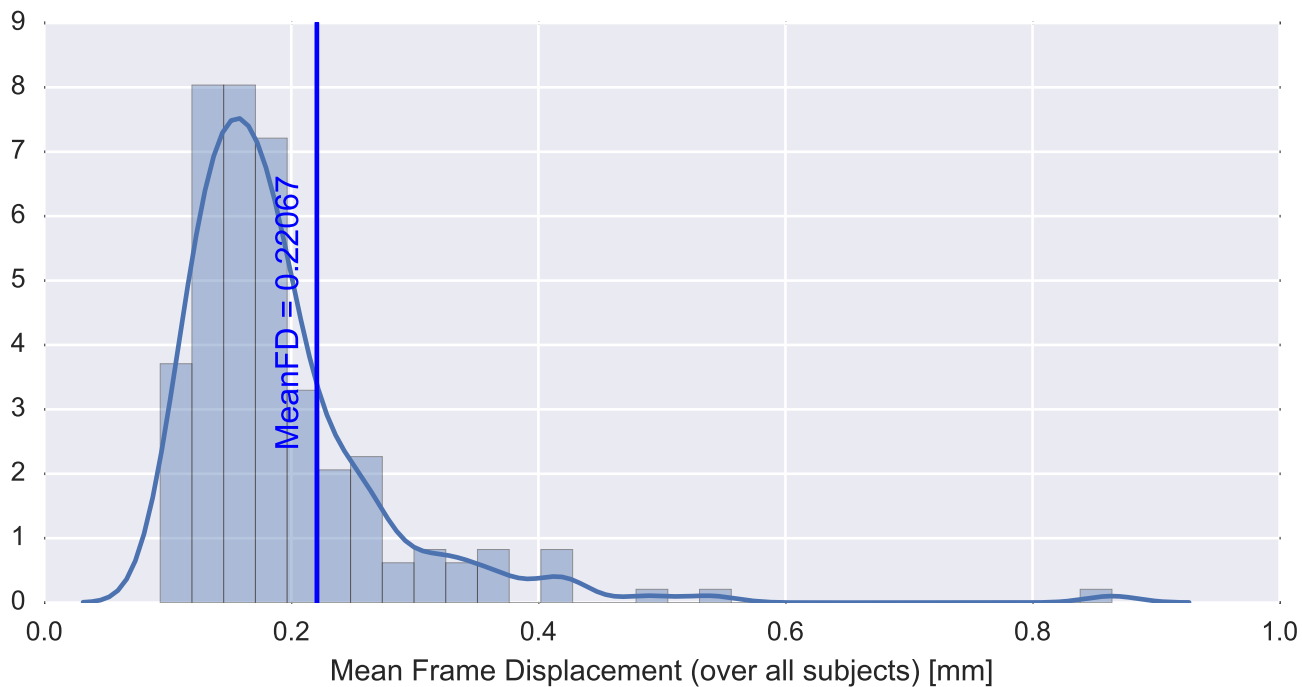

Mean EPI

Brain mask

tSNR

motion

fieldmap correction

coregistration