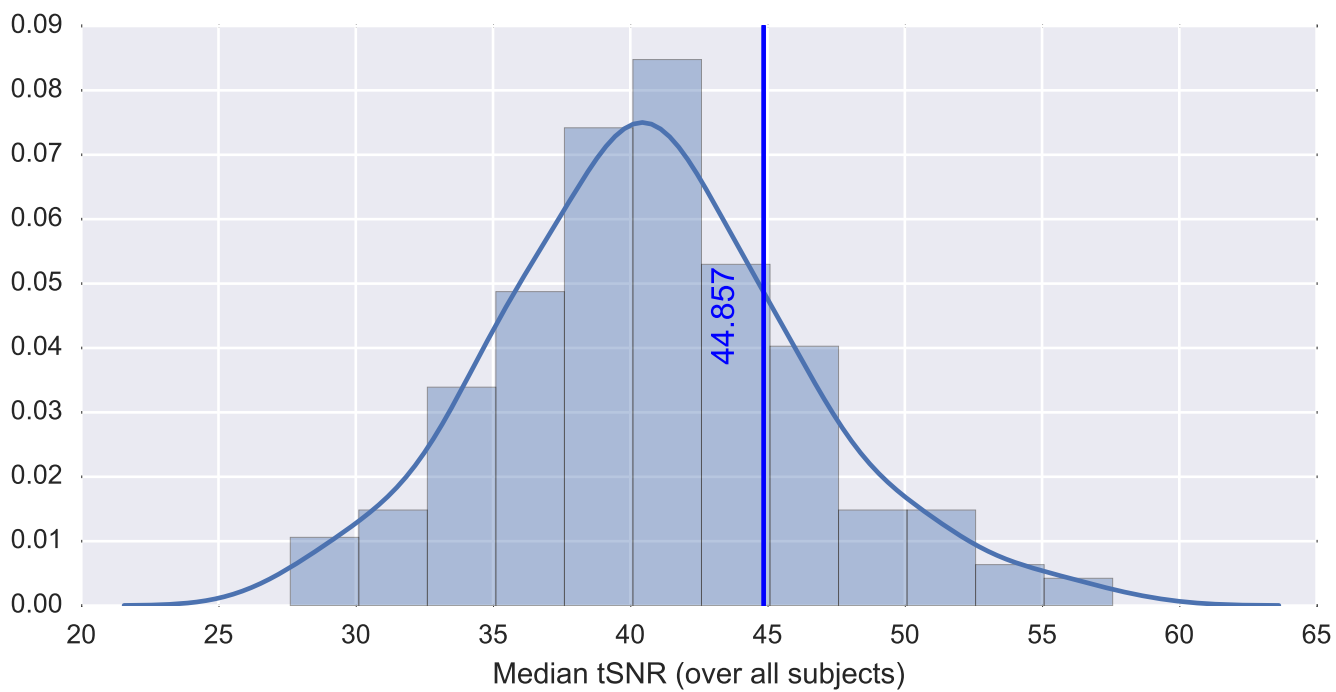

Mean EPI

Brain mask

tSNR

motion

fieldmap correction

coregistration