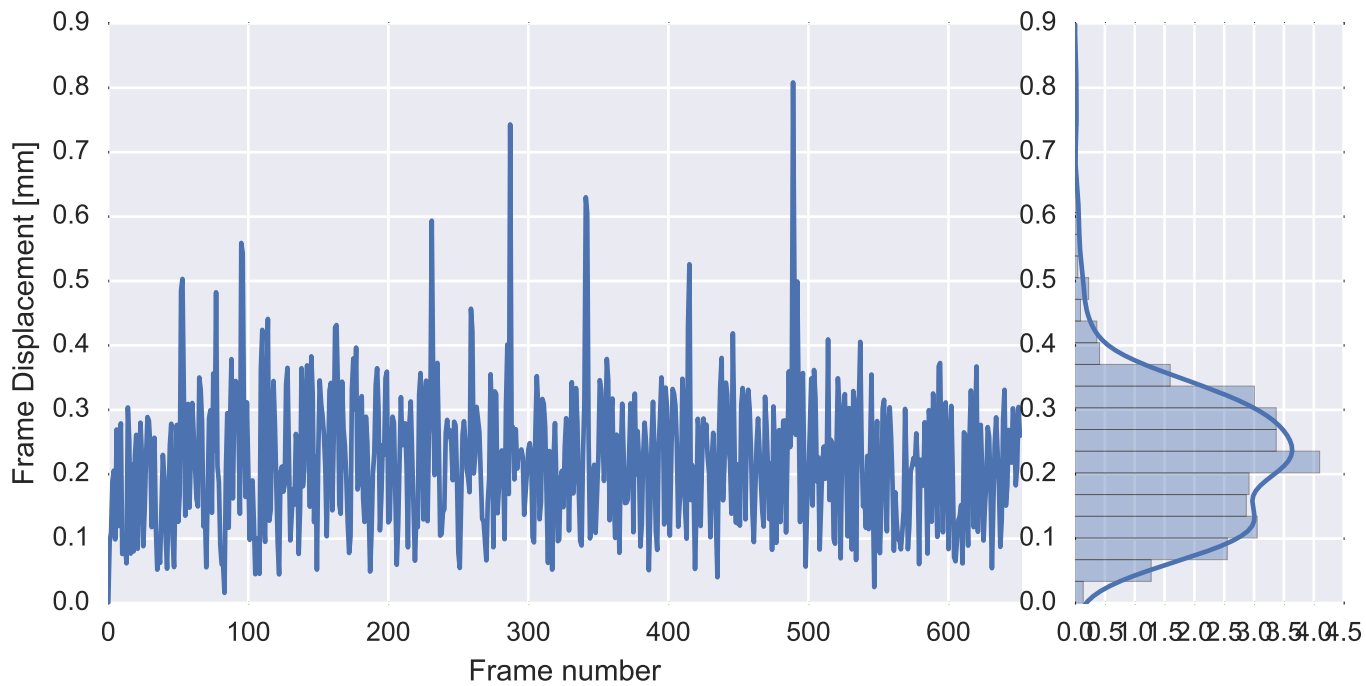

Mean EPI

Brain mask

tSNR

motion

fieldmap correction

coregistration