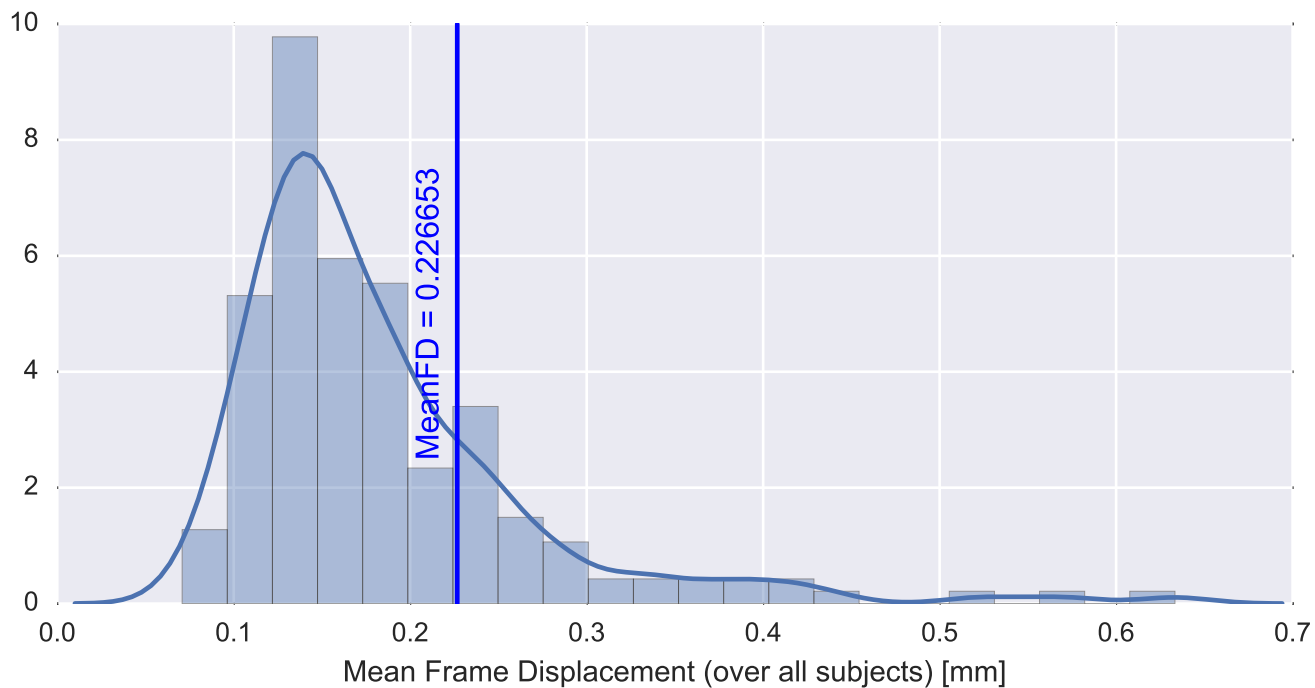

Mean EPI

Brain mask

tSNR

motion

fieldmap correction

coregistration