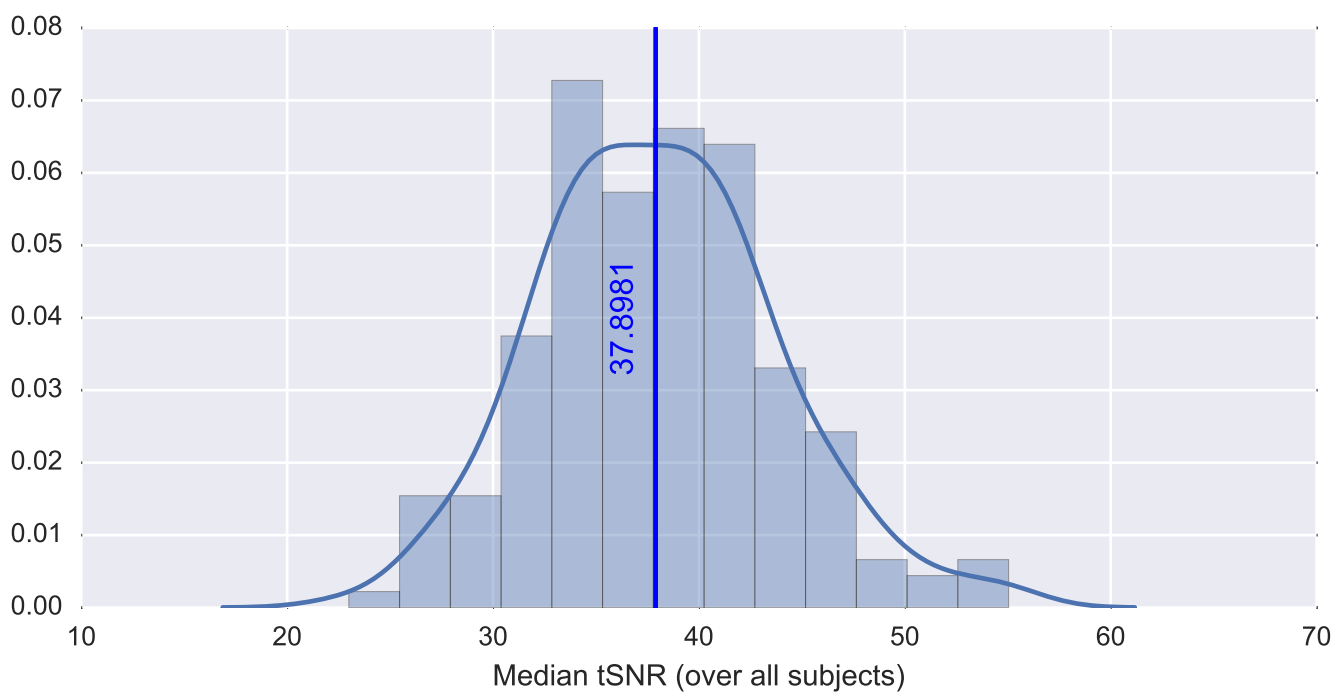

Mean EPI

Brain mask

tSNR

motion

fieldmap correction

coregistration