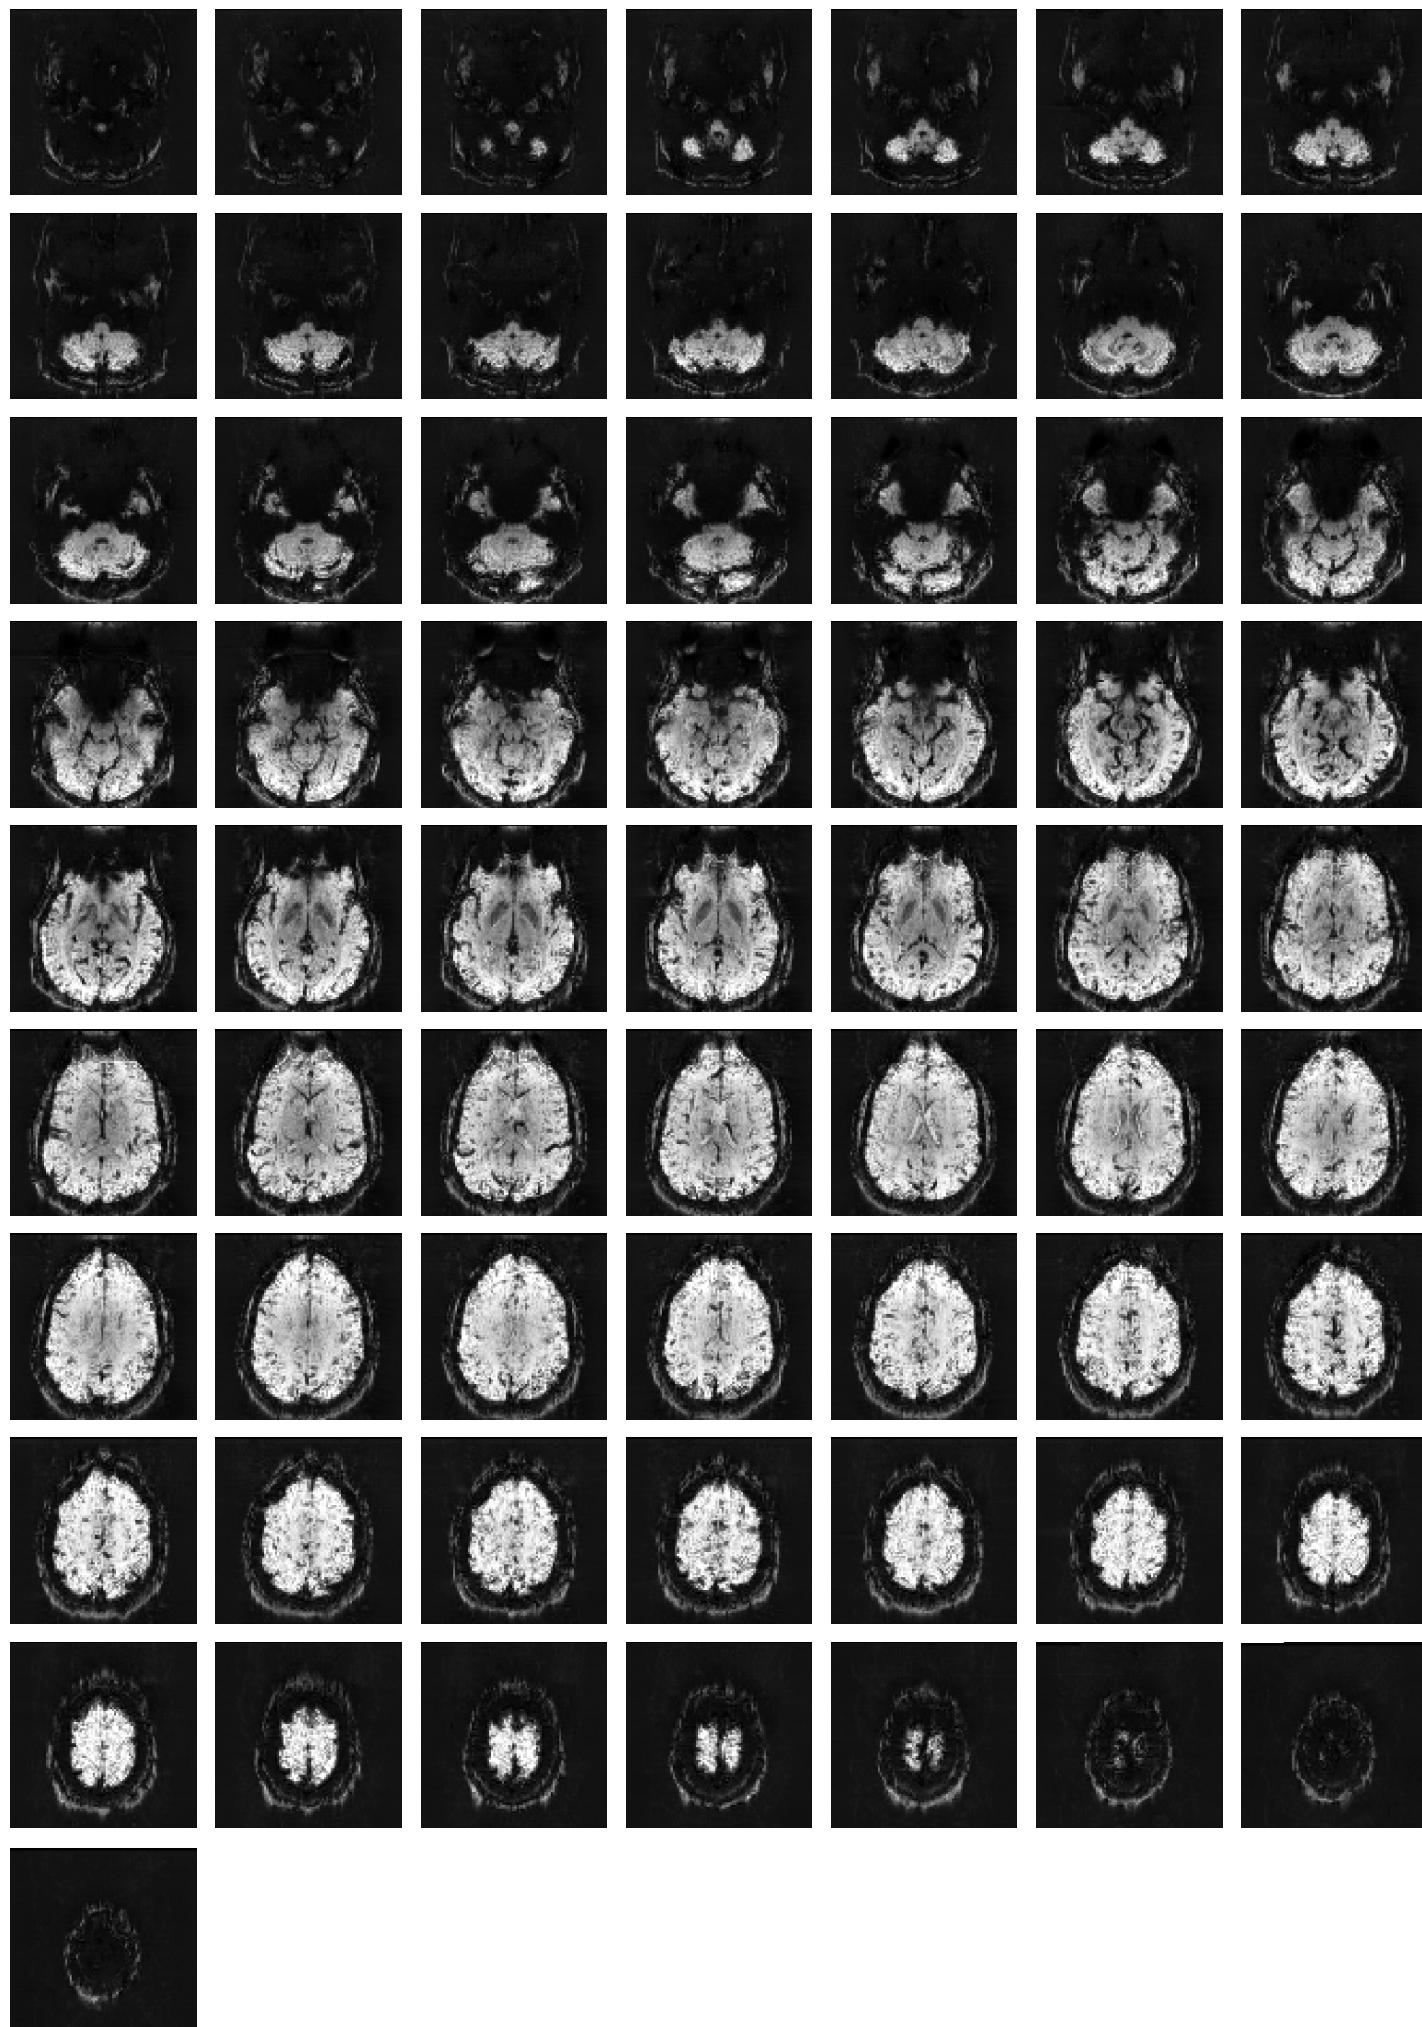

Mean EPI

Brain mask

tSNR

motion

fieldmap correction

coregistration