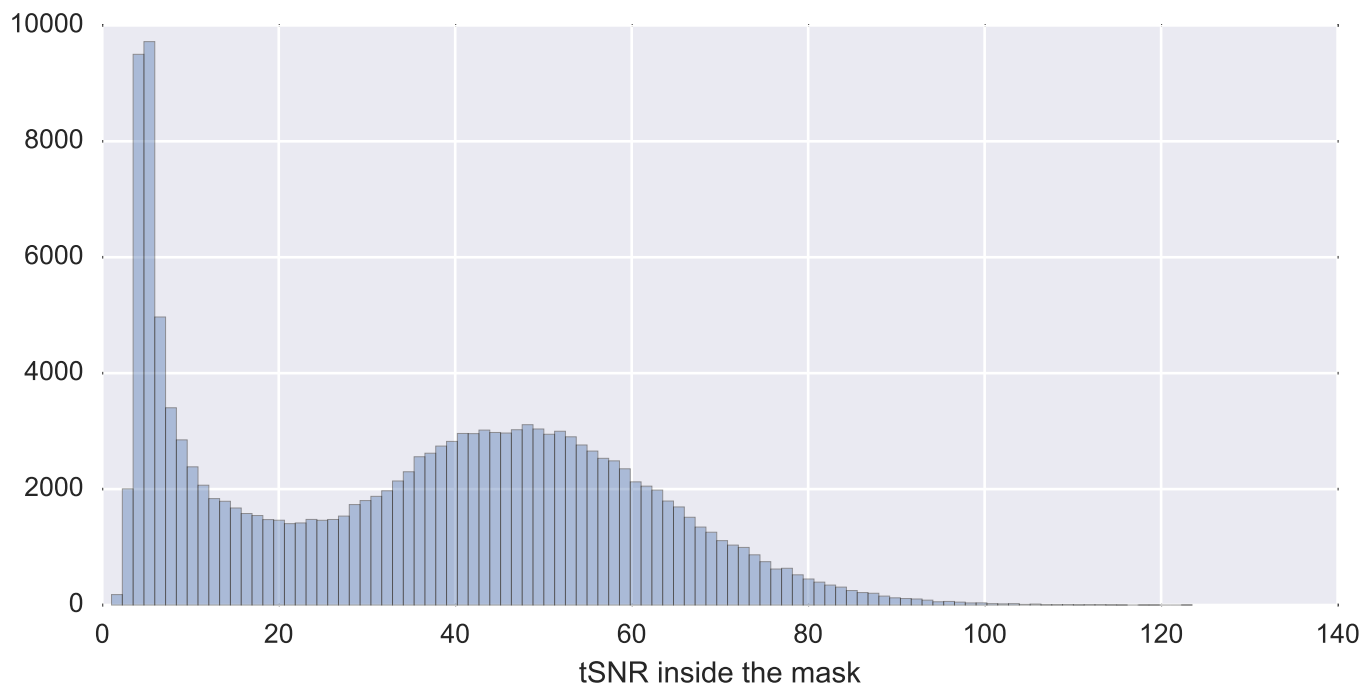

Mean EPI

Brain mask

tSNR

motion

fieldmap correction

coregistration