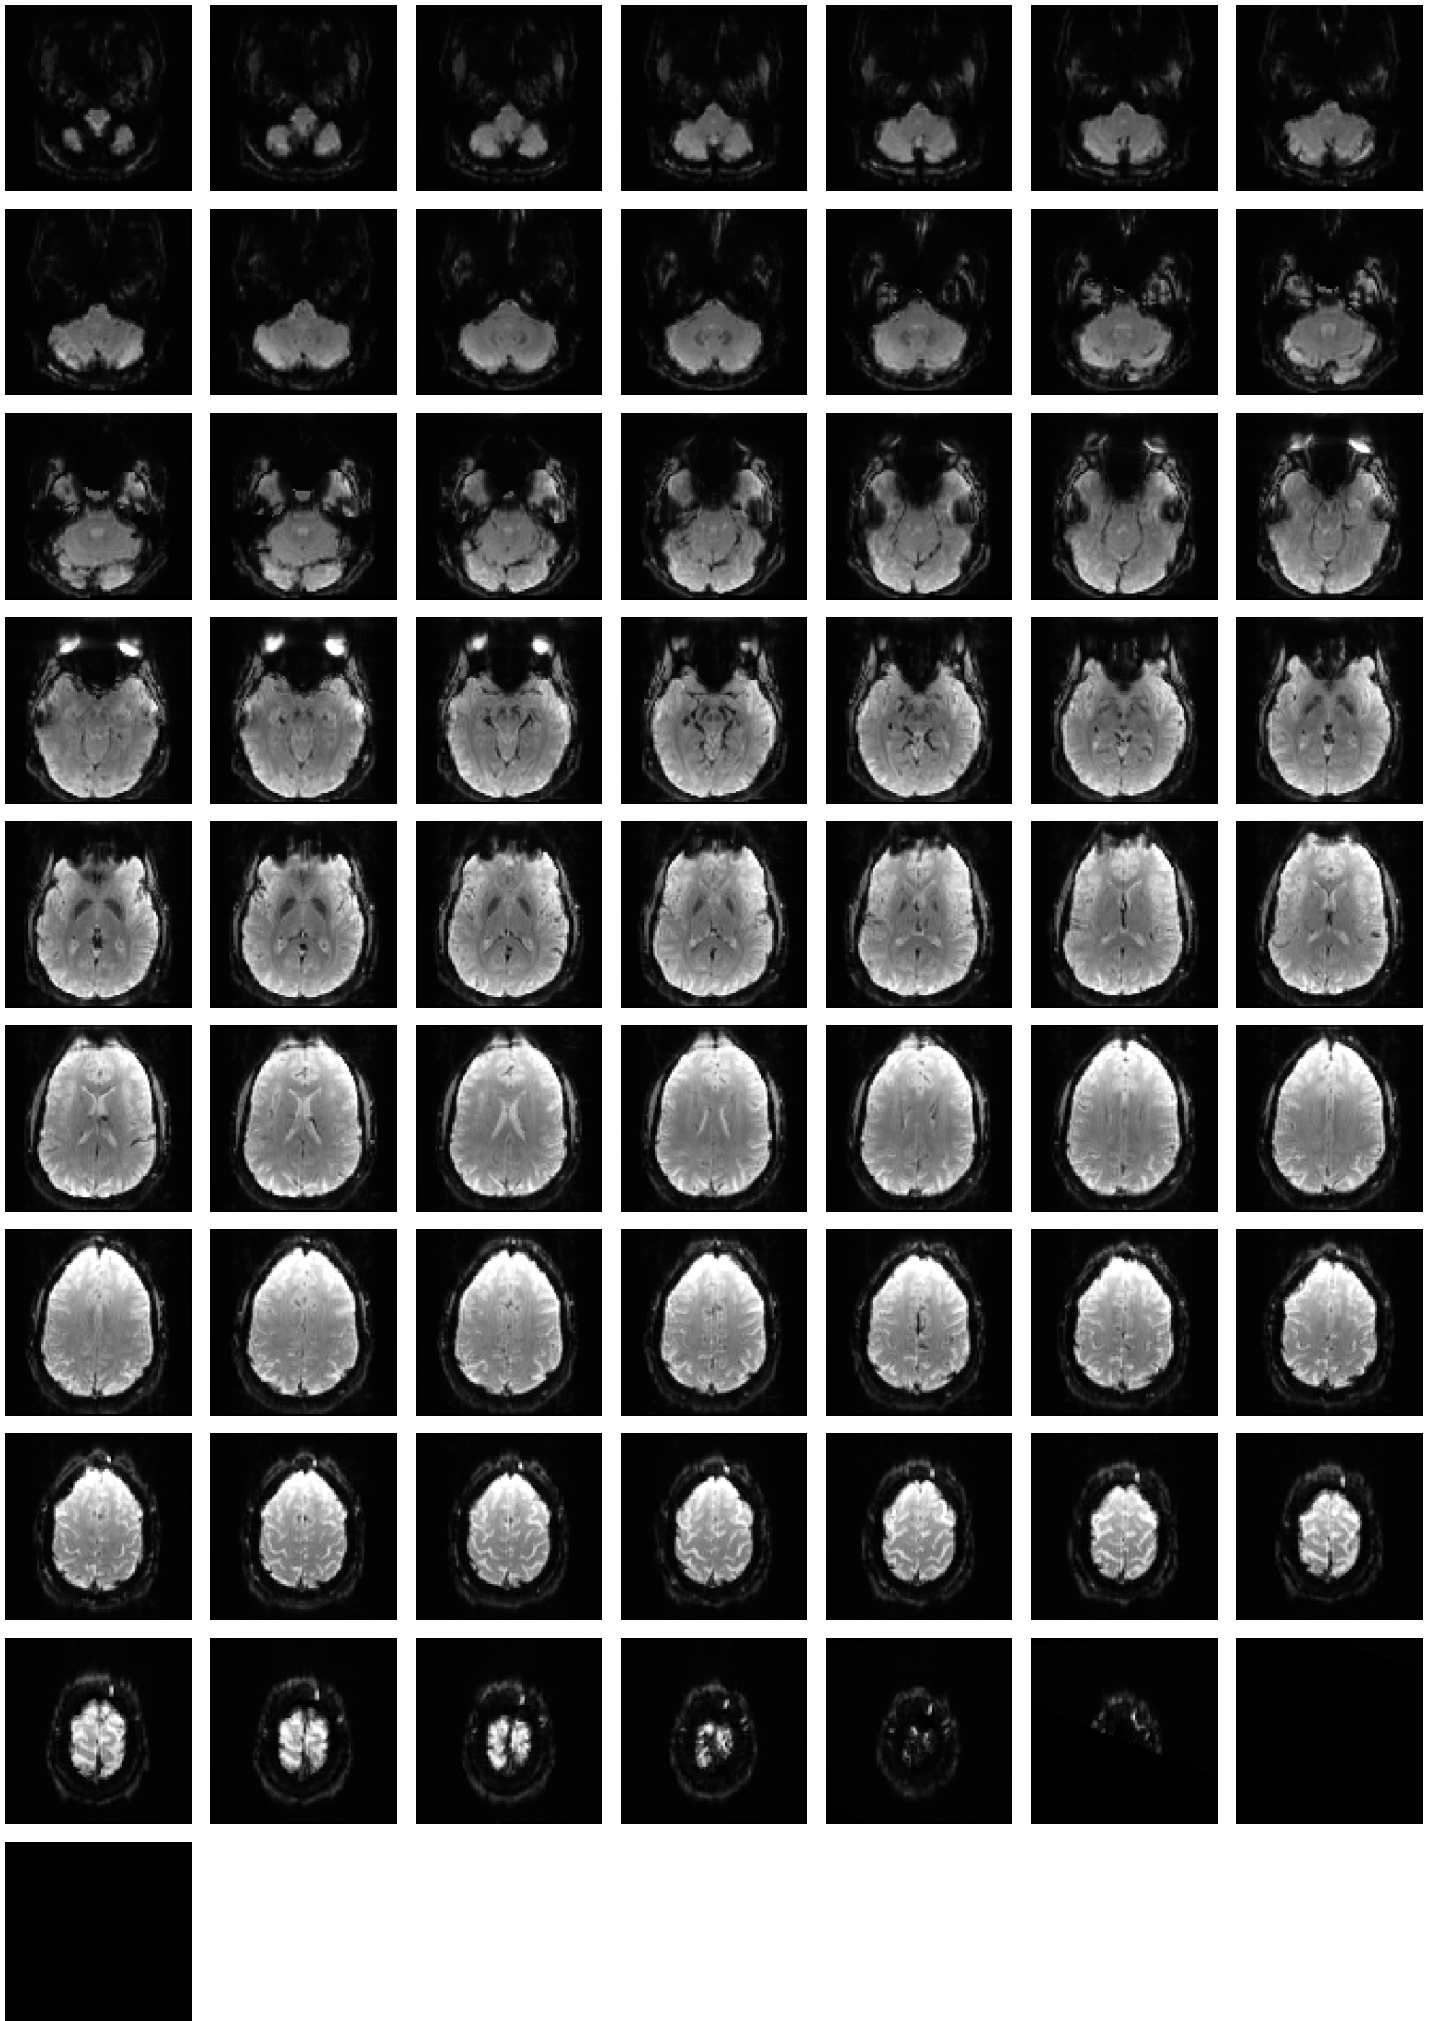

Mean EPI

Brain mask

tSNR

motion

fieldmap correction

coregistration