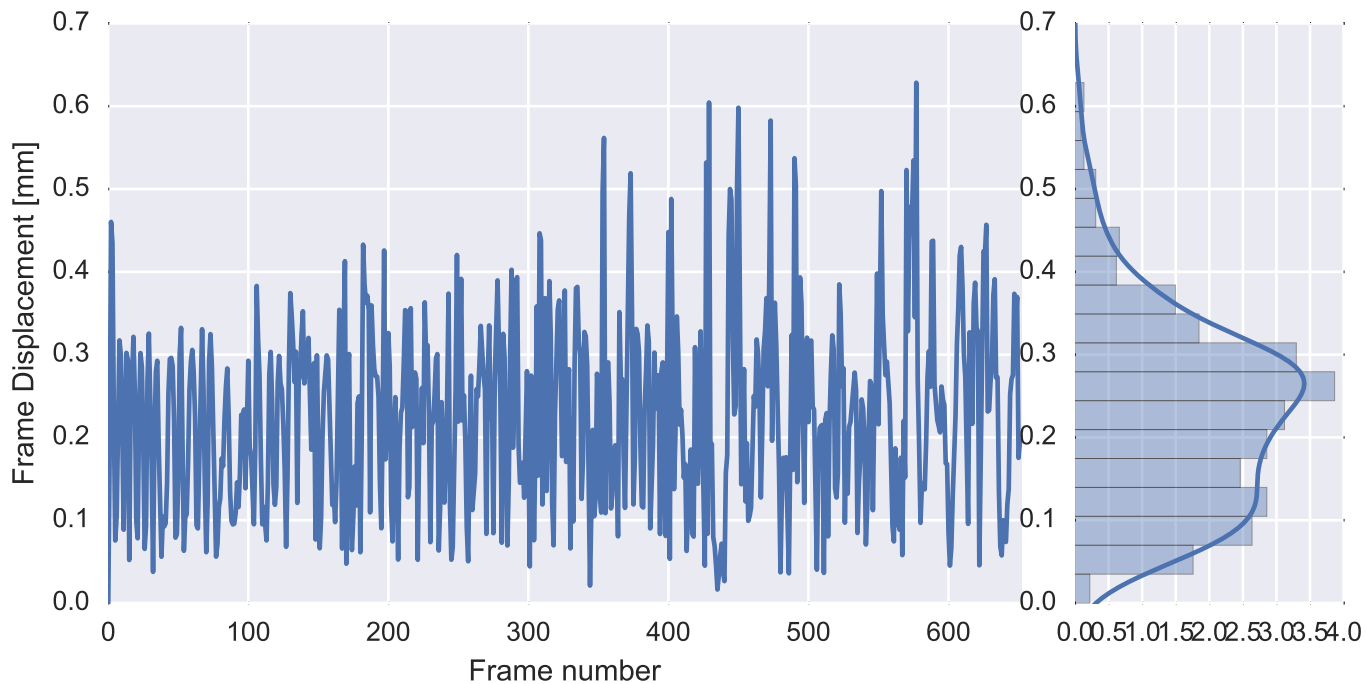

Mean EPI

Brain mask

tSNR

motion

fieldmap correction

coregistration