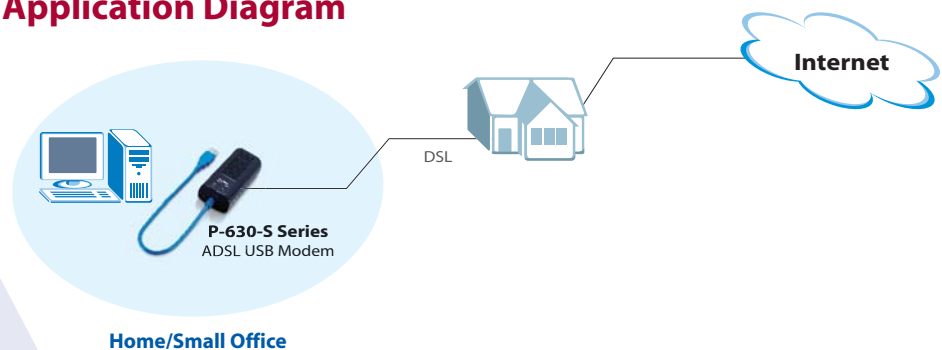

Specifications

ADSL Compliance

- ANSIT1.413 Issue 2
- G.dmt (G.992.1), G.lite (G.992.2), G.hs (G.994.1)
- Annex A, Annex B, U-R2 Support

USB

- USB1.1 interface
- Compatible with USB 2.0 root hubs

Network Management

- Driver upgradeable
- Built-in diagnostic tools

ATM Protocols

- PPPoE (RFC 2516 PPP over Ethernet)
- PPPoA (RFC 2364 PPP over ATM)
- Bridge/Route MPoA (RFC 1483/2684 multi-protocol over ATM AAL5)
- Optional Classical IPoA (RFC 1577/2225)
- VC and LLC multiplexing
- UBR QoS
- I.610 OAM F4/F5

Hardware Specification

- WAN interface
  - RJ-11 Connector for P-630-S1 over POTS
  - RJ-45 Connector for P-630-S3 over ISDN
- LAN interface
  - One USB port
- Status LED Indicator
  - DSL, USB

Power

- Supplied by PC (4.75V DC~5.25V DC)
- No external power adaptor is required

Physical Specification

- Dimensions: 110(W) x 45(D) x 26(H) mm
- Net Weight (USB cable included):
  - P-630-S1: 75g
  - P-630-S3: 78g

Environmental Specifications

- Operation Environment
  - Temperature: 0°C ~ 50°C
  - Humidity: 20% ~ 85%
- Storage Environment
  - Storage: -30°C ~ 60°C
  - Humidity: 20% ~ 90%

Certifications

- FCC part 15 & 68
- CE
- WHQL

System Requirement

- Pentium II 233MHz processor minimum/Mac G3 or greater class
- OS: Win98, Win ME, Win2000, Win XP, Mac OS 9/X
- Memory size: 64MB
- Hard Disk: 20 MB
- USB Port

Product Description

- **P-630-S1** ADSL USB Modem over POTS
- **P-630-S3** ADSL USB Modem over ISDN
- **P-630-S7** ADSL USB Modem over U-R2

Application Diagram

For more product information, visit us on the web www.ZyXEL.com

Corporate Headquarters
ZyXEL Communications Corp.
Tel: +886-3-578-3942
Fax: +886-3-578-2439
Email: sales@zyxel.com.tw
<http://www.zyxel.com>
<http://www.zyxel.com.tw>

ZyXEL Ukraine
Tel: +380 44 494 49 31
Fax: +380 44 494 49 32
Email: sales@ua.zyxel.com
<http://www.ua.zyxel.com>